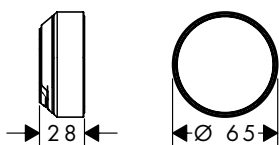

RainButton Symbol scenario

Features

- rotary and push button for for starting, pausing and stopping a scenario and adjusting the volume of the music
- comfortable operation turning and pushing movement
- LED display to show play symbol for showering scenarios, regulating the volume, pausing and ending scenarios
- LED status display (battery level, fault, connection)
- Radio standard: BLE
- chargeable via a Qi charging pad
- removable for loading
- Battery life up to 2 months during normal operation
- power supply: Battery mode
- degree of protection: IPX7
- temperature limitation not adjustable
- material: metal housing, safety glass
- installation: The symbols can be freely placed via an adhesive or screw connection
- surface front screen: graphite colour, satined

finish		available from	code no.
Chrome			25017000
Brushed Bronze	NEW	Q2/2023	25017140
Brushed Black Chrome	NEW	Q2/2023	25017340
Matt Black	NEW	Q2/2023	25017670
Matt White			25017700
Polished Gold Optic	NEW	Q2/2023	25017990

i 25017000 Surface front screen: mirror glass, housing chrome.

Required parts:

		code no.
	RainButton Qi charging pad	25100000
	RainButton iBox Hub	25020180
	RainButton iBox Control	01600180

Required parts (choose one)

			available from	code no.
	RainButton iBox Control CombiSolution 2 functions	NEW	Q2/2023	15855180
	RainButton iBox Control CombiSolution 3 functions	NEW	Q2/2023	15857180

RainButton Symbol temperature

Features

- rotary and push button for setting the temperature
- comfortable operation turning and pushing movement
- comfort function for hot water rinsing, possible up to 70°C for a short time
- Temperature safety lock at 40°C, max. mixed water temperature limited to 43°C
- LED display for temperature and hot water rinsing
- LED status display (battery level, fault, connection)
- Radio standard: BLE
- chargeable via a Qi charging pad
- removable for loading
- Battery life up to 2 months during normal operation
- power supply: Battery mode
- degree of protection: IPX7
- temperature limitation not adjustable
- material: metal housing, safety glass
- installation: The symbols can be freely placed via an adhesive or screw connection
- surface front screen: graphite colour, satined