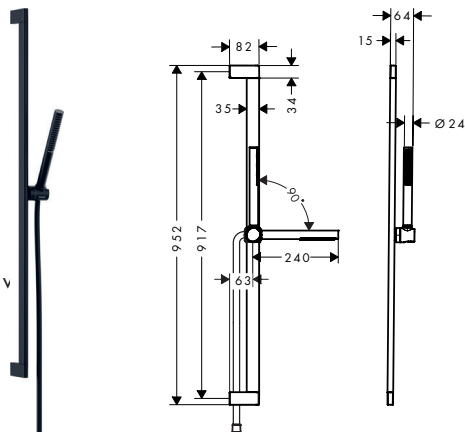

Pulsify S Shower sets 1jet

Features of all variants

- consists of: baton hand shower, shower bar, shower hose, slider
- shower head size: 98 x 24 mm
- spray type: PowderRain
- shower hose with conical nut on both ends
- pivot connector prevents hose from tangling
- wall mounting: screw fastening
- wall supports made of plastic
- height-adjustable slider with locking push-button slider
- hand shower holder made of plastic/metal

952 mm