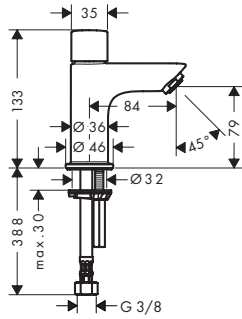

Features

- ComfortZone 70
- projection: 84 mm
- spout height: 79 mm
- spray type: normal spray
- maximum flow rate at 3 bar: 5 l/min
- ceramic valves 90°
- for cold water connection
- connection type: G 3/8 connection hose
- connection dimension: DN15