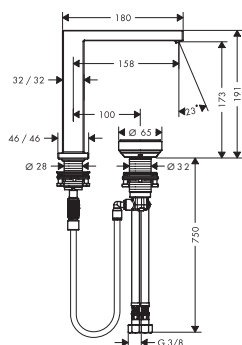

Tecturis E 2-hole basin mixer 150 CoolStart with waste set

Features

- consists of: 2-hole basin mixer, waste set
- ComfortZone 150
- projection: 158 mm
- spout height: 173 mm
- spray type: WaterfallStream
- Select cartridge with temperature control
- comfortable operation turning and pushing movement
- material control element: metal housing, safety glass
- suitable for continuous flow water heaters
- non-closing waste set
- material waste set: metal
- connection type: G 3/8 connections
- connection dimension: DN15
- flexible positioning of control element possible
- cold water in middle position
- no soiling of the outlet due to water spots
- quick connect hose