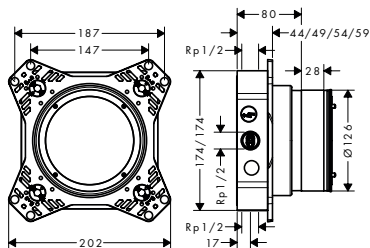

iBox universal 2 Basic set

Features

- suitable for all new shower, bath tub and thermostat finish sets for concealed installation
- material: dezincification brass, EPP foam, heat and sound insulating
- connection thread Rp 1/2
- connection dimension: DN15
- rotationally-symmetric installation
- sound-decoupled installation
- flexible mounting ring for different mounting situations
- mounting ring adjustable in 5 mm steps
- mounting ring suitable for front and rear installation
- no shortening necessary thanks to sliding sleeve
- Support aid for the spirit level
- integrated spirit level for correct horizontal and vertical alignment
- sealing foil permanently fixed
- power supply: DN16 conduit
- minimum mounting depth: 80 mm
- maximum mounting depth: 108 mm

Technologies

Installation

	available from	code no.
NEW	Q3/2023	01500180

Optional parts:

Adapter plate for iBox universal 2

NEW

available from	code no.
Q3/2023	13588000

Extension iBox universal 2 basic set 2,5 cm

NEW

available from	code no.
Q3/2023	13632000