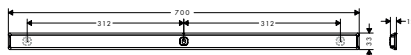

Installation

finish	available from	code no.
Sand (recycled) NEW	Q2/2023	28911210

WallStoris Planet Edition Storage basket

Features

- material: plastic dyed through
- recess for draining water
- dimensions: 250 x 39 mm
- accessory can be clicked onto the wall bar
- storage for squeegee
- ideal to store shampoo, shower gel, razors
- dishwasher safe, easy to clean