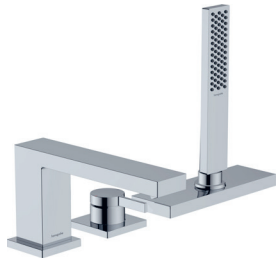

Tecturis E 3-hole rim mounted single lever bath mixer with sBox

Features

- consists of: 3-hole rim mounted single lever bath mixer, hand shower, shower holder, shower hose, hose box
- 2 functions
- projection: 206 mm
- spray type mixer: WaterfallStream
- spray type hand shower: PowderRain
- maximum pull-out length of hand shower: 1.45 m
- sBox for quiet, smooth and protected hose guidance
- ceramic cartridge
- diverter with automatic resetting
- non-return valve
- protected against backflow, according to DIN EN 1717
- suitable for continuous flow water heaters
- connection dimension: DN15
- connection type: basic set
- min. operating pressure: 1 bar
- max. operating pressure: 10 bar