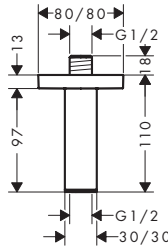

100 mm

Overview variants

length (mm)	finish		available from	code no.
300	Chrome	NEW	Q2/2023	24339000
	Brushed Bronze	NEW	Q2/2023	24339140
	Matt Black	NEW	Q2/2023	24339670
	Matt White	NEW	Q2/2023	24339700
100	Chrome	NEW	Q2/2023	24338000
	Brushed Bronze	NEW	Q2/2023	24338140
	Matt Black	NEW	Q2/2023	24338670
	Matt White	NEW	Q2/2023	24338700