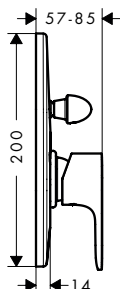

Rebris E Single lever bath mixer for concealed installation

Features

- 2 functions
- maximum flow rate at 3 bar: 30,7 l/min
- flow rate for bath spout at 3 bar: 30,7 l/min
- flow rate of hand shower at 3 bar: 27,4 l/min
- diverter with automatic resetting
- connection type: basic set
- min. operating pressure: 1 bar
- max. operating pressure: 10 bar