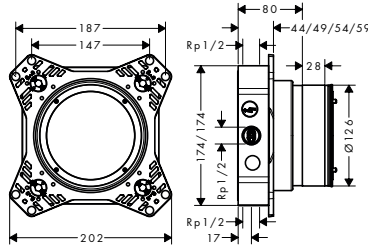

iBox universal 2

iBox universal 2 Basic set

Features

- suitable for all new shower, bath tub and thermostat finish sets for concealed installation
- material: dezincification brass, EPP foam, heat and sound insulating
- connection thread Rp 1/2
- connection dimension: DN15
- rotationally-symmetric installation
- sound-decoupled installation
- flexible mounting ring for different mounting situations
- mounting ring adjustable in 5 mm steps
- mounting ring suitable for front and rear installation
- no shortening necessary thanks to sliding sleeve
- support aid for the spirit level
- integrated spirit level for correct horizontal and vertical alignment
- sealing foil permanently fixed
- power supply: DN16 conduit
- minimum mounting depth: 80 mm
- maximum mounting depth: 108 mm