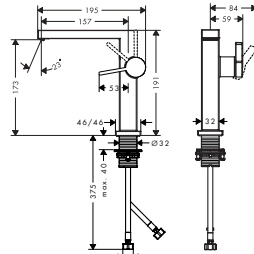

Tecturis E Single lever basin mixers Fine

Features of all variants

- spray type: WaterfallStream
- ceramic cartridge
- suitable for continuous flow water heaters
- connection type: G 3/8
- connection dimension: DN15
- cold water in middle position

110

150

240

Sustainability

Technologies

Overview variants

Comfort-Zone	projection (mm)	spout height (mm)	waste set	CoolStart	for wash bowls	finish	available from	code no.	
110	155	133	push-open	■	-	● Chrome	NEW	Q2/2023	73020000
						● Brushed Bronze	NEW	Q3/2023	73020140
						● Matt Black	NEW	Q2/2023	73020670
						○ Matt White	NEW	Q3/2023	73020700
110	155	133	pop-up	■	-	● Chrome	NEW	Q3/2023	73023000
						● Brushed Bronze	NEW	Q3/2023	73023140
						● Matt Black	NEW	Q3/2023	73023670
						○ Matt White	NEW	Q3/2023	73023700
110	155	133	without	■	-	● Chrome	NEW	Q3/2023	73021000
						● Brushed Bronze	NEW	Q3/2023	73021140
						● Matt Black	NEW	Q3/2023	73021670
						○ Matt White	NEW	Q3/2023	73021700
150	157	173	push-open	■	-	● Chrome	NEW	Q3/2023	73040000
						● Brushed Bronze	NEW	Q3/2023	73040140
						● Matt Black	NEW	Q3/2023	73040670
						○ Matt White	NEW	Q3/2023	73040700
150	157	173	without	■	-	● Chrome	NEW	Q3/2023	73041000
						● Brushed Bronze	NEW	Q3/2023	73041140
						● Matt Black	NEW	Q3/2023	73041670
						○ Matt White	NEW	Q3/2023	73041700
240	197	243	push-open	■	■	● Chrome	NEW	Q3/2023	73070000
						● Brushed Bronze	NEW	Q3/2023	73070140
						● Matt Black	NEW	Q3/2023	73070670
						○ Matt White	NEW	Q3/2023	73070700
240	197	243	without	■	■	● Chrome	NEW	Q3/2023	73072000
						● Brushed Bronze	NEW	Q3/2023	73072140
						● Matt Black	NEW	Q3/2023	73072670
						○ Matt White	NEW	Q3/2023	73072700

Measurements within scale drawings are in mm.

Technical specifications and units of measure are subject to change.