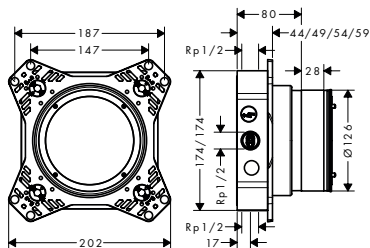

iBox universal 2 Basic set

Features

- suitable for all new shower, bath tub and thermostat finish sets for concealed installation
- material: dezincification brass, EPP foam, heat and sound insulating
- connection thread Rp 1/2
- connection dimension: DN15
- rotationally-symmetric installation
- sound-decoupled installation
- flexible mounting ring for different mounting situations
- mounting ring adjustable in 5 mm steps
- mounting ring suitable for front and rear installation
- no shortening necessary thanks to sliding sleeve
- Support aid for the spirit level
- integrated spirit level for correct horizontal and vertical alignment
- sealing foil permanently fixed
- power supply: DN16 conduit
- minimum mounting depth: 80 mm
- maximum mounting depth: 108 mm