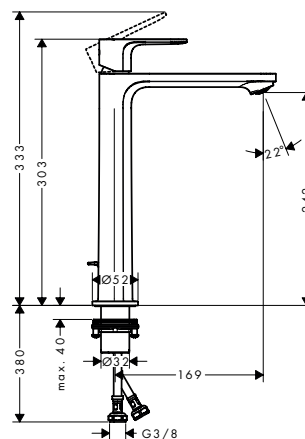

Rebris E Single lever basin mixers

Features of all variants

- spray type: normal spray
- ceramic cartridge
- temperature limitation adjustable
- suitable for continuous flow water heaters
- connection type: G 3/8 connections
- connection dimension: DN15

80

110

240

Sustainability

Technologies

Overview variants

Comfort-Zone	projec-tion (mm)	spout height (mm)	waste set	CoolStart	for wash bowls	max. flow rate at 3 bar (l/min)	finish	code no.
80	121	84	pop-up	■	-	5	● Chrome ● Matt Black	72553000 72553670
80	121	84	pop-up	■	-	4	● Chrome ● Matt Black	72587000 72587670
80	121	84	metal pop-up	■	-	5	● Chrome ● Matt Black	72585000 72585670
80	121	84	without	■	-	5	● Chrome ● Matt Black	72554000 72554670
80	121	84	pop-up	-	-	5	● Chrome	72550000
110	133	109	pop-up	■	-	5	● Chrome ● Matt Black	72559000 72559670
110	133	109	pop-up	■	-	4	● Chrome ● Matt Black	72589000 72589670
110	133	109	metal pop-up	■	-	5	● Chrome ● Matt Black	72551000 72551670
110	133	109	without	■	-	5	● Chrome ● Matt Black	72560000 72560670
110	133	109	pop-up	-	-	5	● Chrome ● Matt Black	72557000 72557670

Measurements within scale drawings are in mm.

Technical specifications and units of measure are subject to change.