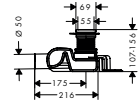

RainDrain Allround Complete sets shower drains

Features of all variants

- consists of: finish set shower drain, installation set, pre-assembled sealing membrane, grate removal tool, Siphons
- sealing membrane in 1300 x 1500 mm for complete sealing of the whole wet area
- connection diameter: DN40, DN50
- direction of outlet: horizontal
- easy to clean surface
- height adjustable installation set
- drainage capacity flat installation: up to 50 l/min
- drainage capacity standard installation: up to 48 l/min
- where to use: new construction, renovation
- rotatable and adjustable siphon body
- easy to clean siphon
- grate removal tool allows easy removal of the finish set
- with removable hair strainer
- type of odour seal: fluid
- mounting type: free in the floor
- choice of two different siphons
- grate material: Stainless Steel 304 (1.4301)
- suitable for primary drainage

700 - 1200