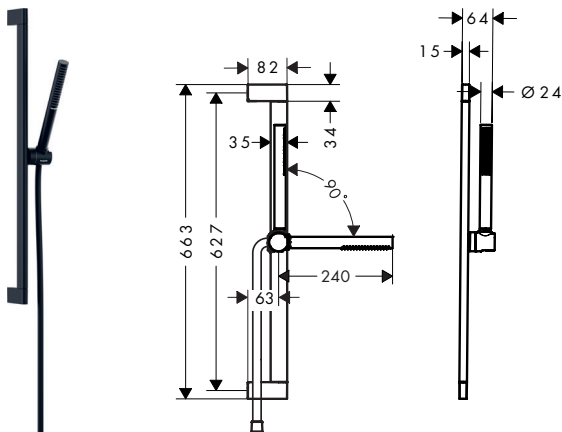

663 mm

Sustainability

Technologies

Spray types

Overview variants

	length shower bar (mm)	finish		available from	code no.
🌿	952	● Chrome	NEW	Q3/2023	24383000
		● Matt Black	NEW	Q3/2023	24383670
		○ Matt White	NEW	Q3/2023	24383700
🌿	952	● Chrome	NEW	Q3/2023	24382000
		● Matt Black	NEW	Q3/2023	24382670
		○ Matt White	NEW	Q3/2023	24382700
🌿	663	● Chrome	NEW	Q3/2023	24373000
		● Matt Black	NEW	Q3/2023	24373670
		○ Matt White	NEW	Q3/2023	24373700
🌿	663	● Chrome	NEW	Q3/2023	24372000
		● Matt Black	NEW	Q3/2023	24372670
		○ Matt White	NEW	Q3/2023	24372700