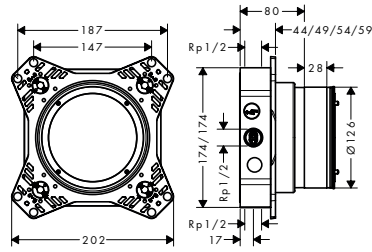

iBox universal 2 Basic set

Features

- suitable for all new shower, bath tub and thermostat finish sets for concealed installation
- material: dezincification brass, EPP foam, heat and sound insulating
- connection thread Rp 1/2
- connection dimension: DN15
- rotationally-symmetric installation
- sound-decoupled installation
- flexible mounting ring for different mounting situations
- mounting ring adjustable in 5 mm steps
- mounting ring suitable for front and rear installation
- no shortening necessary thanks to sliding sleeve
- Support aid for the spirit level
- integrated spirit level for correct horizontal and vertical alignment
- sealing foil permanently fixed
- power supply: DN16 conduit
- minimum mounting depth: 80 mm
- maximum mounting depth: 108 mm

Technologies

Installation

	available from	code no.
NEW	Q3/2023	01500180

Optional parts:

	available from	code no.
Adapter plate for iBox universal 2	NEW	Q3/2023 13588000
Extension iBox universal 2 basic set 2,5 cm	NEW	Q3/2023 13632000