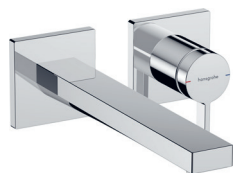

Tecturis E Single lever basin mixer for concealed installation wall-mounted with spout 22,5 cm

Features

- consists of: single lever basin mixer for concealed installation wall-mounted, waste set
- projection: 225 mm
- spray type: WaterfallStream
- ceramic cartridge
- temperature limitation adjustable
- suitable for continuous flow water heaters
- non-closing waste set
- material waste set: metal
- connection type: basic set
- connection dimension: DN15
- handle can be positioned on the right or left, depending on the basic set installation