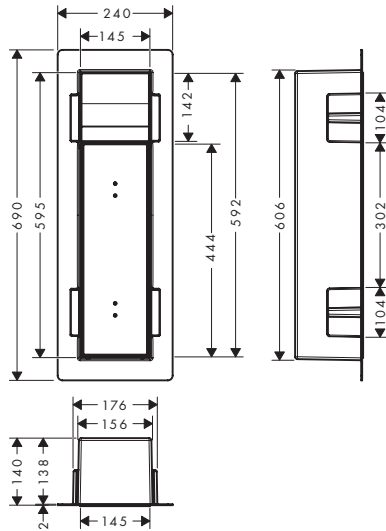

XtraStoris Rock Recessed toilet brush holder with toilet paper holder and tileable door

Features

- consists of: wall niche with tileable door, toilet brush holder, toilet paper roll holder, installation set, sealing set
- tileable Push-Open door
- depth of the tileable door: 12 mm
- installation depth: 140 mm
- where to use: new construction, renovation
- easy to clean surface
- easy adjustment to tile thickness
- frameless design
- wall type: drywall construction, solid wall construction
- material sealing set: Polystyrene (PS)
- material wall niche: Stainless Steel 304 (1.4301)
- material of the brush holder plastic, chromed
- dimensions wall niche: 595 x 145 x 140 (HxWxD)
- required dimensions for sealing set: 606 x 176 x 140 mm (HxWxD)

Installation

finish		available from	code no.
● Brushed Stainless Steel	NEW	Q1/2023	56062800
● Matt Black	NEW	Q1/2023	56062670
○ Matt White	NEW	Q1/2023	56062700