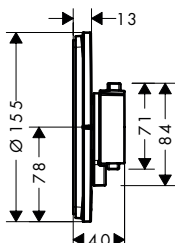

- 2 functions
- thermostat cartridge, Start/stop valve to operate the functions
- water flow control with stop function
- comfortable turning on / off of consumers with large Select-paddle
- material button: metal
- material handles: metal
- simultaneous use of several outlets
- min. operating pressure: 1 bar
- max. operating pressure: 10 bar
- flat escutcheon for more space in the shower
- escutcheon can be aligned by +/- 3°
- easy installation due to pre-assembled function block
- handles always at the same height regardless of the installation depth of the basic set
- safety stop at 40 °C
- temperature limitation adjustable
- the thermostat offers the possibility for thermal disinfection
- connection type: basic set iBox universal 2
- thermostat is delivered with buttons Rain small, Rain large, hand sower, Waterfall, bath tub