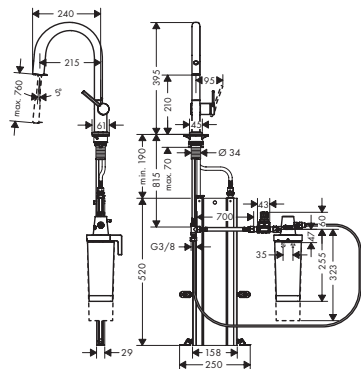

Aqittura M91 FilterSystems with pull-out spout

Features of all variants

- ComfortZone 210
- swivel range adjustable in 3 steps 60°, 110° or 150°
- laminar spray
- maximum flow rate at 3 bar: 6,5 l/min
- ceramic cartridge
- connection type: G 3/8 connections
- integrated non-return valve
- suitable for continuous flow water heaters
- tap hole with Ø 35 mm required
- separate water supply for filtered and unfiltered water
- filtered still drinking water via push button at the spout
- filter connection: G 3/8 input and output
- maximum withdrawal quantity (filtered water): 1,8 l/min

Technologies

Spray types

Overview variants

ComfortZone	hose retraction	extension length (cm)	set	finish	code no.
210	sBox	up to 76 cm	with filter Harmony	Chrome	76800000
				Matt Black	76800670
				Stainless Steel Finish	76800800
210	weight	up to 50 cm	with filter Harmony	Chrome	76801000
				Matt Black	76801670
				Stainless Steel Finish	76801800
210	sBox	up to 76 cm	without filter	Chrome	76826000
				Matt Black	76826670
				Stainless Steel Finish	76826800
210	weight	up to 50 cm	without filter	Chrome	76803000
				Matt Black	76803670
				Stainless Steel Finish	76803800

Optional parts:

	code no.
Filter active carbon	76814000
Filter ion exchanger and active carbon	76815000
Filter ion exchanger Pro and active carbon	76827000
Mineralisation and filter Harmony	76828000