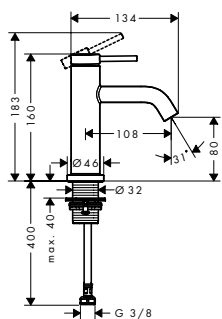

Features

- ComfortZone 80
- projection: 108 mm
- spout height: 80 mm
- spray type: normal spray
- ceramic cartridge
- for cold water connection
- connection type: G 3/8 connections
- connection dimension: DN15