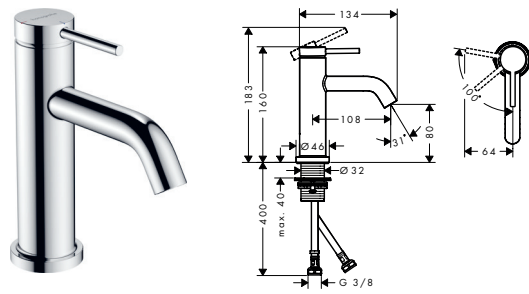

Tecturis S Single lever basin mixers

Features of all variants

- spray type: normal spray
- ceramic cartridge
- temperature limitation adjustable
- suitable for continuous flow water heaters
- connection type: G 3/8 connections
- connection dimension: DN15

80