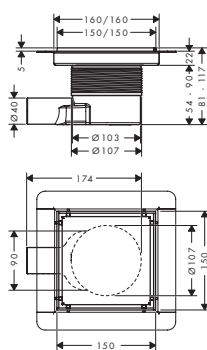

100/100

150/150

Technologies

Installation

Overview variants

product dimensions (mm)	finish		available from	code no.
100/100	● Brushed Stainless Steel	NEW	Q1/2023	56250800
	● Matt Black	NEW	Q1/2023	56250670