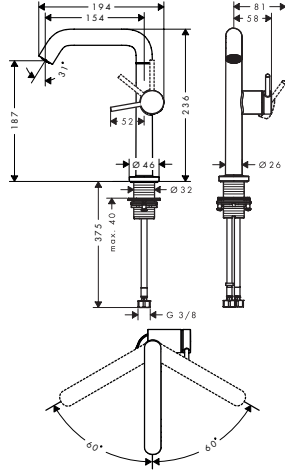

Tecturis S Single lever basin mixer 210 Fine CoolStart with swivel spout and push-open waste set

Features

- consists of: single lever basin mixer, waste set
- ComfortZone 210
- projection: 154 mm
- spout height: 187 mm
- swivel range 120°
- spray type: normal spray
- ceramic cartridge
- suitable for continuous flow water heaters
- push-open waste set G 1 1/4
- material waste set: metal
- connection type: G 3/8 connections
- connection dimension: DN15
- cold water in middle position