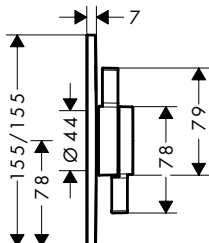

DuoTurn E Mixer for concealed installation for 2 functions

Features

- 2 functions
- volume control and diverter for 2 outlets
- maximum flow rate at 3 bar: 31 l/min
- flow rate of hand shower at 3 bar: 24 l/min
- ceramic cartridge for temperature control, shut-off/diverter valve
- flat escutcheon for more space in the shower
- easy installation due to pre-assembled function block
- handles always at the same height regardless of the installation depth of the basic set
- escutcheon can be aligned by +/- 3°
- material handles: metal
- connection type: basic set iBox universal 2
- min. operating pressure: 1 bar
- max. operating pressure: 10 bar
- mixer is delivered with buttons Rain small, Rain large, hand sower, Waterfall, bath tub

Sustainability

finish		available from	code no.
Chrome	NEW	Q3/2023	75417000
Brushed Bronze	NEW	Q3/2023	75417140
Matt Black	NEW	Q3/2023	75417670
Matt White	NEW	Q3/2023	75417700

Required parts:

	iBox universal 2 Basic set	NEW	available from	code no.
			Q3/2023	01500180

Optional parts:

	Security combination according to EN 1717	NEW	available from	code no.	
			Q2/2023	13077000	
	ShowerSelect Comfort E Extension element 5 mm				
		Chrome	NEW	Q3/2023	13612000
		Brushed Bronze	NEW	Q3/2023	13612140
		Matt Black	NEW	Q3/2023	13612670
		Matt White	NEW	Q3/2023	13612700
	ShowerSelect Comfort E Extension element 22 mm				
		Chrome	NEW	Q3/2023	13617000
		Brushed Bronze	NEW	Q3/2023	13617140
		Matt Black	NEW	Q3/2023	13617670
		Matt White	NEW	Q3/2023	13617700
	DuoTurn Q Adapter for ShowerSelect Comfort extension element	NEW	available from	code no.	
			Q3/2023	13628000	
	Extension iBox universal 2 basic set 2,5 cm	NEW	available from	code no.	
			Q3/2023	13632000