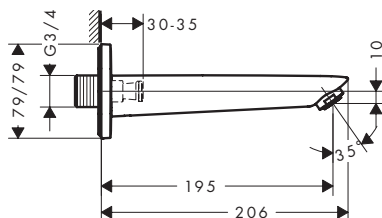

Technologies

finish	available from	code no.
● Matt Black	NEW	Q2/2023 71410670

Optional parts:

Socket for G1/2 connection

code no.

95626000

Logis Single lever bath and shower mixer Monotrou with 2 flow rates