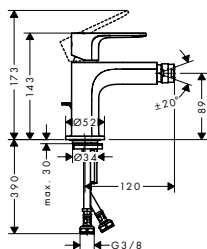

Rebris S Single lever basin mixer for concealed installation wall-mounted with spout 20 cm

Required parts:

code no.

	Basic set for single lever basin mixer for concealed installation wall-mounted	13622180

Rebris S Single lever bidet mixers

Features of all variants

- consists of: single lever bidet mixer, waste set
- projection 120 mm
- spout height: 89 mm
- aerator with ball pivot
- spray type: normal spray
- maximum flow rate at 3 bar: 5 l/min
- ceramic cartridge
- temperature limitation adjustable
- suitable for continuous flow water heaters
- pop-up waste set G 1 1/4
- connection type: G 3/8 connections
- connection dimension: DN15

Sustainability

Technologies

Overview variants

waste set	finish	code no.
pop-up	● Chrome	72210000
	● Matt Black	72210670
metal pop-up	● Chrome	72212000
	● Matt Black	72212670