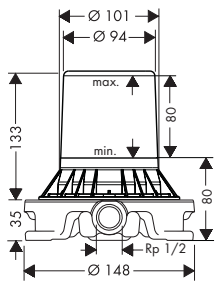

Basic set for mixers floor-standing

Features

- for mounting on unfinished floor
- suitable for single lever bath mixer, single lever basin mixer and bath spout floor-standing
- connection dimension: DN15
- minimum mounting depth: 53 mm
- maximum mounting depth: 133 mm