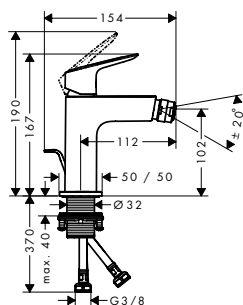

Logis Single lever bidet mixer 110 Fine with pop-up waste set

Features

- consists of: single lever bidet mixer, waste set
- projection 112 mm
- spout height: 102 mm
- aerator with ball pivot
- spray type: normal spray
- maximum flow rate at 3 bar: 5 l/min
- ceramic cartridge
- temperature limitation adjustable
- suitable for continuous flow water heaters
- material waste set: synthetic
- connection type: G 3/8 connections
- connection dimension: DN15