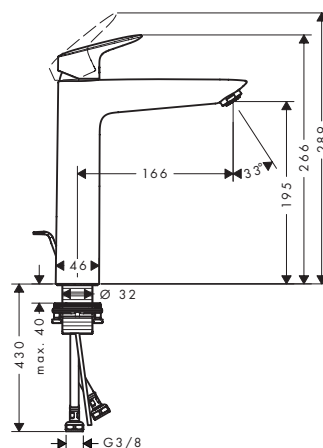

70

100

190

Sustainability

Technologies

Overview variants

ComfortZone	projection (mm)	spout height (mm)	waste set	CoolStart	finish	available from	code no.
70	107	67	pop-up	■	● Matt Black	NEW Q2/2023	71072670
70	107	67	without	■	● Matt Black	NEW Q2/2023	71073670
70	107	67	pop-up	-	● Matt Black	NEW Q2/2023	71070670
70	107	67	metal pop-up	-	● Matt Black	NEW Q2/2023	71170670
70	107	67	push-open	-	● Matt Black	NEW Q2/2023	71077670
70	107	67	without	-	● Matt Black	NEW Q2/2023	71071670
100	108	93	pop-up	■	● Matt Black	NEW Q2/2023	71102670
100	108	93	without	■	● Matt Black	NEW Q2/2023	71103670
100	108	93	pop-up	-	● Matt Black	NEW Q2/2023	71100670
100	108	93	metal pop-up	-	● Matt Black	NEW Q2/2023	71171670
100	108	93	push-open	-	● Matt Black	NEW Q2/2023	71107670
100	108	93	without	-	● Matt Black	NEW Q2/2023	71101670
190	166	195	pop-up	-	● Matt Black	NEW Q2/2023	71090670
190	166	195	without	-	● Matt Black	NEW Q2/2023	71091670