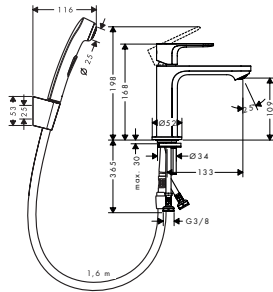

Rebris E Single lever basin mixers

Overview variants

Comfort-Zone	projection (mm)	spout height (mm)	waste set	CoolStart	for wash bowls	max. flow rate at 3 bar (l/min)	finish	code no.
240	169	242	pop-up	■	■	5	Chrome	72581000
							Matt Black	72581670
240	169	242	pop-up	■	■	4	Chrome	72591000
							Matt Black	72591670
240	169	242	without	■	■	5	Chrome	72583000

Rebris E Single lever basin mixer 110 with bidette hand shower and shower hose 160 cm without waste set

Features

- consists of: single lever basin mixer, bidette hand shower, shower holder, shower hose
- ComfortZone 110
- projection: 133 mm
- spout height: 109 mm
- spray type: normal spray
- maximum flow rate at 3 bar: 4,7 l/min
- ceramic cartridge
- temperature limitation adjustable
- suitable for continuous flow water heaters
- connection type: G 3/8 connections
- connection dimension: DN15