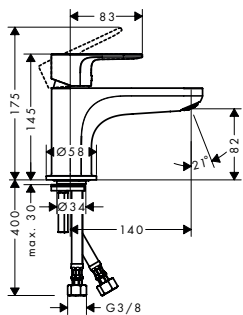

Rebris E Single lever bath mixer Monotrou

Features

- 1 function
- projection: 140 mm
- spray type mixer: normal spray
- maximum flow rate at 3 bar: 19,9 l/min
- flow rate for bath spout at 3 bar: 19,9 l/min
- ceramic cartridge
- temperature limitation adjustable
- connection type: G 3/8 connections
- min. operating pressure: 1 bar
- max. operating pressure: 10 bar