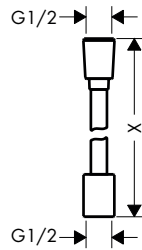

Designflex Textile shower hoses

Features of all variants

- high-quality textile hose with braiding
- pivot connector prevents hose from tangling
- kink-protected
- water-resistant and water-repellant material
- yarns are made of recycled PET
- unique design with multi-colored braided yarns
- warm, cotton-like material feels great to the skin
- dishwasher proof up to 60°C
- nuts shower hose: 1x conical nut, 1x cylindrical nut
- connection thread: G 1/2

200/160/125

Overview variants

length (cm)	finish	available from	code no.
200	Chrome	NEW	Q3/2023 28230000
	Brushed Bronze	NEW	Q3/2023 28230140
	Brushed Black Chrome	NEW	Q3/2023 28230340
	Matt Black	NEW	Q3/2023 28230670
	Matt White	NEW	Q3/2023 28230700
	Brushed Nickel	NEW	Q3/2023 28230820
	Polished Gold Optic	NEW	Q3/2023 28230990
160	Chrome	NEW	Q3/2023 28260000
	Brushed Bronze	NEW	Q3/2023 28260140
	Brushed Black Chrome	NEW	Q3/2023 28260340
	Matt Black	NEW	Q3/2023 28260670
	Matt White	NEW	Q3/2023 28260700
	Brushed Nickel	NEW	Q3/2023 28260820
	Polished Gold Optic	NEW	Q3/2023 28260990
125	Chrome	NEW	Q3/2023 28220000
	Brushed Bronze	NEW	Q3/2023 28220140
	Brushed Black Chrome	NEW	Q3/2023 28220340
	Matt Black	NEW	Q3/2023 28220670
	Matt White	NEW	Q3/2023 28220700