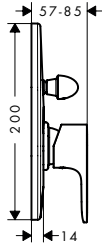

Rebris S Single lever bath mixer set for concealed installation

Features

- consists of: single lever bath mixer, basic set
- 2 functions
- maximum flow rate at 3 bar: 30,7 l/min
- flow rate for bath spout at 3 bar: 30,7 l/min
- flow rate of hand shower at 3 bar: 27,4 l/min
- ceramic cartridge
- temperature limitation adjustable
- diverter with automatic resetting
- connection type: basic set
- min. operating pressure: 1 bar
- max. operating pressure: 10 bar