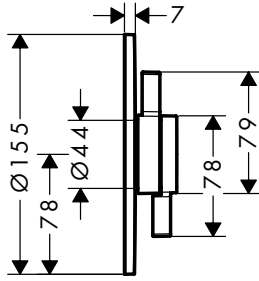

DuoTurn S Mixer for concealed installation for 1 function

Features

- 1 function
- volume control for 1 outlet
- ceramic cartridge for temperature control, 1/2" ceramic shut-off valve
- flat escutcheon for more space in the shower
- easy installation due to pre-assembled function block
- handles always at the same height regardless of the installation depth of the basic set
- escutcheon can be aligned by +/- 3°
- material handles: metal
- connection type: basic set iBox universal 2
- min. operating pressure: 1 bar
- max. operating pressure: 10 bar
- mixer is delivered with button On/Off

Sustainability

finish		available from	code no.
Chrome	NEW	Q3/2023	75618000
Brushed Bronze	NEW	Q3/2023	75618140
Matt Black	NEW	Q3/2023	75618670
Matt White	NEW	Q3/2023	75618700

Required parts:			available from	code no.
	iBox universal 2 Basic set	NEW	Q3/2023	01500180

Optional parts:		finish		available from	code no.
	ShowerSelect Comfort S Extension element 5 mm	Chrome	NEW	Q3/2023	13614000
		Brushed Bronze	NEW	Q3/2023	13614140
		Matt Black	NEW	Q3/2023	13614670
		Matt White	NEW	Q3/2023	13614700
	ShowerSelect Comfort S Extension element 22 mm	Chrome	NEW	Q3/2023	13624000
		Brushed Bronze	NEW	Q3/2023	13624140
		Matt Black	NEW	Q3/2023	13624670
		Matt White	NEW	Q3/2023	13624700
	DuoTurn S Adapter for ShowerSelect Comfort extension element		NEW	Q3/2023	13631000
	Extension iBox universal 2 basic set 2,5 cm		NEW	Q3/2023	13632000