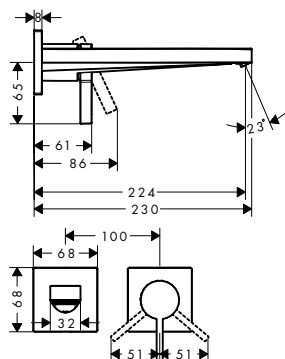

Tecturis E Single lever basin mixer for concealed installation wall-mounted with spout 22,5 cm

Features

- consists of: single lever basin mixer for concealed installation wall-mounted, waste set
- projection: 225 mm
- spray type: WaterfallStream
- ceramic cartridge
- temperature limitation adjustable
- suitable for continuous flow water heaters
- non-closing waste set
- material waste set: metal
- connection type: basic set
- connection dimension: DN15
- handle can be positioned on the right or left, depending on the basic set installation