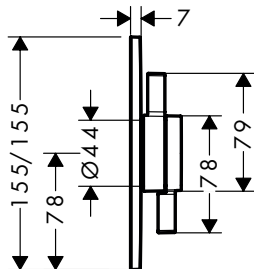

DuoTurn E Mixer for concealed installation for 1 function

Features

- 1 function
- volume control for 1 outlet
- ceramic cartridge for temperature control, 1/2" ceramic shut-off valve
- flat escutcheon for more space in the shower
- easy installation due to pre-assembled function block
- handles always at the same height regardless of the installation depth of the basic set
- escutcheon can be aligned by +/- 3°
- material handles: metal
- connection type: basic set iBox universal 2
- min. operating pressure: 1 bar
- max. operating pressure: 10 bar
- mixer is delivered with button On/Off

Sustainability

finish		available from	code no.
Chrome	NEW	Q3/2023	75617000
Brushed Bronze	NEW	Q3/2023	75617140
Matt Black	NEW	Q3/2023	75617670
Matt White	NEW	Q3/2023	75617700

Required parts:

	iBox universal 2 Basic set	NEW	available from	code no.
			Q3/2023	01500180

Optional parts:

		finish		available from	code no.
	ShowerSelect Comfort E Extension element 5 mm	Chrome	NEW	Q3/2023	13612000
		Brushed Bronze	NEW	Q3/2023	13612140
		Matt Black	NEW	Q3/2023	13612670
		Matt White	NEW	Q3/2023	13612700
	ShowerSelect Comfort E Extension element 22 mm	Chrome	NEW	Q3/2023	13617000
		Brushed Bronze	NEW	Q3/2023	13617140
		Matt Black	NEW	Q3/2023	13617670
		Matt White	NEW	Q3/2023	13617700
	DuoTurn Q Adapter for ShowerSelect Comfort extension element		NEW	Q3/2023	13628000
	Extension iBox universal 2 basic set 2,5 cm		NEW	Q3/2023	13632000