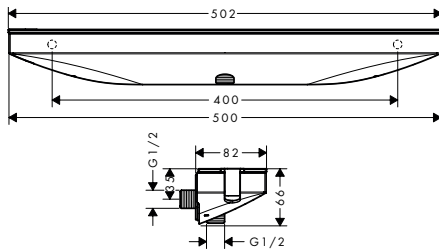

shower holder left

Overview variants

shower holder	finish		available from	code no.
right	Brushed Bronze	NEW	Q2/2023	26858140
	Brushed Black Chrome	NEW	Q2/2023	26858340
	Matt Black	NEW	Q2/2023	26858670
	Polished Gold Optic	NEW	Q2/2023	26858990
left	Brushed Bronze	NEW	Q2/2023	26843140
	Brushed Black Chrome	NEW	Q2/2023	26843340
	Matt Black	NEW	Q2/2023	26843670
	Polished Gold Optic	NEW	Q2/2023	26843990