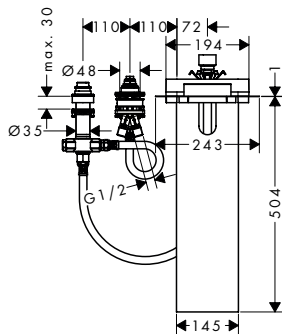

Basic set for 3-hole rim mounted single lever bath mixer

Features

- sBox for quiet, smooth and protected hose guidance
- drilling diameter: 35 mm, 50 mm
- clamping range: 0 - 30 mm
- maximum pull-out length of hand shower: 1,45 m
- suitable for suitable for installation on bath rim
- connection thread: G 1/2
- connection hose length: 600 mm
- connection dimension: DN15
- bath rim width at least 100 mm
- drilling diameter on bath tub: two drilled holes Ø 50/51 mm and connection by sawing out required (consider template)