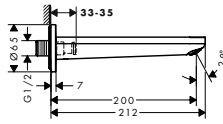

Rebris S Bath spout

Features

- connection type: G 1/2
- with escutcheon
- projection 200 mm
- wall-mounted
- maximum flow rate at 3 bar: 22 l/min
- spray type: normal spray