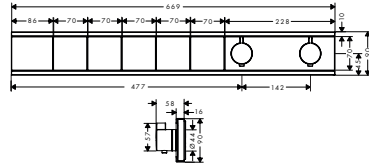

Technologies

finish		available from	code no.
 Brushed Bronze	NEW	Q2/2023	15384140
 Brushed Black Chrome	NEW	Q2/2023	15384340
 Matt Black	NEW	Q2/2023	15384670
 Polished Gold Optic	NEW	Q2/2023	15384990

Designflex