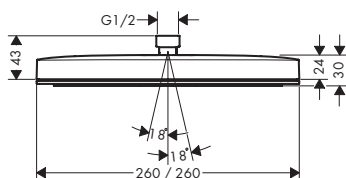

Pulsify E Overhead showers 1 jet

Features of all variants

- shower head size: 260 x 260 mm
- spray type: PowderRain
- Fast Drain empties the overhead shower from an angle of 10°
- material spray disc: plastic
- spray disc surface: graphite
- installation: ceiling or wall
- connection thread G 1/2
- suitable for continuous flow water heaters