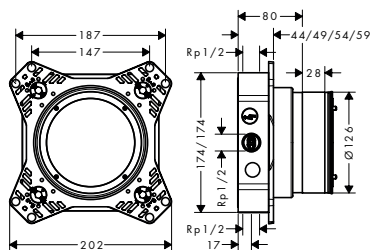

iBox universal 2 Basic set

Features

- suitable for all new shower, bath tub and thermostat finish sets for concealed installation
- material: dezincification brass, EPP foam, heat and sound insulating
- connection thread Rp 1/2
- connection dimension: DN15
- rotationally-symmetric installation
- sound-decoupled installation
- flexible mounting ring for different mounting situations
- mounting ring adjustable in 5 mm steps
- mounting ring suitable for front and rear installation
- no shortening necessary thanks to sliding sleeve
- Support aid for the spirit level
- integrated spirit level for correct horizontal and vertical alignment
- sealing foil permanently fixed
- power supply: DN16 conduit
- minimum mounting depth: 80 mm
- maximum mounting depth: 108 mm

Technologies

Installation

	available from	code no.
NEW	Q3/2023	01500180

Optional parts:

Adapter plate for iBox universal 2

NEW

available from

Q3/2023

code no.

13588000

Extension iBox universal 2 basic set 2,5 cm

NEW

Q3/2023

13632000