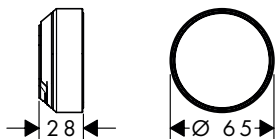

RainButton Symbol hand shower

Features

- push button for controlling the hand shower
- comfortable operation pushing movement
- LED status display (battery level, fault, connection)
- Radio standard: BLE
- chargeable via a Qi charging pad
- removable for loading
- Battery life up to 3 months during normal operation
- power supply: Battery mode
- outlets may be operated simultaneously
- degree of protection: IPX7
- temperature limitation not adjustable
- material: metal housing, safety glass
- installation: The symbols can be freely placed via an adhesive or screw connection
- surface front screen: graphite colour, satined

finish		available from	code no.
Chrome			25015000
Brushed Bronze	NEW	Q2/2023	25015140
Brushed Black Chrome	NEW	Q2/2023	25015340
Matt Black	NEW	Q2/2023	25015670
Matt White			25015700
Polished Gold Optic	NEW	Q2/2023	25015990

i 25015000 Surface front screen: mirror glass, housing chrome.

Required parts:

		code no.
	RainButton iBox Hub	25020180
	RainButton Qi charging pad	25100000
	RainButton iBox Control	01600180

Required parts (choose one)

			available from	code no.
	RainButton iBox Control CombiSolution 2 functions	NEW	Q2/2023	15855180
	RainButton iBox Control CombiSolution 3 functions	NEW	Q2/2023	15857180

RainButton Symbol shoulder shower

Features

- push button for controlling the shoulder shower
- comfortable operation pushing movement
- LED status display (battery level, fault, connection)
- Radio standard: BLE
- chargeable via a Qi charging pad
- removable for loading
- Battery life up to 3 months during normal operation
- power supply: Battery mode
- outlets may be operated simultaneously
- degree of protection: IPX7
- temperature limitation not adjustable
- material: metal housing, safety glass
- installation: The symbols can be freely placed via an adhesive or screw connection
- surface front screen: graphite colour, satined