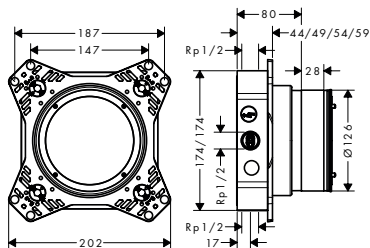

ShowerSelect Comfort S Extension element 22 mm

Extension iBox universal 2 basic set 2,5 cm

NEW

Q3/2023

13632000

iBox universal 2 Basic set

Features

- suitable for all new shower, bath tub and thermostat finish sets for concealed installation
- material: dezincification brass, EPP foam, heat and sound insulating
- connection thread Rp 1/2
- connection dimension: DN15
- rotationally-symmetric installation
- sound-decoupled installation
- flexible mounting ring for different mounting situations
- mounting ring adjustable in 5 mm steps
- mounting ring suitable for front and rear installation
- no shortening necessary thanks to sliding sleeve
- Support aid for the spirit level
- integrated spirit level for correct horizontal and vertical alignment
- sealing foil permanently fixed
- power supply: DN16 conduit
- minimum mounting depth: 80 mm
- maximum mounting depth: 108 mm