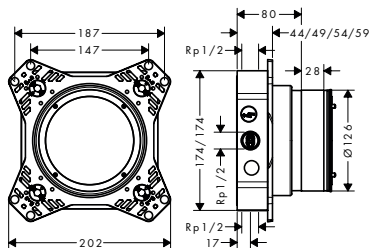

Extension iBox universal 2 basic set 2,5 cm

NEW

available from
Q3/2023

code no.
13632000

iBox universal 2 Basic set

Features

- suitable for all new shower, bath tub and thermostat finish sets for concealed installation
- material: dezincification brass, EPP foam, heat and sound insulating
- connection thread Rp 1/2
- connection dimension: DN15
- rotationally-symmetric installation
- sound-decoupled installation
- flexible mounting ring for different mounting situations
- mounting ring adjustable in 5 mm steps
- mounting ring suitable for front and rear installation
- no shortening necessary thanks to sliding sleeve
- Support aid for the spirit level
- integrated spirit level for correct horizontal and vertical alignment
- sealing foil permanently fixed
- power supply: DN16 conduit
- minimum mounting depth: 80 mm
- maximum mounting depth: 108 mm