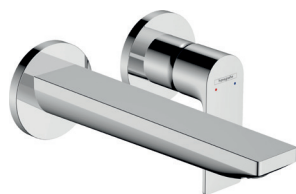

Sustainability

Technologies

finish	code no.
● Chrome	72506000
● Matt Black	72506670

Rebris E Single lever basin mixer for concealed installation wall-mounted with spout 20 cm

Features

- consists of: single lever basin mixer for concealed installation wall-mounted, waste set
- projection: 200 mm
- spray type: normal spray
- maximum flow rate at 3 bar: 5 l/min
- ceramic cartridge
- temperature limitation adjustable
- suitable for continuous flow water heaters
- non-closing waste set
- material waste set: metal
- connection type: basic set
- connection dimension: DN 15
- handle can be positioned on the right or left, depending on the basic set installation