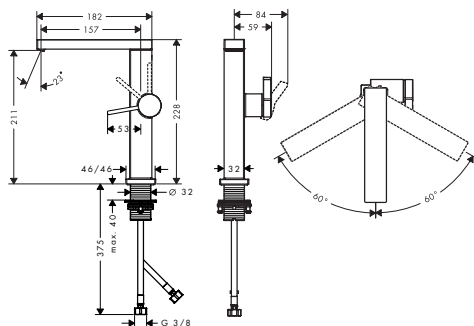

Tecturis E Single lever basin mixer 210 Fine CoolStart with swivel spout and push-open waste set

Features

- consists of: single lever basin mixer, waste set
- ComfortZone 210
- projection: 157 mm
- spout height: 211 mm
- swivel range 120°
- spray type: WaterfallStream
- ceramic cartridge
- suitable for continuous flow water heaters
- push-open waste set G 1 1/4
- material waste set: metal
- connection type: G 3/8 connections
- connection dimension: DN15
- cold water in middle position