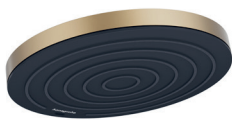

Pulsify S Overhead showers 1 jet

Features of all variants

- shower head size: 260 mm
- spray type: PowderRain
- Fast Drain empties the overhead shower from an angle of 10°
- ball-joint: overhead shower angle adjustable
- material spray disc: plastic
- spray disc surface: graphite
- installation: ceiling or wall
- connection thread G 1/2
- connection dimension: DN15
- suitable for continuous flow water heaters