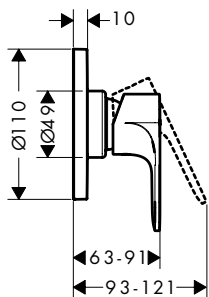

Rebris S Single lever shower mixer for concealed installation

Features

- 1 function
- maximum flow rate at 3 bar: 28,7 l/min
- connection type: basic set
- min. operating pressure: 1 bar
- max. operating pressure: 10 bar

finish	code no.
● Chrome	72649000
● Matt Black	72649670

! Required parts: code no.

Basic set for single lever shower mixer for concealed installation

13620180