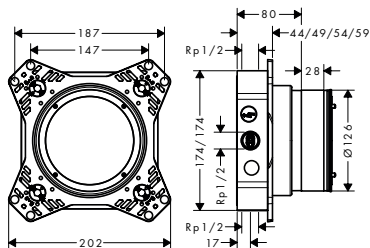

13632000

iBox universal 2 Basic set

Features

- suitable for all new shower, bath tub and thermostat finish sets for concealed installation
- material: dezincification brass, EPP foam, heat and sound insulating
- connection thread Rp 1/2
- connection dimension: DN15
- rotationally-symmetric installation
- sound-decoupled installation
- flexible mounting ring for different mounting situations
- mounting ring adjustable in 5 mm steps
- mounting ring suitable for front and rear installation
- no shortening necessary thanks to sliding sleeve
- Support aid for the spirit level
- integrated spirit level for correct horizontal and vertical alignment
- sealing foil permanently fixed
- power supply: DN16 conduit
- minimum mounting depth: 80 mm
- maximum mounting depth: 108 mm