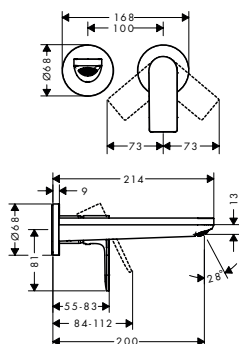

Rebris E Single lever basin mixer for concealed installation wall-mounted with spout 20 cm

Features

- consists of: single lever basin mixer for concealed installation wall-mounted, waste set
- projection: 200 mm
- spray type: normal spray
- maximum flow rate at 3 bar: 5 l/min
- ceramic cartridge
- temperature limitation adjustable
- suitable for continuous flow water heaters
- non-closing waste set
- material waste set: metal
- connection type: basic set
- connection dimension: DN 15
- handle can be positioned on the right or left, depending on the basic set installation