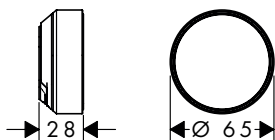

finish		available from	code no.
Chrome			25016000
Brushed Bronze	NEW	Q2/2023	25016140
Brushed Black Chrome	NEW	Q2/2023	25016340
Matt Black	NEW	Q2/2023	25016670
Matt White			25016700
Polished Gold Optic	NEW	Q2/2023	25016990

i 25016000 Surface front screen: mirror glass, housing chrome.