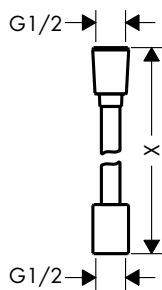

Designflex Planet Edition Textile shower hoses

Features of all variants

- high-quality textile hose with braiding
- pivot connector prevents hose from tangling
- kink-protected
- water-resistant and water-repellant material
- yarns are made of recycled PET
- unique design with multi-colored braided yarns
- warm, cotton-like material feels great to the skin
- dishwasher proof up to 60 °C
- nuts shower hose: 1 x conical nut, 1 x cylindrical nut
- connection thread: G 1/2

160/125

Overview variants

	length (cm)	finish	available from	code no.
	160	● Sand (recycled) NEW	Q3/2023	28250210
	125	● Sand (recycled) NEW	Q3/2023	28221210