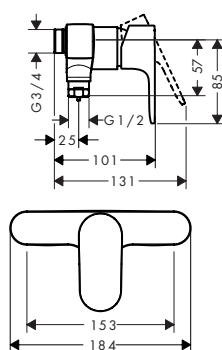

Rebris S Single lever shower mixers for exposed installation

Features of all variants

- 1 function
- ceramic cartridge
- temperature limitation adjustable
- non-return valve
- with silencer
- hose connection DN15
- connection dimension: DN15
- min. operating pressure: 1 bar
- max. operating pressure: 10 bar