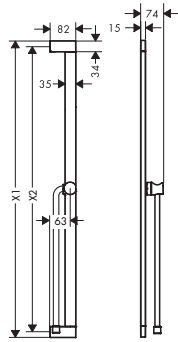

950 mm

663 mm

scale drawing

Overview variants

length shower bar (mm)	finish	available from	code no.
950	Chrome	NEW	Q2/2023 24403000
	Brushed Bronze	NEW	Q2/2023 24403140
	Matt Black	NEW	Q2/2023 24403670
	Matt White	NEW	Q2/2023 24403700
663	Chrome	NEW	Q2/2023 24404000
	Brushed Bronze	NEW	Q2/2023 24404140
	Matt Black	NEW	Q2/2023 24404670
	Matt White	NEW	Q2/2023 24404700