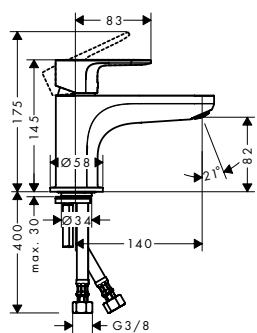

Rebris S Single lever bath mixer Monotrou

Features

- 1 function
- projection: 140 mm
- spray type mixer: normal spray
- maximum flow rate at 3 bar: 19,9 l/min
- flow rate for bath spout at 3 bar: 19,9 l/min
- ceramic cartridge
- temperature limitation adjustable
- connection type: G 3/8 connections
- min. operating pressure: 1 bar
- max. operating pressure: 10 bar