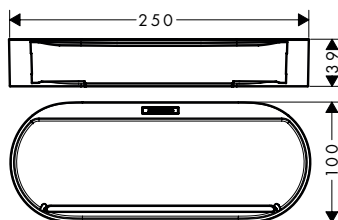

Technologies

finish	available from	code no.
Sand (recycled) NEW	Q2/2023	28912210

WallStoris Planet Edition Shelf

Features

- material shelf: plastic dyed through
- dimensions: 200 x 169 mm
- accessory can be clicked onto the wall bar
- ideal to store razors, mug, candles
- dishwasher safe, easy to clean