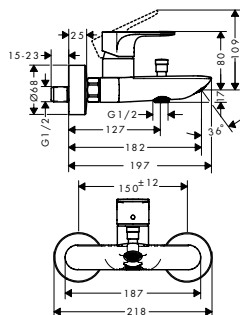

Rebris E Single lever bath mixers

Features of all variants

- 2 functions
- spray type mixer: normal spray
- ceramic cartridge
- temperature limitation adjustable
- diverter with automatic resetting
- with silencer
- suitable for continuous flow water heaters
- min. operating pressure: 1 bar
- max. operating pressure: 10 bar