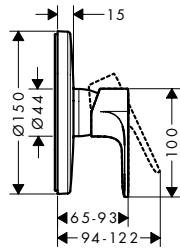

Rebris E Single lever shower mixer for concealed installation for iBox universal

Features

- 1 function
- maximum flow rate at 3 bar: 23,4 l/min
- ceramic cartridge
- temperature limitation adjustable
- connection type: basic set
- min. operating pressure: 1 bar
- max. operating pressure: 10 bar