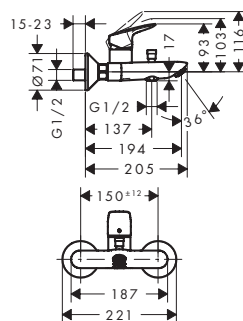

Logis Single lever bath mixer for exposed installation with 2 flow rates

Features

- 2 functions
- projection: 194 mm
- centre distance: 150 ± 12 mm
- spray type mixer: normal spray
- maximum flow rate at 3 bar: 22 l/min
- ceramic cartridge with Eco handle position for 2 flow rates
- temperature limitation adjustable
- diverter with automatic resetting
- non-return valve
- with silencer
- suitable for continuous flow water heaters
- connection dimension: DN15
- connection type: s-shaped connections