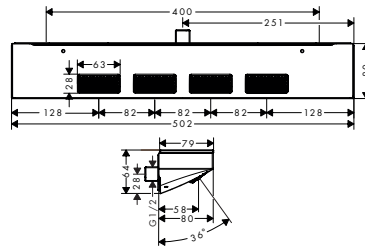

Rainfinity Shoulder shower 500 1jet with shower shelf

Features

- shower head size: 502 x 80 mm
- spray type: PowderRain
- spray area: 309 x 28 mm
- field of application: functions as overhead, shoulder or side shower
- maximum flow rate at 3 bar: 14,5 l/min
- flow rate PowderRain spray (at 3 bar): 14,5 l/min
- minimum flow pressure: 1,1 bar
- connection thread: G 1/2
- connection dimension: DN15
- material: metal
- shelf made of safety glass
- surface shelf: graphite

Technologies

Spray types

finish		available from	code no.
Brushed Bronze	NEW	Q2/2023	26243140
Brushed Black Chrome	NEW	Q2/2023	26243340
Matt Black	NEW	Q2/2023	26243670
Polished Gold Optic	NEW	Q2/2023	26243990