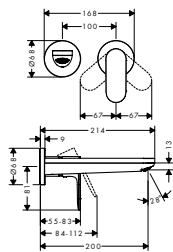

Rebris S Single lever basin mixer for concealed installation wall-mounted with spout 20 cm

Features

- consists of: single lever basin mixer for concealed installation wall-mounted, waste set
- projection: 200 mm
- spray type: normal spray
- maximum flow rate at 3 bar: 5 l/min
- ceramic cartridge
- temperature limitation adjustable
- suitable for continuous flow water heaters
- non-closing waste set
- material waste set: metal
- connection type: basic set
- connection dimension: DN 15
- handle can be positioned on the right or left, depending on the basic set installation