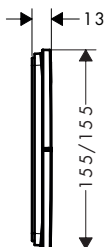

- 3 functions
- Start/stop valve to operate the functions
- comfortable turning on / off of consumers with large Select-paddle
- material button: metal
- simultaneous use of several outlets
- flat escutcheon for more space in the shower
- escutcheon can be aligned by +/- 3°
- easy installation due to pre-assembled function block
- connection type: basic set iBox universal 2
- valve is delivered with buttons Rain small, Rain large, hand sower, Waterfall, bath tub