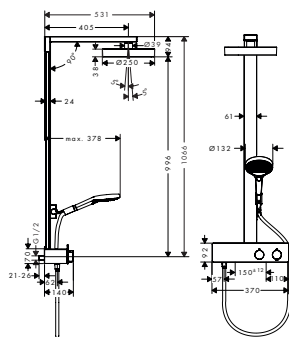

Rainfinity Showerpipes 1jet with thermostat

Features of all variants

- consists of: overhead shower, hand shower, shower thermostat, shower hose, slider, shower bar
- spray type overhead shower: PowderRain
- ball-joint: overhead shower angle adjustable
- 90° position adjustable hand shower holder, pivots left and right, up and down
- spray disc surface: graphite
- spray type hand shower: PowderRain, Intense PowderRain, MonoRain
- bar width: 61 mm
- thermostat ShowerTablet 350
- safety stop at 40°C
- adjustable hot water limitation
- outlets controlled via turning handle
- will not run two outlets at same time
- suitable for continuous flow water heaters
- mounting type: exposed installation
- connection dimension DN15
- connection thread G 1/2
- centre distance 150 ± 12 mm
- intrinsically safe against backflow
- 2 functions

360

250

Sustainability

Technologies

Spray types

Overview variants

shower head size	finish	available from	code no.
360	Chrome	NEW	Q2/2023 26853000
	Matt Black	NEW	Q2/2023 26853670
	Matt White	NEW	Q2/2023 26853700
250	Chrome	NEW	Q2/2023 28742000
	Matt Black	NEW	Q2/2023 28742670
	Matt White	NEW	Q2/2023 28742700