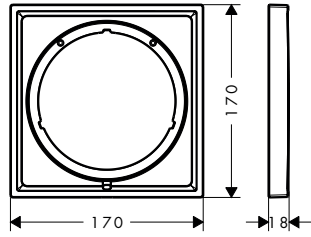

Extension iBox universal 2 basic set 2,5 cm

Features

· extension for basic set

· is required if the basic set is installed too deep

· extension length: 25 mm

	available from	code no.
NEW	Q3/2023	13632000

ShowerSelect Comfort E Extension element 5 mm

Features

- for installation between tiles and finish set
- is required if the basic set is installed too flat
- for larger tile coverage
- suitable for all shower, bath tub and thermostat finish sets for concealed installation
- dimension: 170 x 170 mm
- extension length: 5 mm