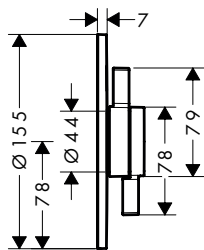

DuoTurn S Mixer for concealed installation for 2 functions

Features

- 2 functions
- volume control and diverter for 2 outlets
- maximum flow rate at 3 bar: 31 l/min
- flow rate of hand shower at 3 bar: 24 l/min
- ceramic cartridge for temperature control, shut-off/diverter valve
- flat escutcheon for more space in the shower
- easy installation due to pre-assembled function block
- handles always at the same height regardless of the installation depth of the basic set
- escutcheon can be aligned by +/- 3°
- material handles: metal
- connection type: basic set iBox universal 2
- min. operating pressure: 1 bar
- max. operating pressure: 10 bar
- mixer is delivered with buttons Rain small, Rain large, hand sower, Waterfall, bath tub

Sustainability

finish		available from	code no.
	Chrome	NEW	Q3/2023 75418000
	Brushed Bronze	NEW	Q3/2023 75418140
	Matt Black	NEW	Q3/2023 75418670
	Matt White	NEW	Q3/2023 75418700

Required parts:

iBox universal 2 Basic set

NEW

available from
Q3/2023

code no.
01500180

Optional parts:

Security combination according to EN 1717

NEW

available from
Q2/2023

code no.
13077000

ShowerSelect Comfort S Extension element 5 mm

- Chrome
- Brushed Bronze
- Matt Black
- Matt White

NEW

available from
Q3/2023

code no.
13614000
13614140
13614670
13614700

ShowerSelect Comfort S Extension element 22 mm

- Chrome
- Brushed Bronze
- Matt Black
- Matt White

NEW

available from
Q3/2023

code no.
13624000
13624140
13624670
13624700

DuoTurn S Adapter for ShowerSelect Comfort extension element

NEW

Q3/2023

13631000

Extension iBox universal 2 basic set 2,5 cm

NEW

Q3/2023

13632000