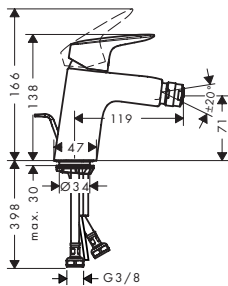

70

100

Technologies

Overview variants

ComfortZone	projection (mm)	spout height (mm)	waste set	finish	available from	code no.
70	119	71	pop-up	● Matt Black	NEW	Q2/2023 71204670
100	119	99	pop-up	● Matt Black	NEW	Q2/2023 71200670