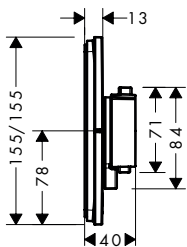

- 1 function
- thermostat cartridge, Start/stop valve to operate the functions
- water flow control with stop function
- comfortable turning on / off of one consumer with large Select-paddle
- material button: metal
- material handles: metal
- min. operating pressure: 1 bar
- max. operating pressure: 10 bar
- flat escutcheon for more space in the shower
- escutcheon can be aligned by +/- 3°
- easy installation due to pre-assembled function block
- handles always at the same height regardless of the installation depth of the basic set
- safety stop at 40 °C
- temperature limitation adjustable
- the thermostat offers the possibility for thermal disinfection
- connection type: basic set
- thermostat is delivered with button On/Off