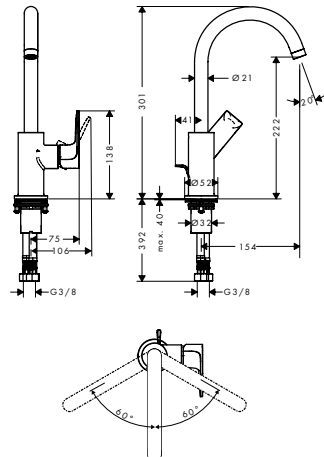

Rebris E Single lever basin mixer 210 with swivel spout and pop-up waste set

Features

- consists of: single lever basin mixer, waste set
- ComfortZone 210
- projection: 154 mm
- spout height: 222 mm
- swivel range 120°
- spray type: normal spray
- maximum flow rate at 3 bar: 5 l/min
- ceramic cartridge
- temperature limitation adjustable
- suitable for continuous flow water heaters
- pop-up waste set G 1 1/4
- material waste set: synthetic
- connection type: G 3/8 connections
- connection dimension: DN15