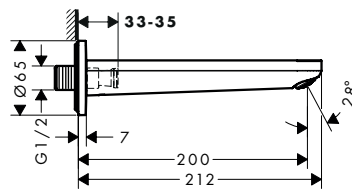

Rebris E Bath spout

Features

- connection type: G 1/2
- with escutcheon
- projection 200 mm
- wall-mounted
- maximum flow rate at 3 bar: 22 l/min
- spray type: normal spray