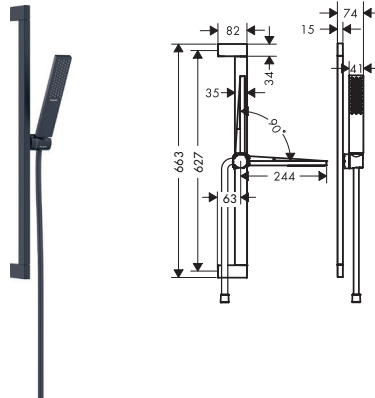

663 mm

Sustainability

Technologies

Spray types

Overview variants

	length shower bar (mm)	max. flow rate at 3 bar (l/min)	min. flow pressure (bar)	finish		available from	code no.
🌿	950	5	0.9	● Chrome	NEW	Q2/2023	24381000
				● Matt Black	NEW	Q2/2023	24381670
				○ Matt White	NEW	Q2/2023	24381700
🌿	950	8	0.8	● Chrome	NEW	Q2/2023	24380000
				● Matt Black	NEW	Q2/2023	24380670
				○ Matt White	NEW	Q2/2023	24380700
🌿	663	5	0.9	● Chrome	NEW	Q2/2023	24371000
				● Matt Black	NEW	Q2/2023	24371670
				○ Matt White	NEW	Q2/2023	24371700
🌿	663	8	0.8	● Chrome	NEW	Q2/2023	24370000
				● Matt Black	NEW	Q2/2023	24370670
				○ Matt White	NEW	Q2/2023	24370700