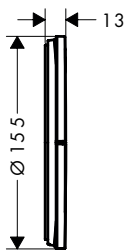

- 3 functions
- Start/stop valve to operate the functions
- comfortable turning on / off of consumers with large Select-paddle
- material button: metal
- simultaneous use of several outlets
- flat escutcheon for more space in the shower
- escutcheon can be aligned by +/- 3°
- easy installation due to pre-assembled function block
- connection type: basic set
- valve is delivered with buttons Rain small, Rain large, hand sower, Waterfall, bath tub