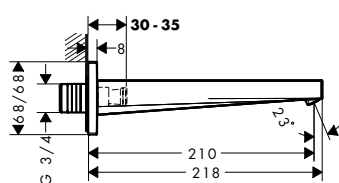

Tecturis E Bath spout

Features

- 1 function
- connection type: G 3/4
- projection 210 mm
- wall-mounted
- connection dimension: DN20
- spray type: WaterfallStream