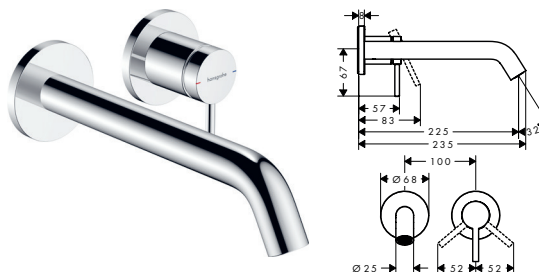

Tecturis S Single lever basin mixers for concealed installation wall-mounted

Features of all variants

- consists of: single lever basin mixer for concealed installation wall-mounted, waste set
- spray type: normal spray
- ceramic cartridge
- temperature limitation adjustable
- suitable for continuous flow water heaters
- non-closing waste set
- material waste set: metal
- connection type: basic set
- connection dimension: DN15
- handle can be positioned on the right or left, depending on the basic set installation

165

225

Sustainability

Technologies

Overview variants

projection (mm)	finish	available from	code no.
165	Chrome	NEW	Q2/2023 73350000
	Brushed Bronze	NEW	Q2/2023 73350140
	Matt Black	NEW	Q2/2023 73350670
	Matt White	NEW	Q2/2023 73350700
225	Chrome	NEW	Q2/2023 73351000
	Brushed Bronze	NEW	Q2/2023 73351140
	Matt Black	NEW	Q2/2023 73351670
	Matt White	NEW	Q2/2023 73351700

Required parts:

	Basic set for single lever basin mixer for concealed installation wall-mounted	code no. 13622180

Basic set for single lever basin mixer for concealed installation wall-mounted

Features

- variable positioning of the mixer system, can be left or right of the spout
- easy orientation due to support surfaces for the spirit level
- with building protection cover against contamination during assembly
- with dimension indication for exact determination of the installation depth
- with pre-mounted fastening lugs for mounting in drywall and solidwall
- sound-decoupled installation
- connection dimension: DN15
- minimum mounting depth: 44 mm
- maximum mounting depth: 72 mm

code no.

13622180