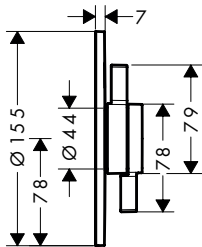

DuoTurn S Mixer for concealed installation for 2 functions

Features

- 2 functions
- volume control and diverter for 2 outlets
- maximum flow rate at 3 bar: 31 l/min
- flow rate of hand shower at 3 bar: 24 l/min
- ceramic cartridge for temperature control, shut-off/diverter valve
- flat escutcheon for more space in the shower
- easy installation due to pre-assembled function block
- handles always at the same height regardless of the installation depth of the basic set
- escutcheon can be aligned by +/- 3°
- material handles: metal
- connection type: basic set iBox universal 2
- min. operating pressure: 1 bar
- max. operating pressure: 10 bar
- mixer is delivered with buttons Rain small, Rain large, hand sower, Waterfall, bath tub

Sustainability

finish		available from	code no.
	Chrome	NEW	Q3/2023 75418000
	Brushed Bronze	NEW	Q3/2023 75418140
	Matt Black	NEW	Q3/2023 75418670
	Matt White	NEW	Q3/2023 75418700

Required parts:

iBox universal 2 Basic set

NEW

available from
Q3/2023

code no.
01500180

Optional parts:

Security combination according to EN 1717

NEW

available from
Q2/2023

code no.
13077000

ShowerSelect Comfort S Extension element 5 mm

Chrome NEW

Q3/2023

13614000

Brushed Bronze NEW

Q3/2023

13614140

Matt Black NEW

Q3/2023

13614670

Matt White NEW

Q3/2023

13614700

ShowerSelect Comfort S Extension element 22 mm

Chrome NEW

Q3/2023

13624000

Brushed Bronze NEW

Q3/2023

13624140

Matt Black NEW

Q3/2023

13624670

Matt White NEW

Q3/2023

13624700

DuoTurn S Adapter for ShowerSelect Comfort extension element

NEW

Q3/2023

13631000

Extension iBox universal 2 basic set 2,5 cm

NEW

Q3/2023

13632000