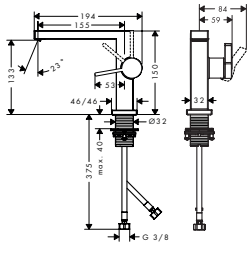

Tecturis E Single lever basin mixers Fine

Features of all variants

- spray type: WaterfallStream
- ceramic cartridge
- suitable for continuous flow water heaters
- connection type: G 3/8
- connection dimension: DN15
- cold water in middle position

110

150