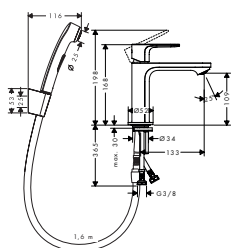

Rebris S Single lever basin mixers

Overview variants

Comfort-Zone	projection (mm)	spout height (mm)	waste set	CoolStart	for wash bowls	max. flow rate at 3 bar (l/min)	finish	code no.
240	169	242	pop-up	■	■	5	Chrome	72580000
							Matt Black	72580670
240	169	242	pop-up	■	■	4	Chrome	72590000
							Matt Black	72590670
240	169	242	without	■	■	5	Chrome	72582000

Rebris S Single lever basin mixer 110 with bidette hand shower and shower hose 160 cm without waste set

Features

- consists of: single lever basin mixer, bidette hand shower, shower holder, shower hose
- ComfortZone 110
- projection: 133 mm
- spout height: 109 mm
- spray type: normal spray
- maximum flow rate at 3 bar: 4,7 l/min
- ceramic cartridge
- temperature limitation adjustable
- suitable for continuous flow water heaters
- connection type: G 3/8 connections
- connection dimension: DN15