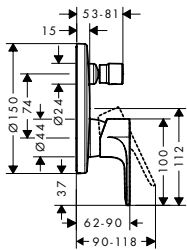

Rebris S Single lever bath mixers for concealed installation for iBox universal

Features of all variants

- 2 functions
- ceramic cartridge
- temperature limitation adjustable
- diverter with automatic resetting
- with silencer
- connection type: basic set
- min. operating pressure: 1 bar
- max. operating pressure: 10 bar