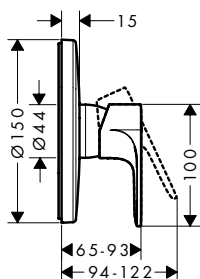

Rebris S Single lever shower mixer for concealed installation for iBox universal

Features

- 1 function
- maximum flow rate at 3 bar: 23,4 l/min
- ceramic cartridge
- temperature limitation adjustable
- connection type: basic set
- min. operating pressure: 1 bar
- max. operating pressure: 10 bar