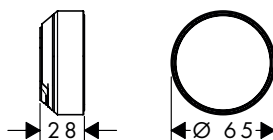

RainButton Symbol overhead shower spray 02

! Required parts:			code no.	
	RainButton iBox Control		01600180	
	RainButton Qi charging pad		25100000	
	RainButton iBox Hub		25020180	
! Required parts (choose one)			available from	code no.
	RainButton iBox Control CombiSolution 2 functions	NEW	Q2/2023	15855180
	RainButton iBox Control CombiSolution 3 functions	NEW	Q2/2023	15857180

RainButton Symbol overhead shower spray 03

Features

- push button for controlling the overhead shower jet 03
- comfortable operation pushing movement
- LED status display (battery level, fault, connection)
- Radio standard: BLE
- chargeable via a Qi charging pad
- removable for loading
- Battery life up to 3 months during normal operation
- power supply: Battery mode
- outlets may be operated simultaneously
- degree of protection: IPX7
- temperature limitation not adjustable
- material: metal housing, safety glass
- installation: The symbols can be freely placed via an adhesive or screw connection
- surface front screen: graphite colour, satined

finish	available from	code no.
Chrome		25014000
Brushed Bronze	NEW	Q2/2023 25014140
Brushed Black Chrome	NEW	Q2/2023 25014340
Matt Black	NEW	Q2/2023 25014670
Matt White		25014700
Polished Gold Optic	NEW	Q2/2023 25014990

i 25014000 Surface front screen: mirror glass, housing chrome.

! Required parts:			code no.	
	RainButton iBox Hub		25020180	
	RainButton iBox Control		01600180	
	RainButton Qi charging pad		25100000	
! Required parts (choose one)			available from	code no.
	RainButton iBox Control CombiSolution 2 functions	NEW	Q2/2023	15855180
	RainButton iBox Control CombiSolution 3 functions	NEW	Q2/2023	15857180