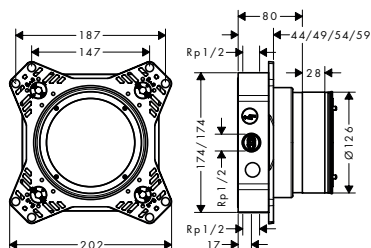

13632000

iBox universal 2 Basic set

Features

- suitable for all new shower, bath tub and thermostat finish sets for concealed installation
- material: dezincification brass, EPP foam, heat and sound insulating
- connection thread Rp 1/2
- connection dimension: DN15
- rotationally-symmetric installation
- sound-decoupled installation
- flexible mounting ring for different mounting situations
- mounting ring adjustable in 5 mm steps
- mounting ring suitable for front and rear installation
- no shortening necessary thanks to sliding sleeve
- Support aid for the spirit level
- integrated spirit level for correct horizontal and vertical alignment
- sealing foil permanently fixed
- power supply: DN16 conduit
- minimum mounting depth: 80 mm
- maximum mounting depth: 108 mm