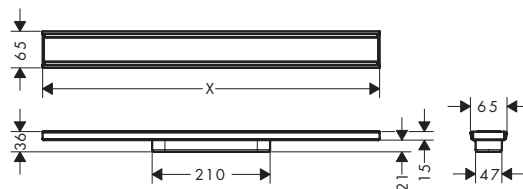

RainDrain Original Finish sets shower drains

Features of all variants

- consists of: finish set shower drain, installation set, Dryphon, sealing membrane, grate removal tool
- mounting type: free in the floor
- frameless design
- easy to clean surface
- height adjustable by 10 mm
- tile thickness: up to 18 mm
- up to 49 l/min drainage capacity
- where to use: renovation, new construction
- grate removal tool allows easy removal of the finish set
- type of odour seal: mechanical
- Dryphon enables waterless siphon system
- installation on the screed
- grate material: Stainless Steel 304 (1.4301)

600 - 1200

Technologies

Installation

Overview variants

length (mm)	finish	available from	code no.
600	● Brushed Stainless Steel NEW	Q1/2023	56196800
700	● Brushed Stainless Steel NEW	Q1/2023	56197800
800	● Brushed Stainless Steel NEW	Q1/2023	56198800
900	● Brushed Stainless Steel NEW	Q1/2023	56199800
1000	● Brushed Stainless Steel NEW	Q1/2023	56200800
1200	● Brushed Stainless Steel NEW	Q1/2023	56201800

Required parts (choose one)

	code no.
uBox universal Base set for finish sets for standard installation	01001180
uBox universal Base set for finish sets for flat installation	01000180
uBox universal Base set for finish sets for vertical installation	01002180