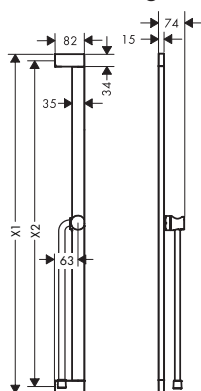

950 mm 663 mm

scale drawing

Overview variants

length shower bar (mm)	finish		available from	code no.
950	Chrome	NEW	Q3/2023	24405000
	Matt Black	NEW	Q3/2023	24405670
	Matt White	NEW	Q3/2023	24405700
	Brushed Bronze	NEW	Q3/2023	24405140
663	Chrome	NEW	Q3/2023	24402000
	Brushed Bronze	NEW	Q3/2023	24402140
	Matt Black	NEW	Q3/2023	24402670
	Matt White	NEW	Q3/2023	24402700