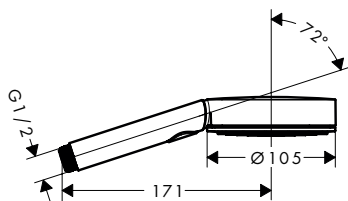

Pulsify Planet Edition Hand shower 105 3jet Relaxation EcoSmart+ Select

Features

- shower head size: 105 mm
- spray type: PowderRain, IntenseRain, Massage spray
- convenient spray selection via Select button
- spray disc surface: graphite
- minimum flow pressure: 1,2 bar
- with internal water conduction
- rinseable sieve insert
- connection thread G 1/2
- connection dimension: DN15
- suitable for continuous flow water heaters