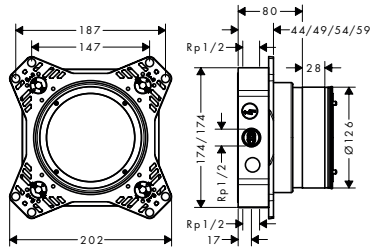

Extension iBox universal 2 basic set 2,5 cm

NEW

Q3/2023

13632000

iBox universal 2 Basic set

Features

- suitable for all new shower, bath tub and thermostat finish sets for concealed installation
- material: dezincification brass, EPP foam, heat and sound insulating
- connection thread Rp 1/2
- connection dimension: DN15
- rotationally-symmetric installation
- sound-decoupled installation
- flexible mounting ring for different mounting situations
- mounting ring adjustable in 5 mm steps
- mounting ring suitable for front and rear installation
- no shortening necessary thanks to sliding sleeve
- Support aid for the spirit level
- integrated spirit level for correct horizontal and vertical alignment
- sealing foil permanently fixed
- power supply: DN16 conduit
- minimum mounting depth: 80 mm
- maximum mounting depth: 108 mm