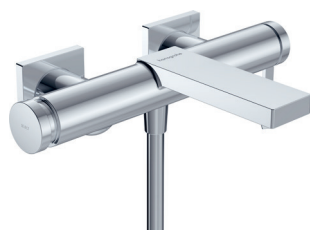

Technologies

finish		available from	code no.
Chrome	NEW	Q2/2023	73420000
Brushed Bronze	NEW	Q3/2023	73420140
Matt Black	NEW	Q2/2023	73420670
Matt White	NEW	Q3/2023	73420700

DuoTurn E Mixer for concealed installation for 2 functions