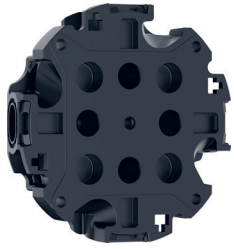

Adapter plate for iBox universal 2

Features

· is required when installing iBox universal compatible overhead showers, shower,

bath tub and thermostat finish sets for concealed installation in conjunction with the iBox universal 2

	available from	code no.
NEW	Q3/2023	13588000

Extension iBox universal 2 basic set 2,5 cm

Features

· extension for basic set

· is required if the basic set is installed too deep

· extension length: 25 mm