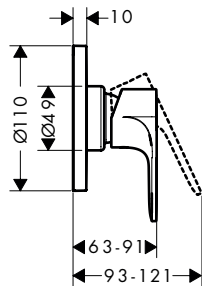

Rebris E Single lever shower mixer for concealed installation

Features

- 1 function
- maximum flow rate at 3 bar: 28,7 l/min
- connection type: basic set
- min. operating pressure: 1 bar
- max. operating pressure: 10 bar