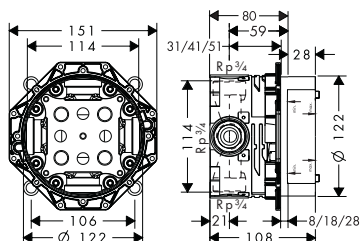

iBox universal Basic set

Features

- suitable for all shower, bath tub and thermostat finish sets for concealed installation
- connection thread Rp 3/4
- connection dimension: DN20
- rotationally-symmetric installation
- sound-decoupled installation
- minimum mounting depth: 80 mm
- maximum mounting depth: 108 mm