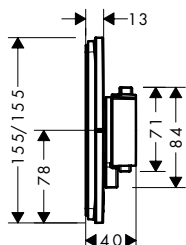

- 1 function
- thermostat cartridge
- water flow control with stop function
- temperature and volume control
- material handles: metal
- maximum flow rate at 3 bar: 59 l/min
- min. operating pressure: 1 bar
- max. operating pressure: 10 bar
- flat escutcheon for more space in the shower
- escutcheon can be aligned by +/- 3°
- easy installation due to pre-assembled function block
- handles always at the same height regardless of the installation depth of the basic set
- safety stop at 40 °C
- temperature limitation adjustable
- the thermostat offers the possibility for thermal disinfection
- connection type: basic set iBox universal 2