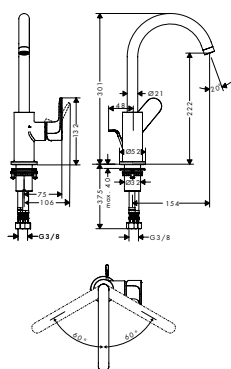

Rebris S Single lever basin mixer 210 with swivel spout and pop-up waste set

Features

- consists of: single lever basin mixer, waste set
- ComfortZone 210
- projection: 154 mm
- spout height: 222 mm
- swivel range 120°
- spray type: normal spray
- maximum flow rate at 3 bar: 5 l/min
- ceramic cartridge
- temperature limitation adjustable
- suitable for continuous flow water heaters
- pop-up waste set G 1 1/4
- material waste set: synthetic
- connection type: G 3/8 connections
- connection dimension: DN15