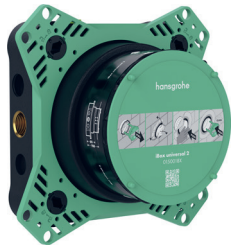

iBox universal 2 Basic set

Features

- suitable for all new shower, bath tub and thermostat finish sets for concealed installation
- material: dezincification brass, EPP foam, heat and sound insulating
- connection thread Rp 1/2
- connection dimension: DN15
- rotationally-symmetric installation
- sound-decoupled installation
- flexible mounting ring for different mounting situations
- mounting ring adjustable in 5 mm steps
- mounting ring suitable for front and rear installation
- no shortening necessary thanks to sliding sleeve
- Support aid for the spirit level
- integrated spirit level for correct horizontal and vertical alignment
- sealing foil permanently fixed
- power supply: DN16 conduit
- minimum mounting depth: 80 mm
- maximum mounting depth: 108 mm

Technologies

Installation

	available from	code no.
NEW	Q3/2023	01500180

Optional parts:

		available from	code no.
	Adapter plate for iBox universal 2	NEW	Q3/2023 13588000
	Extension iBox universal 2 basic set 2,5 cm	NEW	Q3/2023 13632000