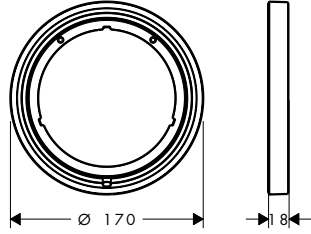

Features

- for installation between tiles and finish set
- is required if the basic set is installed too flat
- for larger tile coverage
- suitable for all shower, bath tub and thermostat finish sets for concealed installation
- diameter: 170 mm
- extension length: 5 mm