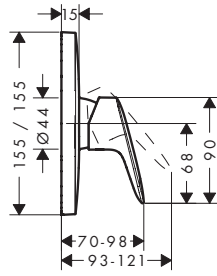

Logis Single lever shower mixer for concealed installation for iBox universal

Features

- 1 function
- maximum flow rate at 3 bar: 29,3 l/min
- ceramic cartridge
- temperature limitation adjustable
- connection type: basic set

finish	available from	code no.
● Matt Black	NEW	Q2/2023 71605670

Required parts:

iBox universal Basic set

code no.

01800180