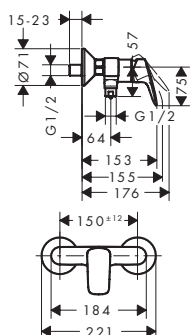

Logis Single lever shower mixer for exposed installation with 2 flow rates

Features

- 1 function
- centre distance: 150 ± 12 mm
- maximum flow rate at 3 bar: 12,4 l/min
- flow rate of hand shower at 3 bar: 12,4 l/min
- ceramic cartridge with Eco handle position for a reduced flowrate by up to 50%
- temperature limitation adjustable
- non-return valve
- with silencer
- hose connection DN15
- connection dimension: DN15
- connection type: s-shaped connections