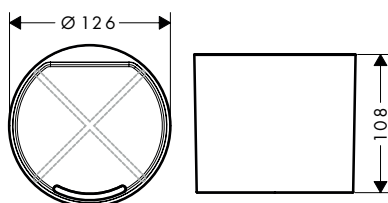

WallStoris Planet Edition Tumbler

Features

- consists of: tumbler, partition wall
- material: plastic dyed through
- recess for draining water
- accessory can be clicked onto the wall bar
- ideal to store shampoo, razors, tooth paste
- with a partition that can be repositioned or removed
- dishwasher safe, easy to clean