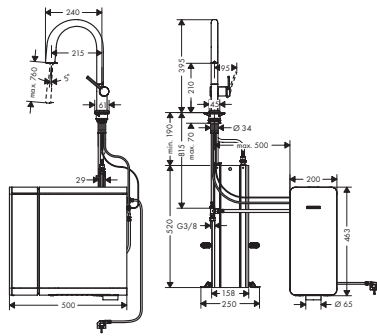

Aqittura M91 SodaSystem 210, pull-out spout, 1 jet, sBox

Features

- consists of: single lever kitchen mixer, hose box, filterhead, mineralisation cartridge Harmony with filter, SodaBase
- not included: CO2 bottle
- ComfortZone 210
- swivel range adjustable in 3 steps 60°, 110° or 150°
- laminar spray
- maximum flow rate at 3 bar: 6,2 l/min
- ceramic cartridge
- connection type: G 3/8 connections
- integrated non-return valve
- suitable for continuous flow water heaters
- sBox for quiet, smooth and protected hose guidance in the cabinet, under the countertop
- extension length up to 76 cm
- tap hole with Ø 35 mm required
- separate water supply for filtered and unfiltered water
- cooled, filtered drinking water in still, medium and sparkling via selection button on the spout
- control and monitoring of consumption data via hansgrohe home App
- filter capacity: 300 l
- cooling capacity: 7 l/h cooled water
- push notification for low filter or CO2 capacity (hansgrohe home App)
- power consumption: 170 W (cooling phase), 1,6 W (standby)
- power supply: 230V ±10 %
- maximum withdrawal quantity (cooled/sparkling water): 2 l/min

Technologies

Spray types

finish	code no.
Chrome	76836000
Matt Black	76836670
Stainless Steel Finish	76836800

Optional parts:	code no.
Filter active carbon	76814000
Filter ion exchanger and active carbon	76815000
Filter ion exchanger Pro and active carbon	76827000
Mineralisation and filter Harmony	76828000
Mineralisation and filter Life	76829000
Mineralisation and filter Sport	76830000