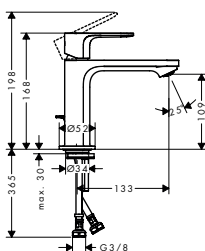

80

110

240

Sustainability

Technologies

Overview variants

Comfort-Zone	projection (mm)	spout height (mm)	waste set	CoolStart	for wash bowls	max. flow rate at 3 bar (l/min)	finish	code no.
80	121	84	pop-up	■	-	5	● Chrome	72513000
							● Matt Black	72513670
80	121	84	pop-up	■	-	4	● Chrome	72586000
							● Matt Black	72586670
80	121	84	metal pop-up	■	-	5	● Chrome	72584000
							● Matt Black	72584670
80	121	84	without	■	-	5	● Chrome	72514000
80	121	84	pop-up	-	-	5	● Chrome	72510000
110	133	109	pop-up	■	-	5	● Chrome	72519000
							● Matt Black	72519670
110	133	109	pop-up	■	-	4	● Chrome	72588000
							● Matt Black	72588670
110	133	109	metal pop-up	■	-	5	● Chrome	72527000
							● Matt Black	72527670
110	133	109	without	■	-	5	● Chrome	72520000
							● Matt Black	72520670
110	133	109	pop-up	-	-	5	● Chrome	72517000
							● Matt Black	72517670