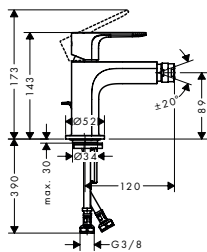

Features of all variants

- consists of: single lever bidet mixer, waste set
- projection 120 mm
- spout height: 89 mm
- aerator with ball pivot
- spray type: normal spray
- maximum flow rate at 3 bar: 5 l/min
- ceramic cartridge
- suitable for continuous flow water heaters
- pop-up waste set G 1¼
- connection type: G ¾ connections
- connection dimension: DN15