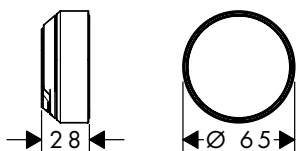

finish		available from	code no.
Chrome			25010000
Brushed Bronze	NEW	Q2/2023	25010140
Brushed Black Chrome	NEW	Q2/2023	25010340
Matt Black	NEW	Q2/2023	25010670
Matt White			25010700
Polished Gold Optic	NEW	Q2/2023	25010990

i 25010000 Surface front screen: mirror glass, housing chrome.