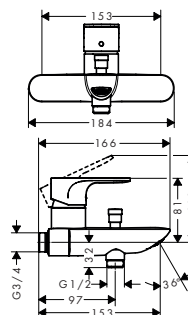

Rebris E Single lever bath mixers

Features of all variants

- 2 functions
- spray type mixer: normal spray
- ceramic cartridge
- temperature limitation adjustable
- diverter with automatic resetting
- with silencer
- suitable for continuous flow water heaters
- min. operating pressure: 1 bar
- max. operating pressure: 10 bar