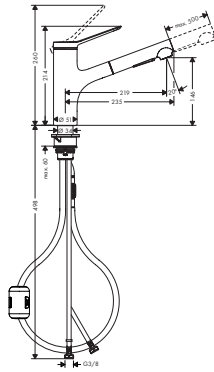

Zesis M33 Single lever kitchen mixer with metal pull-out spray

Features of all variants

- swivel range 150°
- laminar spray, shower spray
- lockable shower spray, spray returns through pressing spray diverter and spray returns automatically through handle closing
- quick connect hose
- connection dimension: DN15
- maximum flow rate at 3 bar: 8,2 l/min
- ceramic cartridge
- connection type: G 3/8 connections
- temperature limitation adjustable
- integrated non-return valve
- suitable for continuous flow water heaters
- metal pull-out spray

150