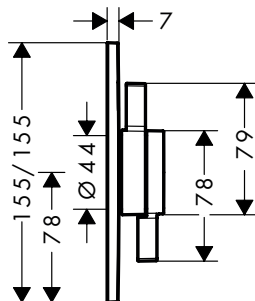

DuoTurn E Mixer for concealed installation for 2 functions

Features

- 2 functions
- volume control and diverter for 2 outlets
- maximum flow rate at 3 bar: 31 l/min
- flow rate of hand shower at 3 bar: 24 l/min
- ceramic cartridge for temperature control, shut-off/diverter valve
- flat escutcheon for more space in the shower
- easy installation due to pre-assembled function block
- handles always at the same height regardless of the installation depth of the basic set
- escutcheon can be aligned by +/- 3°
- material handles: metal
- connection type: basic set iBox universal 2
- min. operating pressure: 1 bar
- max. operating pressure: 10 bar
- mixer is delivered with buttons Rain small, Rain large, hand sower, Waterfall, bath tub

Sustainability

finish		available from	code no.
Chrome	NEW	Q3/2023	75417000
Brushed Bronze	NEW	Q3/2023	75417140
Matt Black	NEW	Q3/2023	75417670
Matt White	NEW	Q3/2023	75417700

Required parts:

iBox universal 2 Basic set

NEW

available from
Q3/2023

code no.
01500180

Optional parts:

Security combination according to EN 1717

NEW

available from
Q2/2023

code no.
13077000

ShowerSelect Comfort E Extension element 5 mm

finish

NEW

available from
Q3/2023

code no.

Chrome

NEW

Q3/2023

13612000

Brushed Bronze

NEW

Q3/2023

13612140

Matt Black

NEW

Q3/2023

13612670

Matt White

NEW

Q3/2023

13612700

ShowerSelect Comfort E Extension element 22 mm

finish

NEW

available from
Q3/2023

code no.

Chrome

NEW

Q3/2023

13617000

Brushed Bronze

NEW

Q3/2023

13617140

Matt Black

NEW

Q3/2023

13617670

Matt White

NEW

Q3/2023

13617700

DuoTurn Q Adapter for ShowerSelect Comfort extension element

NEW

Q3/2023

13628000

Extension iBox universal 2 basic set 2,5 cm

NEW

Q3/2023

13632000