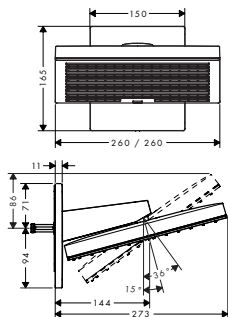

Pulsify E Overhead showers 2jet with wall connector

Features of all variants

- consists of: overhead shower, wall connector
- shower head size: 260 x 260 mm
- spray type: PowderRain, Intense PowderRain
- Fast Drain empties the overhead shower from an angle of 10°
- ball-joint: overhead shower angle adjustable
- material spray disc: plastic
- spray disc surface: graphite
- overhead shower removable for cleaning
- installation: wall-mounted - based on iBox
- connection type: basic set
- suitable for continuous flow water heaters