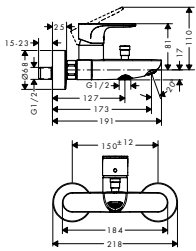

Rebris S Single lever bath mixers for exposed installation

Features of all variants

- 2 functions
- projection: 173 mm
- spray type mixer: normal spray
- ceramic cartridge
- diverter with automatic resetting
- protected against backflow, according to DIN EN 1717
- with silencer
- suitable for continuous flow water heaters
- min. operating pressure: 1 bar
- max. operating pressure: 10 bar