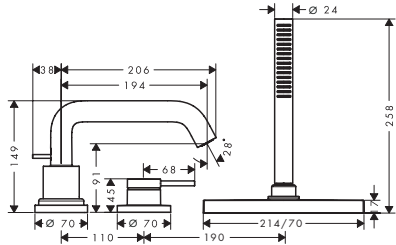

Tecturis S 3-hole rim mounted single lever bath mixer with sBox

Features

- consists of: 3-hole rim mounted single lever bath mixer, hand shower, shower holder, shower hose, hose box
- 2 functions
- projection: 194 mm
- spray type mixer: normal spray
- spray type hand shower: PowderRain
- maximum pull-out length of hand shower: 1.45 m
- sBox for quiet, smooth and protected hose guidance
- ceramic cartridge
- diverter with automatic resetting
- non-return valve
- protected against backflow, according to DIN EN 1717
- connection dimension: DN15
- connection type: basic set
- min. operating pressure: 1 bar
- max. operating pressure: 10 bar