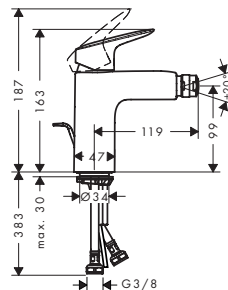

70

100

Technologies

Overview variants

ComfortZone	projection (mm)	spout height (mm)	waste set	finish	available from	code no.
70	119	71	pop-up	● Matt Black	NEW	Q2/2023 71204670
100	119	99	pop-up	● Matt Black	NEW	Q2/2023 71200670