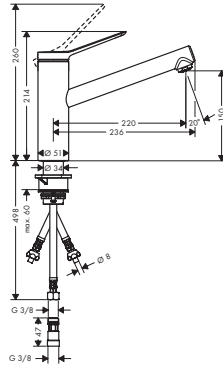

Zesis M33 Single lever kitchen mixer 150, LowPressure/vented hot water cylinders, 1 jet

Features

- for vented hot water cylinders (no pressure)
- ComfortZone 150
- swivel range adjustable in 3 steps 60°, 110° or 360°
- normal spray
- connection dimension: DN15
- maximum flow rate at 3 bar: 4 l/min
- ceramic cartridge
- connection type: G 3/8 connections
- temperature limitation adjustable
- not suitable for continuous flow water heaters

Technologies

Spray types

finish		available from	code no.
Chrome	NEW	Q1/2023	74806000
Matt Black	NEW	Q1/2023	74806670
Stainless Steel Finish	NEW	Q1/2023	74806800