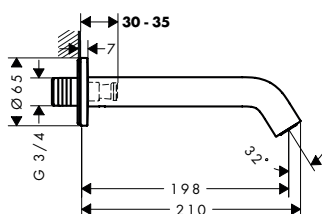

Tecturis S Bath spout

Features

- 1 function
- connection type: G 3/4
- with escutcheon
- projection 198 mm
- wall-mounted
- connection dimension: DN20
- spray type: normal spray