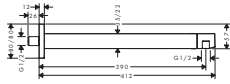

Shower arm E 39 cm

Features

- length: 390 mm
- installation type: concealed installation
- material: brass/ plastic
- connection type: G 1/2

finish		available from	code no.
Chrome	NEW	Q2/2023	24337000
Brushed Bronze	NEW	Q2/2023	24337140
Matt Black	NEW	Q2/2023	24337670
Matt White	NEW	Q2/2023	24337700