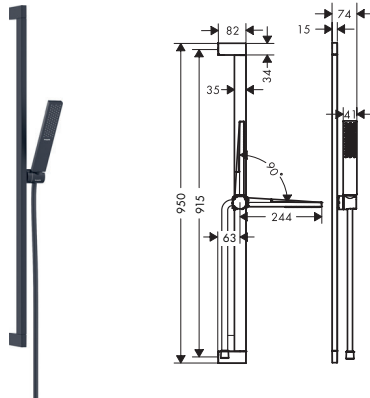

Pulsify E Shower sets 1jet

Features of all variants

- consists of: baton hand shower, shower bar, shower hose, slider
- shower head size: 100 x 25 mm
- spray type: PowderRain
- shower hose with conical nut on both ends
- pivot connector prevents hose from tangling
- wall mounting: screw fastening
- wall supports made of plastic
- wall bar type: swivelling shower bar
- hand shower holder for right- and left-hand installation
- metal hand shower holder
- profile pipe: cubic

950 mm