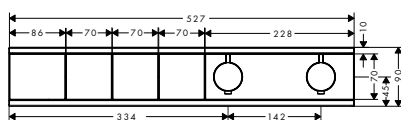

Technologies

finish		available from	code no.
Brushed Bronze	NEW	Q2/2023	15381140
Brushed Black Chrome	NEW	Q2/2023	15381340
Matt Black	NEW	Q2/2023	15381670
Polished Gold Optic	NEW	Q2/2023	15381990