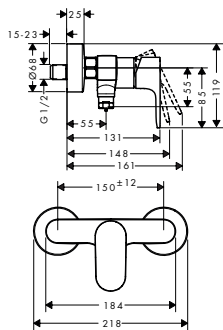

Rebris S Single lever shower mixer for exposed installation with 2 flow rates

Features

- 1 function
- centre distance: 150 ± 12 mm
- maximum flow rate at 3 bar: 18,3 l/min
- flow rate of hand shower at 3 bar: 18,3 l/min
- ceramic cartridge
- temperature limitation adjustable
- non-return valve
- with silencer
- hose connection DN15
- connection dimension: DN15
- connection type: s-shaped connections
- min. operating pressure: 1 bar
- max. operating pressure: 10 bar