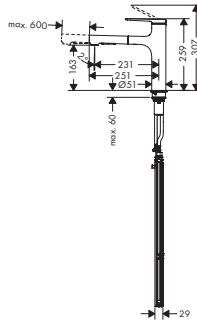

Zesis M33 Single lever kitchen mixer with metal pull-out spray

Features of all variants

- swivel range 150°
- laminar spray, shower spray
- lockable shower spray, spray returns through pressing spray diverter and spray returns automatically through handle closing
- quick connect hose
- connection dimension: DN15
- maximum flow rate at 3 bar: 8,2 l/min
- ceramic cartridge
- connection type: G 3/8 connections
- temperature limitation adjustable
- integrated non-return valve
- suitable for continuous flow water heaters
- metal pull-out spray

150

160

Technologies

Spray types

Overview variants

ComfortZone	hose retraction	extension length (cm)	finish	available from	code no.	
150	sBox	up to 76 cm	● Chrome NEW Q2/2023 74821000	NEW	Q2/2023	74821000
			● Matt Black NEW Q2/2023 74821670			
			● Stainless Steel Finish NEW Q2/2023 74821800			
150	weight	up to 50 cm	● Chrome NEW Q2/2023 74820000	NEW	Q2/2023	74820000
			● Matt Black NEW Q2/2023 74820670			
			● Stainless Steel Finish NEW Q2/2023 74820800			
160	sBox	up to 60 cm	● Chrome NEW Q2/2023 74823000	NEW	Q2/2023	74823000
			● Matt Black NEW Q2/2023 74823670			
			● Stainless Steel Finish NEW Q2/2023 74823800			
160	weight	up to 50 cm	● Chrome NEW Q2/2023 74822000	NEW	Q2/2023	74822000
			● Matt Black NEW Q2/2023 74822670			
			● Stainless Steel Finish NEW Q2/2023 74822800