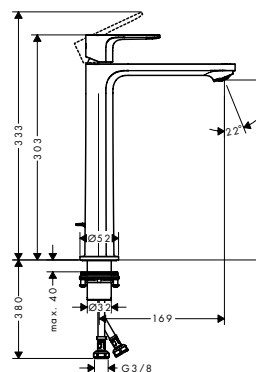

Rebris S Single lever basin mixers

Features of all variants

- spray type: normal spray
- ceramic cartridge
- temperature limitation adjustable
- suitable for continuous flow water heaters
- connection type: G 3/8 connections
- connection dimension: DN15

80

110

240

Sustainability

Technologies

Overview variants

Comfort-Zone	projection (mm)	spout height (mm)	waste set	CoolStart	for wash bowls	max. flow rate at 3 bar (l/min)	finish	code no.
80	121	84	pop-up	■	-	5	● Chrome	72513000
							● Matt Black	72513670
80	121	84	pop-up	■	-	4	● Chrome	72586000
							● Matt Black	72586670
80	121	84	metal pop-up	■	-	5	● Chrome	72584000
							● Matt Black	72584670
80	121	84	without	■	-	5	● Chrome	72514000
80	121	84	pop-up	-	-	5	● Chrome	72510000
110	133	109	pop-up	■	-	5	● Chrome	72519000
							● Matt Black	72519670
110	133	109	pop-up	■	-	4	● Chrome	72588000
							● Matt Black	72588670
110	133	109	metal pop-up	■	-	5	● Chrome	72527000
							● Matt Black	72527670
110	133	109	without	■	-	5	● Chrome	72520000
							● Matt Black	72520670
110	133	109	pop-up	-	-	5	● Chrome	72517000
							● Matt Black	72517670

Measurements within scale drawings are in mm.

Technical specifications and units of measure are subject to change.