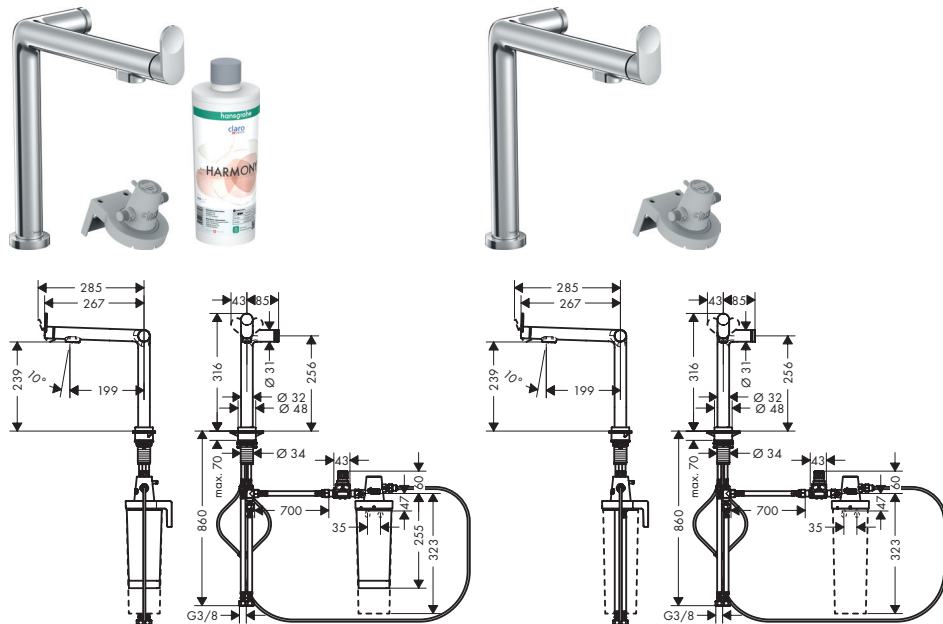

Aqittura M91 FilterSysteme with swivel spout

Features of all variants

- ComfortZone 240
- l-spout
- swivel range adjustable in 2 steps 60° or 110°
- laminar spray
- ceramic cartridge
- connection type: G 3/8 connections
- integrated non-return valve
- suitable for continuous flow water heaters
- tap hole with Ø 35 mm required
- separate water supply for filtered and unfiltered water
- filtered still drinking water via Select button
- filter connection: G 3/8 input and output
- maximum withdrawal quantity (filtered water): 1,8 l/min

Technologies

Spray types

Overview variants

ComfortZone	set	finish	code no.
240	with filter Harmony	● Chrome ● Matt Black ● Stainless Steel Finish	76802000 76802670 76802800
240	without filter	● Chrome ● Matt Black ● Stainless Steel Finish	76804000 76804670 76804800

Optional parts:

		code no.
	Filter active carbon	76814000
	Filter ion exchanger and active carbon	76815000
	Filter ion exchanger Pro and active carbon	76827000
	Mineralisation and filter Harmony	76828000
	Mineralisation and filter Life	76829000
	Mineralisation and filter Sport	76830000
	F23 Flowmeter	76818000