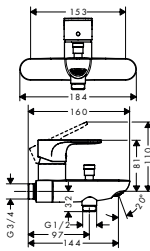

**Technologies****Overview variants**

centre distance (mm)	finish	code no.
150 ± 12	<ul style="list-style-type: none"> ● Chrome ● Matt Black 	<ul style="list-style-type: none"> 72440000 72440670
153	<ul style="list-style-type: none"> ● Chrome 	<ul style="list-style-type: none"> 72442000