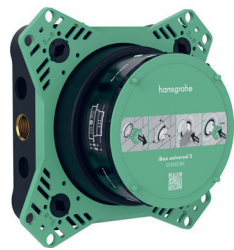

iBox universal 2 Basic set

Features

- suitable for all new shower, bath tub and thermostat finish sets for concealed installation
- material: dezincification brass, EPP foam, heat and sound insulating
- connection thread Rp 1/2
- connection dimension: DN15
- rotationally-symmetric installation
- sound-decoupled installation
- flexible mounting ring for different mounting situations
- mounting ring adjustable in 5 mm steps
- mounting ring suitable for front and rear installation
- no shortening necessary thanks to sliding sleeve
- Support aid for the spirit level
- integrated spirit level for correct horizontal and vertical alignment
- sealing foil permanently fixed
- power supply: DN16 conduit
- minimum mounting depth: 80 mm
- maximum mounting depth: 108 mm

Technologies

Installation

	available from	code no.
NEW	Q3/2023	01500180

Optional parts:

Adapter plate for iBox universal 2

NEW

available from

Q3/2023

code no.

13588000

Extension iBox universal 2 basic set 2,5 cm

NEW

Q3/2023

13632000