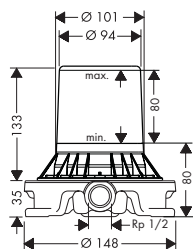

Basic set for mixers floor-standing

Features

- for mounting on unfinished floor
- suitable for single lever bath mixer, single lever basin mixer and bath spout floor-standing
- connection dimension: DN15
- minimum mounting depth: 53 mm
- maximum mounting depth: 133 mm