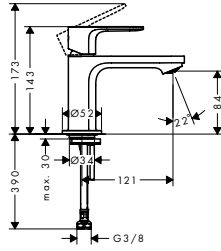

Sustainability

Technologies

finish	code no.
Chrome	72536000
Matt Black	72536670

Rebris S Pillar tap 80 with lever handle for cold water or pre-adjusted water without waste set

Features

- ComfortZone 80
- projection: 121 mm
- spout height: 84 mm
- spray type: normal spray
- maximum flow rate at 3 bar: 5 l/min
- ceramic cartridge
- for cold water connection
- connection type: G 3/8 connection hose
- connection dimension: DN 15