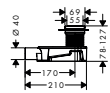

RainDrain Allround Complete sets shower drains

Features of all variants

- consists of: finish set shower drain, installation set, pre-assembled sealing membrane, grate removal tool, Siphons
- sealing membrane in 1300 x 1500 mm for complete sealing of the whole wet area
- connection diameter: DN40, DN50
- direction of outlet: horizontal
- easy to clean surface
- height adjustable installation set
- drainage capacity flat installation: up to 50 l/min
- drainage capacity standard installation: up to 48 l/min
- where to use: new construction, renovation
- rotatable and adjustable siphon body
- easy to clean siphon
- grate removal tool allows easy removal of the finish set
- with removable hair strainer
- type of odour seal: fluid
- mounting type: free in the floor
- choice of two different siphons
- grate material: Stainless Steel 304 (1.4301)
- suitable for primary drainage

700 - 1200