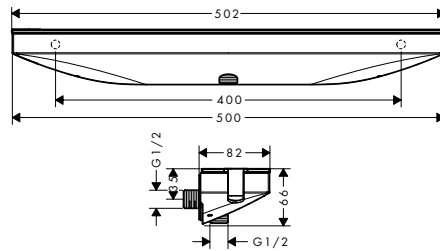

shower holder left

Overview variants

shower holder	finish		available from	code no.
right	Brushed Bronze	NEW	Q2/2023	26858140
	Brushed Black Chrome	NEW	Q2/2023	26858340
	Matt Black	NEW	Q2/2023	26858670
	Polished Gold Optic	NEW	Q2/2023	26858990
left	Brushed Bronze	NEW	Q2/2023	26843140
	Brushed Black Chrome	NEW	Q2/2023	26843340
	Matt Black	NEW	Q2/2023	26843670
	Polished Gold Optic	NEW	Q2/2023	26843990