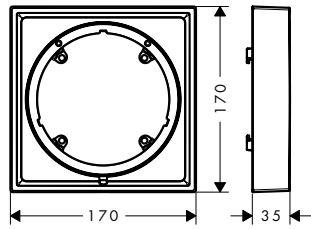

finish		available from	code no.
Chrome	NEW	Q3/2023	13617000
Brushed Bronze	NEW	Q3/2023	13617140
Brushed Black Chrome	NEW	Q3/2023	13617340
Matt Black	NEW	Q3/2023	13617670
Matt White	NEW	Q3/2023	13617700
Polished Gold Optic	NEW	Q3/2023	13617990

DuoTurn Q Adapter for ShowerSelect Comfort extension element

Features

- is required if the basic set is installed too flat