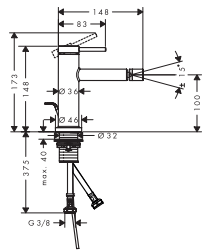

Tecturis S Single lever bidet mixer with pop-up waste set

Features

- consists of: single lever bidet mixer, waste set
- projection 148 mm
- spout height: 100 mm
- spray type: laminar spray
- ceramic cartridge
- temperature limitation adjustable
- suitable for continuous flow water heaters
- pop-up waste set G 1¼
- material waste set: metal
- connection type: G ¾ connections
- connection dimension: DN15