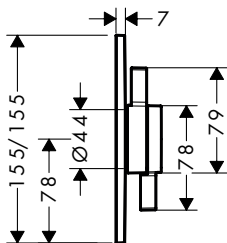

Features

- 1 function
- volume control for 1 outlet
- ceramic cartridge for temperature control, 1/2" ceramic shut-off valve
- flat escutcheon for more space in the shower
- easy installation due to pre-assembled function block
- handles always at the same height regardless of the installation depth of the basic set
- escutcheon can be aligned by +/- 3°
- material handles: metal
- connection type: basic set iBox universal 2
- min. operating pressure: 1 bar
- max. operating pressure: 10 bar
- mixer is delivered with button On/Off