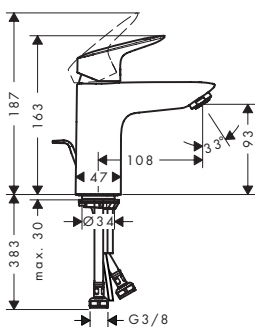

Logis Single lever basin mixers

Features of all variants

- spray type: normal spray
- maximum flow rate at 3 bar: 5 l/min
- ceramic cartridge
- temperature limitation adjustable
- suitable for continuous flow water heaters
- connection type: G 3/8 connections
- connection dimension: DN15

70

100

190

Sustainability

Technologies

Overview variants

ComfortZone	projection (mm)	spout height (mm)	waste set	CoolStart	finish	available from	code no.
70	107	67	pop-up	■	● Matt Black	NEW Q2/2023	71072670
70	107	67	without	■	● Matt Black	NEW Q2/2023	71073670
70	107	67	pop-up	-	● Matt Black	NEW Q2/2023	71070670
70	107	67	metal pop-up	-	● Matt Black	NEW Q2/2023	71170670
70	107	67	push-open	-	● Matt Black	NEW Q2/2023	71077670
70	107	67	without	-	● Matt Black	NEW Q2/2023	71071670
100	108	93	pop-up	■	● Matt Black	NEW Q2/2023	71102670
100	108	93	without	■	● Matt Black	NEW Q2/2023	71103670
100	108	93	pop-up	-	● Matt Black	NEW Q2/2023	71100670
100	108	93	metal pop-up	-	● Matt Black	NEW Q2/2023	71171670
100	108	93	push-open	-	● Matt Black	NEW Q2/2023	71107670
100	108	93	without	-	● Matt Black	NEW Q2/2023	71101670
190	166	195	pop-up	-	● Matt Black	NEW Q2/2023	71090670
190	166	195	without	-	● Matt Black	NEW Q2/2023	71091670