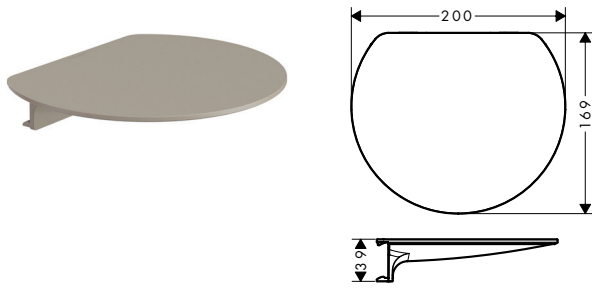

Technologies

finish	available from	code no.
Sand (recycled) NEW	Q2/2023	28912210

WallStoris Planet Edition Shelf

Features

- material shelf: plastic dyed through
- dimensions: 200 x 169 mm
- accessory can be clicked onto the wall bar
- ideal to store razors, mug, candles
- dishwasher safe, easy to clean