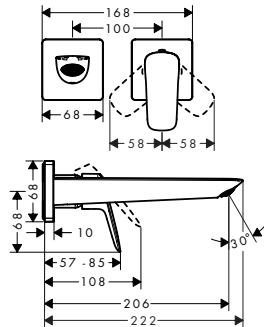

Logis Single lever basin mixer for concealed installation Fine wall-mounted with spout 20,6 cm

Features

- consists of: single lever basin mixer for concealed installation wall-mounted, waste set
- projection: 206 mm
- spray type: normal spray
- maximum flow rate at 3 bar: 5 l/min
- ceramic cartridge
- temperature limitation adjustable
- suitable for continuous flow water heaters
- non-closing waste set
- material waste set: metal
- connection type: basic set
- connection dimension: DN15
- handle can be positioned on the right or left, depending on the basic set installation