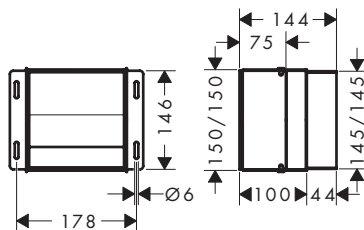

XtraStoris Original Recessed toilet paper holder 150/150 /140

Features

- installation depth: 140 mm
- where to use: new construction, renovation
- easy to clean surface
- frameless design
- wall type: drywall construction, solid wall construction
- material wall niche: Stainless Steel 304 (1.4301)
- with tear-off edge
- dimensions wall niche: 150 x 150 x 140 (HxWxD)
- required dimensions for sealing set: 150 x 198 x 144mm (HxWxD)