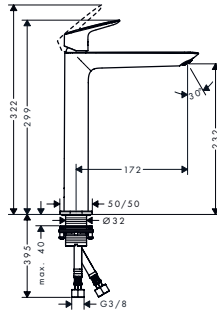

110

240

Sustainability

Technologies

Overview variants

Comfort-Zone	projection (mm)	spout height (mm)	waste set	CoolStart	for wash bowls	finish	available from	code no.
110	121	110	pop-up	■	-	● Matt Black	NEW	Q2/2023 71254670
110	121	110	without	■	-	● Matt Black	NEW	Q2/2023 71255670
110	121	110	pop-up	-	-	● Matt Black	NEW	Q2/2023 71251670
110	121	110	push-open	-	-	● Matt Black	NEW	Q2/2023 71252670
110	121	110	without	-	-	● Matt Black	NEW	Q2/2023 71253670
240	172	232	pop-up	-	■	● Matt Black	NEW	Q2/2023 71257670
240	172	232	without	-	■	● Matt Black	NEW	Q2/2023 71258670