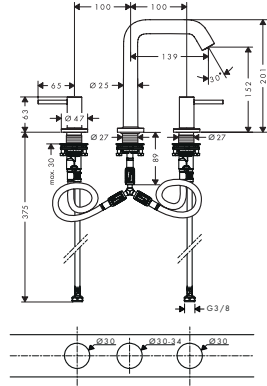

Features

- consists of: 3-hole basin mixer, waste set
- ComfortZone 150
- projection: 139 mm
- spout height: 152 mm
- spray type: normal spray
- ceramic cartridge
- suitable for continuous flow water heaters
- push-open waste set G 1 1/4
- material waste set: metal
- connection type: G 3/8 connections
- connection dimension: DN 15