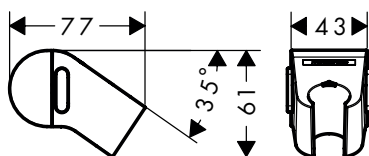

WallStoris Planet Edition Push slider

Features

- material: plastic
- for shower hoses with a conical nut
- height-adjustable slider with locking push-button slider
- slider is rotatable – can be used on vertical and horizontal wall bars