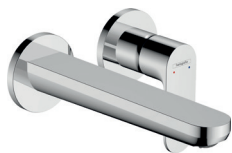

Rebris S Single lever basin mixer for concealed installation wall-mounted with spout 20 cm

Features

- consists of: single lever basin mixer for concealed installation wall-mounted, waste set
- projection: 200 mm
- spray type: normal spray
- maximum flow rate at 3 bar: 5 l/min
- ceramic cartridge
- temperature limitation adjustable
- suitable for continuous flow water heaters
- non-closing waste set
- material waste set: metal
- connection type: basic set
- connection dimension: DN 15
- handle can be positioned on the right or left, depending on the basic set installation