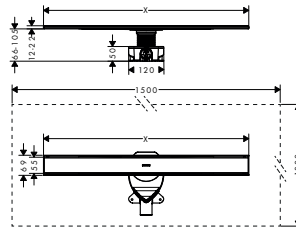

RainDrain Allround Complete sets shower drains

Features of all variants

- consists of: finish set shower drain, installation set, pre-assembled sealing membrane, grate removal tool, Siphons
- sealing membrane in 1300 x 1500 mm for complete sealing of the whole wet area
- connection diameter: DN40, DN50
- direction of outlet: horizontal
- easy to clean surface
- height adjustable installation set
- drainage capacity flat installation: up to 50 l/min
- drainage capacity standard installation: up to 48 l/min
- where to use: new construction, renovation
- rotatable and adjustable siphon body
- easy to clean siphon
- grate removal tool allows easy removal of the finish set
- with removable hair strainer
- type of odour seal: fluid
- mounting type: free in the floor
- choice of two different siphons
- grate material: Stainless Steel 304 (1.4301)
- suitable for primary drainage

700 - 1200

Technologies

Installation

Overview variants

	length (mm)	finish		available from	code no.
	700	● Brushed Stainless Steel	NEW	Q1/2023	56186800
	800	● Brushed Stainless Steel	NEW	Q1/2023	56187800
	900	● Brushed Stainless Steel	NEW	Q1/2023	56188800
	1000	● Brushed Stainless Steel	NEW	Q1/2023	56189800
	1200	● Brushed Stainless Steel	NEW	Q1/2023	56190800