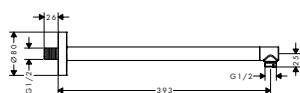

Shower arm S 39 cm

Features

- length: 390 mm
- installation type: concealed installation
- material: brass/ plastic
- connection type: G 1/2