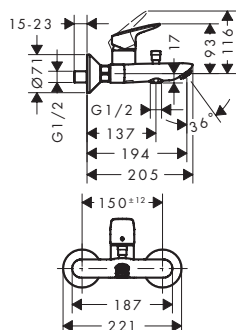

Logis Single lever bath mixer for exposed installation

Features

- 2 functions
- projection: 194 mm
- centre distance: 150 ± 12 mm
- spray type mixer: normal spray
- maximum flow rate at 3 bar: 20 l/min
- flow rate for bath spout at 3 bar: 20 l/min
- flow rate of hand shower at 3 bar: 17 l/min
- ceramic cartridge
- temperature limitation adjustable
- diverter with automatic resetting
- non-return valve
- with silencer
- suitable for continuous flow water heaters
- connection dimension: DN15
- connection type: s-shaped connections
- min. operating pressure: 1 bar
- max. operating pressure: 10 bar