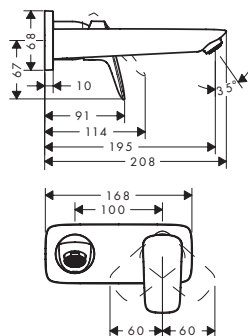

Logis Single lever basin mixer for concealed installation wall-mounted with spout 19,5 cm

Features

- consists of: single lever basin mixer for concealed installation wall-mounted, waste set
- projection: 195 mm
- spray type: normal spray
- maximum flow rate at 3 bar: 5 l/min
- ceramic cartridge
- temperature limitation adjustable
- suitable for continuous flow water heaters
- non-closing waste set
- material waste set: metal
- connection type: basic set
- connection dimension: DN15
- handle can be positioned on the right or left, depending on the basic set installation