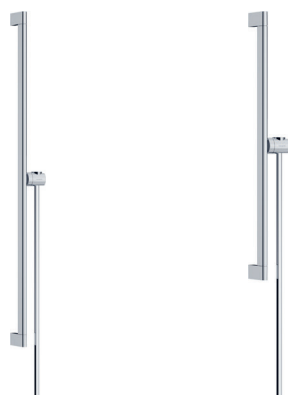

Shower arm S 39 cm

Features

- length: 390 mm
- installation type: concealed installation
- material: brass/ plastic
- connection type: G 1/2

finish		available from	code no.
Chrome	NEW	Q3/2023	24357000
Matt White	NEW	Q3/2023	24357700
Matt Black	NEW	Q3/2023	24357670
Brushed Bronze	NEW	Q3/2023	24357140

Unica Shower bars S Puro with easy slide hand shower holders

Features of all variants

- consists of: shower bar, slider, shower hose
- swivelling shower bar
- pivot connector prevents hose from tangling
- hose nut: for shower hoses with a conical nut
- profile pipe: round
- hand shower holder made of plastic/metal, hand shower holder for right- and left-hand installation
- hand shower holder with locking mechanism
- slider steplessly adjustable
- wall supports made of plastic

950 mm   663 mm