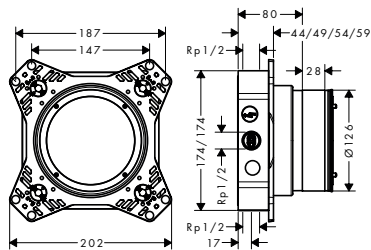

iBox universal 2 Basic set

Features

- suitable for all new shower, bath tub and thermostat finish sets for concealed installation
- material: dezincification brass, EPP foam, heat and sound insulating
- connection thread Rp 1/2
- connection dimension: DN15
- rotationally-symmetric installation
- sound-decoupled installation
- flexible mounting ring for different mounting situations
- mounting ring adjustable in 5 mm steps
- mounting ring suitable for front and rear installation
- no shortening necessary thanks to sliding sleeve
- Support aid for the spirit level
- integrated spirit level for correct horizontal and vertical alignment
- sealing foil permanently fixed
- power supply: DN16 conduit
- minimum mounting depth: 80 mm
- maximum mounting depth: 108 mm

Technologies

Installation

	available from	code no.
NEW	Q3/2023	01500180

Optional parts:

Adapter plate for iBox universal 2

NEW

available from

Q3/2023

code no.

13588000

Extension iBox universal 2 basic set 2,5 cm

NEW

Q3/2023

13632000