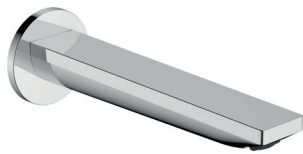

Rebris E Bath spout

Features

- connection type: G 1/2
- with escutcheon
- projection 200 mm
- wall-mounted
- maximum flow rate at 3 bar: 22 l/min
- spray type: normal spray