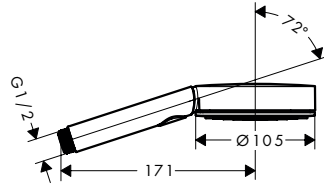

Pulsify Select S Hand showers 3jet

Features of all variants

- shower head size: 105 mm
- spray type: PowderRain, IntenseRain, Massage spray
- convenient spray selection via Select button
- spray disc surface: graphite
- with internal water conduction
- rinseable sieve insert
- connection thread G 1/2
- connection dimension: DN15
- suitable for continuous flow water heaters