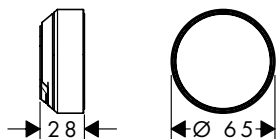

RainButton Symbol overhead shower spray 01

Features

- push button for controlling the overhead shower jet 01
- comfortable operation pushing movement
- LED status display (battery level, fault, connection)
- Radio standard: BLE
- chargeable via a Qi charging pad
- removable for loading
- Battery life up to 3 months during normal operation
- power supply: Battery mode
- outlets may be operated simultaneously
- degree of protection: IPX7
- temperature limitation not adjustable
- material: metal housing, safety glass
- installation: The symbols can be freely placed via an adhesive or screw connection
- surface front screen: graphite colour, satined

finish		available from	code no.
Chrome			25012000
Brushed Bronze	NEW	Q2/2023	25012140
Brushed Black Chrome	NEW	Q2/2023	25012340
Matt Black	NEW	Q2/2023	25012670
Matt White			25012700
Polished Gold Optic	NEW	Q2/2023	25012990

25012000 Surface front screen: mirror glass, housing chrome.

Required parts:

		code no.
	RainButton Qi charging pad	25100000
	RainButton iBox Hub	25020180
	RainButton iBox Control	01600180

Required parts (choose one)

			available from	code no.
	RainButton iBox Control CombiSolution 2 functions	NEW	Q2/2023	15855180
	RainButton iBox Control CombiSolution 3 functions	NEW	Q2/2023	15857180

RainButton Symbol overhead shower spray 02

Features

- push button for controlling the overhead shower jet 02
- comfortable operation pushing movement
- LED status display (battery level, fault, connection)
- Radio standard: BLE
- chargeable via a Qi charging pad
- removable for loading
- Battery life up to 3 months during normal operation
- power supply: Battery mode
- outlets may be operated simultaneously
- degree of protection: IPX7
- material: metal housing, safety glass
- installation: The symbols can be freely placed via an adhesive or screw connection
- surface front screen: graphite colour, satined