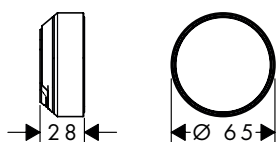

RainButton Symbol shoulder shower

! Required parts:			code no.
	RainButton iBox Control		01600180
	RainButton iBox Hub		25020180
	RainButton Qi charging pad		25100000

! Required parts (choose one)			available from	code no.
	RainButton iBox Control CombiSolution 2 functions	NEW	Q2/2023	15855180
	RainButton iBox Control CombiSolution 3 functions	NEW	Q2/2023	15857180

RainButton Symbol volume

Features

- rotary and push button for setting the amount of water
- comfortable operation turning and pushing movement
- Cleaning lock for easy cleaning
- LED display for quantity and cleaning mode
- LED status display (battery level, fault, connection)
- Radio standard: BLE
- chargeable via a Qi charging pad
- removable for loading
- Battery life up to 2 months during normal operation
- symbol volume is optional. Function is adjustable via app
- power supply: Battery mode
- degree of protection: IPX7
- temperature limitation not adjustable
- material: metal housing, safety glass
- installation: The symbols can be freely placed via an adhesive or screw connection
- surface front screen: graphite colour, satined

finish		available from	code no.
	Chrome		25011000
	Brushed Bronze	NEW	Q2/2023 25011140
	Brushed Black Chrome	NEW	Q2/2023 25011340
	Matt Black	NEW	Q2/2023 25011670
	Matt White		25011700
	Polished Gold Optic	NEW	Q2/2023 25011990

i 25011000 Surface front screen: mirror glass, housing chrome.

! Required parts:			code no.
	RainButton iBox Hub		25020180
	RainButton Qi charging pad		25100000
	RainButton iBox Control		01600180

! Required parts (choose one)			available from	code no.
	RainButton iBox Control CombiSolution 2 functions	NEW	Q2/2023	15855180
	RainButton iBox Control CombiSolution 3 functions	NEW	Q2/2023	15857180