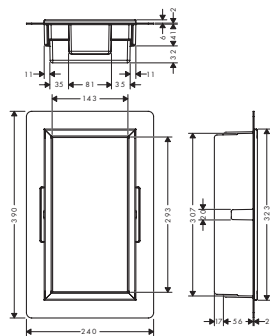

XtraStoris Original Wall niches with frame

Features of all variants

- consists of: wall niche with frame, sealing set, installation set
- where to use: new construction, renovation
- easy to clean surface
- suitable for use in wet areas
- wall type: solid wall construction, drywall construction
- material sealing set: Polystyrene (PS)
- material wall niche: Stainless Steel 304 (1.4301)
- required dimensions for sealing set: 323 x 313 x 75 mm (HxWxD)

300/150/70