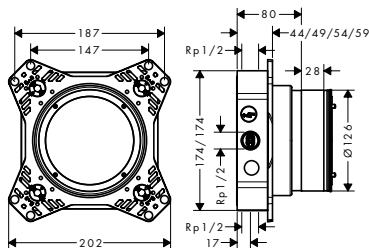

iBox universal 2 Basic set

Features

- suitable for all new shower, bath tub and thermostat finish sets for concealed installation
- material: dezincification brass, EPP foam, heat and sound insulating
- connection thread Rp 1/2
- connection dimension: DN15
- rotationally-symmetric installation
- sound-decoupled installation
- flexible mounting ring for different mounting situations
- mounting ring adjustable in 5 mm steps
- mounting ring suitable for front and rear installation
- no shortening necessary thanks to sliding sleeve
- Support aid for the spirit level
- integrated spirit level for correct horizontal and vertical alignment
- sealing foil permanently fixed
- power supply: DN16 conduit
- minimum mounting depth: 80 mm
- maximum mounting depth: 108 mm

Technologies

Installation

	available from	code no.
NEW	Q3/2023	01500180

Optional parts:

Adapter plate for iBox universal 2

NEW

available from

Q3/2023

code no.

13588000

Extension iBox universal 2 basic set 2,5 cm

NEW

Q3/2023

13632000