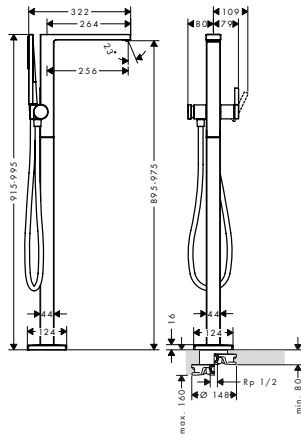

Tecturis E Single lever bath mixer floor-standing

Features

- consists of: single lever bath mixer floor standing, baton hand shower, shower hose, shower holder
- 2 functions
- projection: 194 mm
- spray type mixer: WaterfallStream
- spray type hand shower: PowderRain
- ceramic cartridge
- pressure diverter Select with automatic resetting
- non-return valve
- connection dimension: DN15
- connection type: basic set
- min. operating pressure: 1 bar
- max. operating pressure: 10 bar