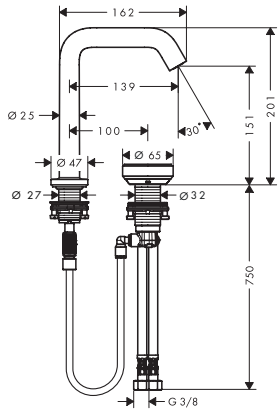

Tecturis S 2-hole basin mixer 150 CoolStart with waste set

Features

- consists of: 2-hole basin mixer, waste set
- ComfortZone 150
- projection: 139 mm
- spout height: 151 mm
- spray type: normal spray
- Select cartridge with temperature control
- comfortable operation turning and pushing movement
- material control element: metal housing, safety glass
- suitable for continuous flow water heaters
- non-closing waste set
- material waste set: metal
- connection type: G 3/8 connections
- connection dimension: DN15
- flexible positioning of control element possible
- cold water in middle position
- no soiling of the outlet due to water spots
- quick connect hose