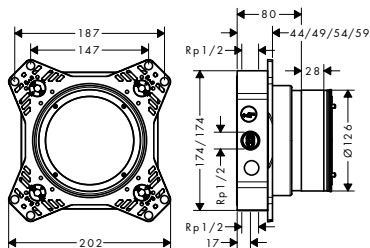

iBox universal 2 Basic set

Features

- suitable for all new shower, bath tub and thermostat finish sets for concealed installation
- material: dezincification brass, EPP foam, heat and sound insulating
- connection thread Rp 1/2
- connection dimension: DN15
- rotationally-symmetric installation
- sound-decoupled installation
- flexible mounting ring for different mounting situations
- mounting ring adjustable in 5 mm steps
- mounting ring suitable for front and rear installation
- no shortening necessary thanks to sliding sleeve
- Support aid for the spirit level
- integrated spirit level for correct horizontal and vertical alignment
- sealing foil permanently fixed
- power supply: DN16 conduit
- minimum mounting depth: 80 mm
- maximum mounting depth: 108 mm

Technologies

Installation

	available from	code no.
NEW	Q3/2023	01500180

Optional parts:

Adapter plate for iBox universal 2

NEW

available from

Q3/2023

code no.

13588000

Extension iBox universal 2 basic set 2,5 cm

NEW

Q3/2023

13632000