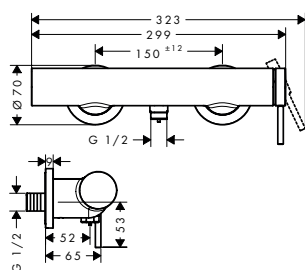

Tecturis S Single lever shower mixer for exposed installation

Features

- 1 function
- centre distance: 150 ± 12 mm
- maximum flow rate at 3 bar: 12,3 l/min
- ceramic cartridge
- temperature limitation adjustable
- non-return valve
- with silencer
- hose connection DN15
- connection dimension: DN15
- connection type: s-shaped connections
- min. operating pressure: 1 bar
- max. operating pressure: 10 bar

finish		available from	code no.
Chrome	NEW	Q2/2023	73622000
Brushed Bronze	NEW	Q2/2023	73622140
Matt Black	NEW	Q2/2023	73622670
Matt White	NEW	Q2/2023	73622700