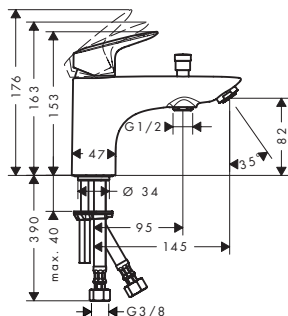

Logis Single lever bath and shower mixer Monotrou with 2 flow rates

Features

- 2 functions
- projection: 145 mm
- spray type mixer: normal spray
- maximum flow rate at 3 bar: 20,5 l/min
- flow rate for bath spout at 3 bar: 20,5 l/min
- flow rate of hand shower at 3 bar: 14,9 l/min
- ceramic cartridge with Eco handle position for 2 flow rates
- temperature limitation adjustable
- diverter with automatic resetting
- non-return valve
- suitable for continuous flow water heaters
- connection dimension: DN15
- connection type: G 3/8 connections
- min. operating pressure: 1 bar
- max. operating pressure: 10 bar