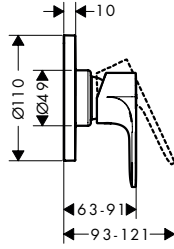

Rebris E Single lever shower mixer set for concealed installation

Features

- consists of: single lever shower mixer, basic set
- 1 function
- maximum flow rate at 3 bar: 28,7 l/min
- ceramic cartridge
- temperature limitation adjustable
- connection type: basic set
- min. operating pressure: 1 bar
- max. operating pressure: 10 bar

finish	code no.
● Chrome	72658000
● Matt Black	72658670