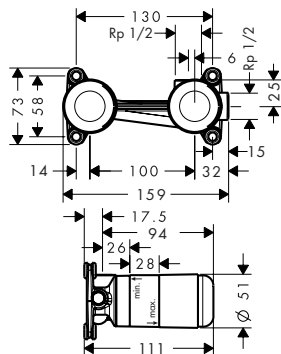

Basic set for single lever basin mixer for concealed installation wall-mounted

Features

- variable positioning of the mixer system, can be left or right of the spout
- easy orientation due to support surfaces for the spirit level
- with building protection cover against contamination during assembly
- with dimension indication for exact determination of the installation depth
- with pre-mounted fastening lugs for mounting in drywall and solidwall
- sound-decoupled installation
- connection dimension: DN15
- minimum mounting depth: 44 mm
- maximum mounting depth: 72 mm