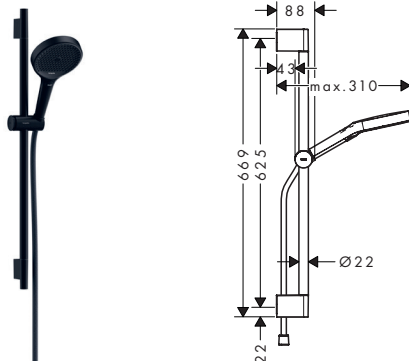

669 mm

Sustainability

Technologies

Spray types

Overview variants

length shower bar (mm)	finish	available from	code no.
959	Chrome	NEW	Q3/2023 28744000
	Brushed Bronze	NEW	Q3/2023 28744140
	Brushed Black Chrome	NEW	Q3/2023 28744340
	Matt Black	NEW	Q3/2023 28744670
	Matt White	NEW	Q3/2023 28744700
	Polished Gold Optic	NEW	Q3/2023 28744990
959	Chrome	NEW	Q3/2023 28743000
	Brushed Bronze	NEW	Q3/2023 28743140
	Brushed Black Chrome	NEW	Q3/2023 28743340
	Matt Black	NEW	Q3/2023 28743670
	Matt White	NEW	Q3/2023 28743700
	Polished Gold Optic	NEW	Q3/2023 28743990
669	Chrome	NEW	Q3/2023 28746000
	Brushed Bronze	NEW	Q3/2023 28746140
	Brushed Black Chrome	NEW	Q3/2023 28746340
	Matt Black	NEW	Q3/2023 28746670
	Matt White	NEW	Q3/2023 28746700
	Polished Gold Optic	NEW	Q3/2023 28746990
669	Chrome	NEW	Q3/2023 28745000
	Brushed Bronze	NEW	Q3/2023 28745140
	Brushed Black Chrome	NEW	Q3/2023 28745340
	Matt Black	NEW	Q3/2023 28745670
	Matt White	NEW	Q3/2023 28745700
	Polished Gold Optic	NEW	Q3/2023 28745990