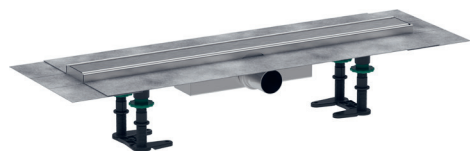

RainDrain Compact Complete sets shower drains for flat installation

Features of all variants

- consists of: finish set shower drain, installation set, siphon, grate removal tool, pre-assembled sealing membrane
- pre-assembled sealing membrane
- water seal: 30 mm
- connection diameter: DN40
- direction of outlet: horizontal
- easy to clean surface
- up to 27 l/min drainage capacity
- where to use: renovation, new construction
- tile thickness: up to 18 mm
- suitable for every type of tile and tile thickness
- removable water lock
- easy to clean siphon
- grate removal tool allows easy removal of the finish set
- type of odour seal: fluid
- minimal installation height 43 mm
- Basic set height: 30 mm
- material siphon: ABS
- mounting type: free in the floor
- grate material: Stainless Steel 304 (1.4301)
- suitable for primary drainage

600 - 1200

Technologies

Installation

Overview variants

length (mm)	finish	available from	code no.
600	● Brushed Stainless Steel	NEW	Q1/2023 56162800
700	● Brushed Stainless Steel	NEW	Q1/2023 56164800
800	● Brushed Stainless Steel	NEW	Q1/2023 56166800
900	● Brushed Stainless Steel	NEW	Q1/2023 56168800
1000	● Brushed Stainless Steel	NEW	Q1/2023 56170800
1200	● Brushed Stainless Steel	NEW	Q1/2023 56172800