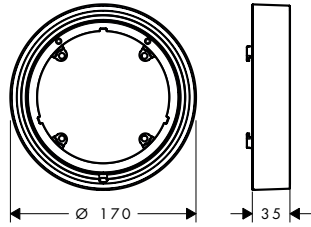

finish		available from	code no.
Chrome	NEW	Q3/2023	13624000
Brushed Bronze	NEW	Q3/2023	13624140
Brushed Black Chrome	NEW	Q3/2023	13624340
Matt Black	NEW	Q3/2023	13624670
Matt White	NEW	Q3/2023	13624700

DuoTurn S Adapter for ShowerSelect Comfort extension element

Features

- is required if the basic set is installed too flat