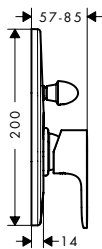

Rebris S Single lever bath mixer for concealed installation

Features

- 2 functions
- maximum flow rate at 3 bar: 30,7 l/min
- flow rate for bath spout at 3 bar: 30,7 l/min
- flow rate of hand shower at 3 bar: 27,4 l/min
- diverter with automatic resetting
- connection type: basic set
- min. operating pressure: 1 bar
- max. operating pressure: 10 bar