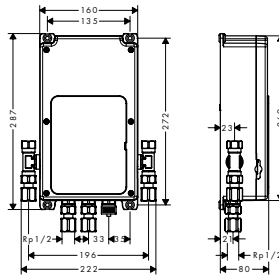

RainButton iBox Control CombiSolution

Features of all variants

- suitable for all Hansgrohe showers
- material: plastic housing
- 1 hot and 1 cold water Rp 1/2 entrance
- 3 mixed water outlets Rp 1/2
- Connection to the solenoid valves
- CAN connection for communication with the iBox Hub
- control of quantity and temperature
- Temperature safety lock at 40°C, max. mixed water temperature limited to 43°
- comfort function for hot water rinsing, possible up to 70°C for a short time
- Bypass for rinsing function
- Shut-off function
- sieve to prevent soiling
- revision shaft necessary, installation in protection area 3
- increased security through IPX4 protected electronics
- vertical installation
- sound-decoupled installation

Overview variants

number of functions		available from	code no.
2 functions	NEW	Q2/2023	15855180
3 functions	NEW	Q2/2023	15857180

Required parts:		finish	available from	code no.
	RainButton iBox Hub			25020180
	RainButton Symbol scenario	- Chrome - Brushed Bronze NEW - Brushed Black Chrome NEW - Matt Black NEW - Matt White - Polished Gold Optic NEW	- Q2/2023 - Q2/2023 - Q2/2023 - Q2/2023	25017000 25017140 25017340 25017670 25017700 25017990
	RainButton Symbol temperature	- Chrome - Brushed Bronze NEW - Brushed Black Chrome NEW - Matt Black NEW - Matt White - Polished Gold Optic NEW	- Q2/2023 - Q2/2023 - Q2/2023 - Q2/2023	25010000 25010140 25010340 25010670 25010700 25010990
	RainButton Symbol warm up	- Chrome - Brushed Bronze NEW - Brushed Black Chrome NEW - Matt Black NEW - Matt White - Polished Gold Optic NEW	- Q2/2023 - Q2/2023 - Q2/2023 - Q2/2023	25018000 25018140 25018340 25018670 25018700 25018990
	RainButton Symbol overhead shower spray 01	- Chrome - Brushed Bronze NEW - Brushed Black Chrome NEW - Matt Black NEW - Matt White - Polished Gold Optic NEW	- Q2/2023 - Q2/2023 - Q2/2023 - Q2/2023	25012000 25012140 25012340 25012670 25012700 25012990

Measurements within scale drawings are in mm.

Technical specifications and units of measure are subject to change.