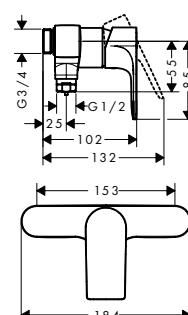

Rebris E Single lever shower mixers for exposed installation

Features of all variants

- 1 function
- ceramic cartridge
- temperature limitation adjustable
- non-return valve
- with silencer
- hose connection DN15
- min. operating pressure: 1 bar
- max. operating pressure: 10 bar