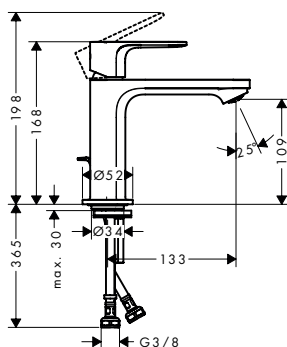

Rebris E Single lever basin mixers

Features of all variants

- spray type: normal spray
- ceramic cartridge
- temperature limitation adjustable
- suitable for continuous flow water heaters
- connection type: G 3/8 connections
- connection dimension: DN15

80

110

240

Sustainability

Technologies

Overview variants

Comfort-Zone	projec-tion (mm)	spout height (mm)	waste set	CoolStart	for wash bowls	max. flow rate at 3 bar (l/min)	finish	code no.
80	121	84	pop-up	■	-	5	● Chrome ● Matt Black	72553000 72553670
80	121	84	pop-up	■	-	4	● Chrome ● Matt Black	72587000 72587670
80	121	84	metal pop-up	■	-	5	● Chrome ● Matt Black	72585000 72585670
80	121	84	without	■	-	5	● Chrome ● Matt Black	72554000 72554670
80	121	84	pop-up	-	-	5	● Chrome	72550000
110	133	109	pop-up	■	-	5	● Chrome ● Matt Black	72559000 72559670
110	133	109	pop-up	■	-	4	● Chrome ● Matt Black	72589000 72589670
110	133	109	metal pop-up	■	-	5	● Chrome ● Matt Black	72551000 72551670
110	133	109	without	■	-	5	● Chrome ● Matt Black	72560000 72560670
110	133	109	pop-up	-	-	5	● Chrome ● Matt Black	72557000 72557670

Measurements within scale drawings are in mm.

Technical specifications and units of measure are subject to change.