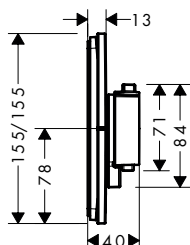

- thermostat cartridge, Start/stop valve to operate the functions
- water flow control with stop function
- material button: metal
- material handles: metal
- simultaneous use of several outlets
- maximum flow rate at 3 bar: 26 l/min
- min. operating pressure: 1 bar
- max. operating pressure: 10 bar
- flat escutcheon for more space in the shower
- escutcheon can be aligned by +/- 3°
- easy installation due to pre-assembled function block
- handles always at the same height regardless of the installation depth of the basic set
- safety stop at 40 °C
- temperature limitation adjustable
- the thermostat offers the possibility for thermal disinfection
- connection type: basic set iBox universal 2
- thermostat is delivered with buttons Rain small, Rain large, hand sower, Waterfall, bath tub