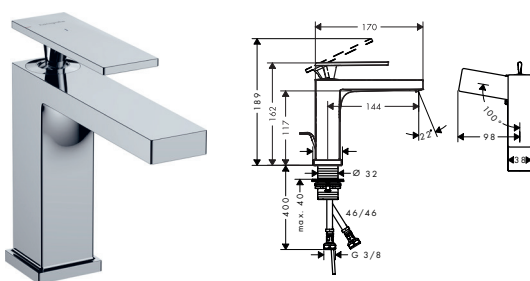

Sustainability

Technologies

Overview variants

ComfortZone	projection (mm)	spout height (mm)	waste set	CoolStart	finish	available from	code no.	
80	122	90	pop-up	■	● Chrome	NEW	Q3/2023	73002000
					● Brushed Bronze	NEW	Q3/2023	73002140
					● Matt Black	NEW	Q3/2023	73002670
					○ Matt White	NEW	Q3/2023	73002700
80	122	90	without	■	● Chrome	NEW	Q3/2023	73001000
					● Brushed Bronze	NEW	Q3/2023	73001140
					● Matt Black	NEW	Q3/2023	73001670
					○ Matt White	NEW	Q3/2023	73001700
110	144	117	pop-up	■	● Chrome	NEW	Q2/2023	73014000
					● Brushed Bronze	NEW	Q3/2023	73014140
					● Matt Black	NEW	Q2/2023	73014670
					○ Matt White	NEW	Q3/2023	73014700
110	144	117	without	■	● Chrome	NEW	Q3/2023	73012000
					● Brushed Bronze	NEW	Q3/2023	73012140
					● Matt Black	NEW	Q3/2023	73012670
					○ Matt White	NEW	Q3/2023	73012700
110	144	117	pop-up	-	● Chrome	NEW	Q3/2023	73010000
					● Brushed Bronze	NEW	Q3/2023	73010140
					● Matt Black	NEW	Q3/2023	73010670
					○ Matt White	NEW	Q3/2023	73010700
110	144	117	without	-	● Chrome	NEW	Q3/2023	73011000
					● Brushed Bronze	NEW	Q3/2023	73011140
					● Matt Black	NEW	Q3/2023	73011670
					○ Matt White	NEW	Q3/2023	73011700

Measurements within scale drawings are in mm.

Technical specifications and units of measure are subject to change.