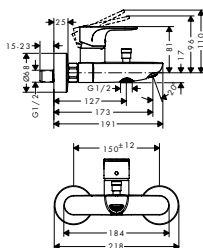

Rebris S Single lever bath mixer for exposed installation with 2 flow rates

Features

- 2 functions
- projection: 173 mm
- centre distance: 150 ± 12 mm
- spray type mixer: normal spray
- maximum flow rate at 3 bar: 19,5 l/min
- flow rate for bath spout at 3 bar: 19,5 l/min
- flow rate of hand shower at 3 bar: 14,8 l/min
- ceramic cartridge
- diverter with automatic resetting
- protected against backflow, according to DIN EN 1717
- with silencer
- suitable for continuous flow water heaters
- connection dimension: DN 15
- connection type: s-shaped connections
- min. operating pressure: 1 bar
- max. operating pressure: 10 bar