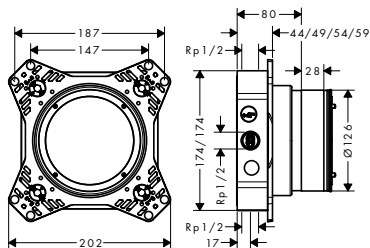

Extension iBox universal 2 basic set 2,5 cm

NEW

Q3/2023

13632000

iBox universal 2 Basic set

Features

- suitable for all new shower, bath tub and thermostat finish sets for concealed installation
- material: dezincification brass, EPP foam, heat and sound insulating
- connection thread Rp 1/2
- connection dimension: DN15
- rotationally-symmetric installation
- sound-decoupled installation
- flexible mounting ring for different mounting situations
- mounting ring adjustable in 5 mm steps
- mounting ring suitable for front and rear installation
- no shortening necessary thanks to sliding sleeve
- Support aid for the spirit level
- integrated spirit level for correct horizontal and vertical alignment
- sealing foil permanently fixed
- power supply: DN16 conduit
- minimum mounting depth: 80 mm
- maximum mounting depth: 108 mm