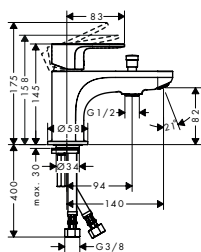

Rebris S Single lever bath and shower mixer Monotrou with 2 flow rates

Features

- 2 functions
- projection: 140 mm
- spray type mixer: normal spray
- maximum flow rate at 3 bar: 18,7 l/min
- flow rate for bath spout at 3 bar: 18,7 l/min
- flow rate of hand shower at 3 bar: 13,6 l/min
- ceramic cartridge with Eco handle position for 2 flow rates
- temperature limitation adjustable
- diverter with automatic resetting
- protected against backflow, according to DIN EN 1717
- connection dimension: DN15
- connection type: G 3/8 connections
- min. operating pressure: 1 bar
- max. operating pressure: 10 bar