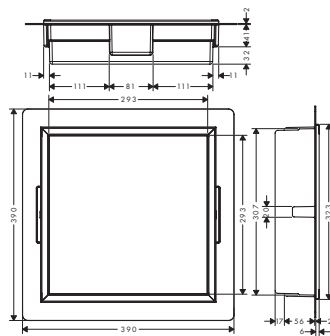

300/300/70