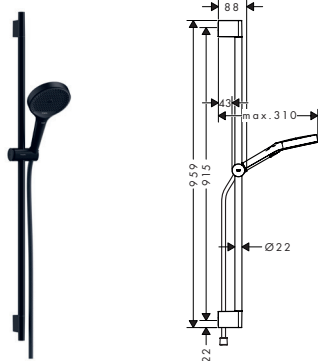

Rainfinity Shower sets 3jet with shower bar S Puro

Features of all variants

- consists of: hand shower, slider, shower hose, shower bar
- shower head size: 130 mm
- spray type: PowderRain, Intense PowderRain, MonoRain
- convenient spray selection via Select button
- with non-return valve
- pivot connector prevents hose from tangling
- wall mounting: screw fastening
- height-adjustable slider with locking push-button slider
- shower bar diameter: 22 mm
- profile pipe: round

959 mm