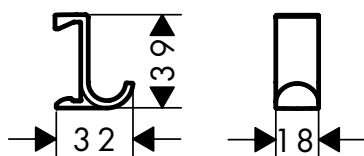

Technologies

finish	available from	code no.
● Sand (recycled)	NEW	Q3/2023 28918210

WallStoris Planet Edition Towel hook wide

Features

- material: plastic dyed through
- accessory can be clicked onto the wall bar
- ideal to hang towels, face cloth, sponges, clothes
- dishwasher safe, easy to clean
- packaging unit: 2 pieces