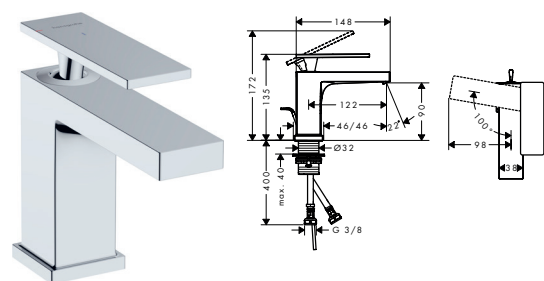

Tecturis E Single lever basin mixers

Features of all variants

- spray type: WaterfallStream
- ceramic cartridge
- temperature limitation adjustable
- suitable for continuous flow water heaters
- connection type: G 3/8 connections
- connection dimension: DN15

80

110