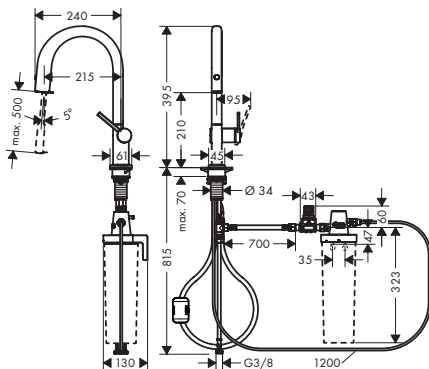

Aqittura M91 FilterSystems with pull-out spout

Features of all variants

- ComfortZone 210
- swivel range adjustable in 3 steps 60°, 110° or 150°
- laminar spray
- maximum flow rate at 3 bar: 6,5 l/min
- ceramic cartridge
- connection type: G 3/8 connections
- integrated non-return valve
- suitable for continuous flow water heaters
- tap hole with Ø 35 mm required
- separate water supply for filtered and unfiltered water
- filtered still drinking water via push button at the spout
- filter connection: G 3/8 input and output
- maximum withdrawal quantity (filtered water): 1,8 l/min

Technologies

Spray types

Overview variants

ComfortZone	hose retraction	extension length (cm)	set	finish	code no.
210	sBox	up to 76 cm	with filter Harmony	Chrome	76800000
				Matt Black	76800670
				Stainless Steel Finish	76800800
210	weight	up to 50 cm	with filter Harmony	Chrome	76801000
				Matt Black	76801670
				Stainless Steel Finish	76801800
210	sBox	up to 76 cm	without filter	Chrome	76826000
				Matt Black	76826670
				Stainless Steel Finish	76826800
210	weight	up to 50 cm	without filter	Chrome	76803000
				Matt Black	76803670
				Stainless Steel Finish	76803800

Optional parts:

	code no.
Filter active carbon	76814000
Filter ion exchanger and active carbon	76815000
Filter ion exchanger Pro and active carbon	76827000
Mineralisation and filter Harmony	76828000