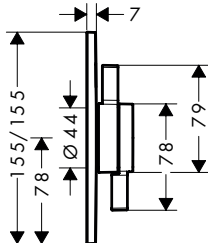

DuoTurn Q Mixer for concealed installation for 2 functions

Features

- 2 functions
- volume control and diverter for 2 outlets
- maximum flow rate at 3 bar: 31 l/min
- flow rate of hand shower at 3 bar: 24 l/min
- ceramic cartridge for temperature control, shut-off/diverter valve
- flat escutcheon for more space in the shower
- easy installation due to pre-assembled function block
- handles always at the same height regardless of the installation depth of the basic set
- escutcheon can be aligned by +/- 3°
- material handles: metal
- connection type: basic set iBox universal 2
- min. operating pressure: 1 bar
- max. operating pressure: 10 bar
- mixer is delivered with buttons Rain small, Rain large, hand sower, Waterfall, bath tub

Sustainability

finish		available from	code no.	
	Chrome	NEW	Q3/2023	75414000
	Brushed Bronze	NEW	Q3/2023	75414140
	Matt Black	NEW	Q3/2023	75414670
	Matt White	NEW	Q3/2023	75414700

Required parts:

iBox universal 2 Basic set

NEW

available from

Q3/2023

code no.

01500180

Optional parts:

Security combination according to EN 1717

NEW

available from

Q2/2023

code no.

13077000

ShowerSelect Comfort Q Extension element 5 mm

finish

Chrome

NEW

available from

Q3/2023

code no.

13613000

Brushed Bronze

NEW

available from

Q3/2023

code no.

13613140

Matt Black

NEW

available from

Q3/2023

code no.

13613670

Matt White

NEW

available from

Q3/2023

code no.

13613700

ShowerSelect Comfort Q Extension element 22 mm

Chrome

NEW

available from

Q3/2023

code no.

13618000

Brushed Bronze

NEW

available from

Q3/2023

code no.

13618140

Matt Black

NEW

available from

Q3/2023

code no.

13618670

Matt White

NEW

available from

Q3/2023

code no.

13618700

DuoTurn Q Adapter for ShowerSelect Comfort extension element

NEW

available from

Q3/2023

code no.

13628000

Extension iBox universal 2 basic set 2,5 cm

NEW

available from

Q3/2023

code no.

13632000