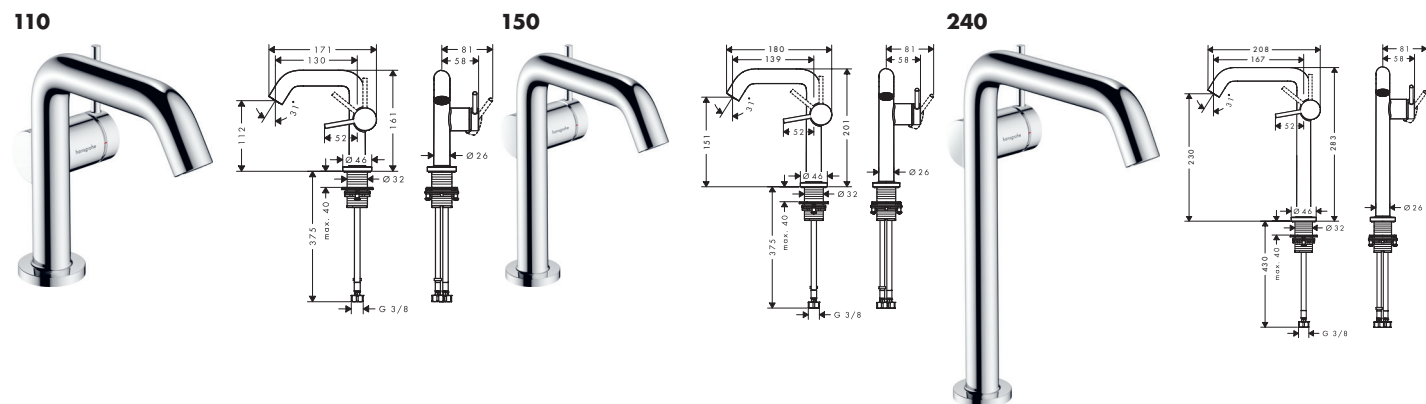

Sustainability

Technologies

Overview variants

Comfort-Zone	projection (mm)	spout height (mm)	waste set	CoolStart	for wash bowls	finish	available from	code no.
110	130	112	push-open	■	-	● Chrome NEW Q2/2023 73320000	Q2/2023	73320000
						● Brushed Bronze NEW Q2/2023 73320140		
						● Matt Black NEW Q2/2023 73320670		
						○ Matt White NEW Q2/2023 73320700		
110	130	112	pop-up	■	-	● Chrome NEW Q2/2023 73323000	Q2/2023	73323000
						● Brushed Bronze NEW Q2/2023 73323140		
						● Matt Black NEW Q2/2023 73323670		
						○ Matt White NEW Q2/2023 73323700		
110	130	112	without	■	-	● Chrome NEW Q2/2023 73321000	Q2/2023	73321000
						● Brushed Bronze NEW Q2/2023 73321140		
						● Matt Black NEW Q2/2023 73321670		
						○ Matt White NEW Q2/2023 73321700		
150	139	151	push-open	■	-	● Chrome NEW Q2/2023 73340000	Q2/2023	73340000
						● Brushed Bronze NEW Q2/2023 73340140		
						● Matt Black NEW Q2/2023 73340670		
						○ Matt White NEW Q2/2023 73340700		
150	139	151	without	■	-	● Chrome NEW Q2/2023 73341000	Q2/2023	73341000
						● Brushed Bronze NEW Q2/2023 73341140		
						● Matt Black NEW Q2/2023 73341670		
						○ Matt White NEW Q2/2023 73341700		
240	167	230	push-open	■	■	● Chrome NEW Q2/2023 73370000	Q2/2023	73370000
						● Brushed Bronze NEW Q2/2023 73370140		
						● Matt Black NEW Q2/2023 73370670		
						○ Matt White NEW Q2/2023 73370700		
240	167	230	without	■	■	● Chrome NEW Q2/2023 73372000	Q2/2023	73372000
						● Brushed Bronze NEW Q2/2023 73372140		
						● Matt Black NEW Q2/2023 73372670		
						○ Matt White NEW Q2/2023 73372700		