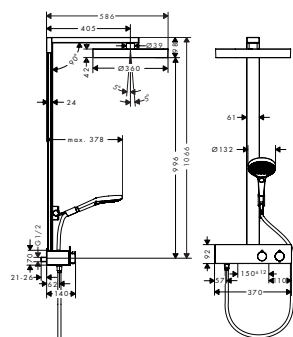

Rainfinity Showerpipes 1jet with thermostat

Features of all variants

- consists of: overhead shower, hand shower, shower thermostat, shower hose, slider, shower bar
- spray type overhead shower: PowderRain
- ball-joint: overhead shower angle adjustable
- 90° position adjustable hand shower holder, pivots left and right, up and down
- spray disc surface: graphite
- spray type hand shower: PowderRain, Intense PowderRain, MonoRain
- bar width: 61 mm
- thermostat ShowerTablet 350
- safety stop at 40°C
- adjustable hot water limitation
- outlets controlled via turning handle
- will not run two outlets at same time
- suitable for continuous flow water heaters
- mounting type: exposed installation
- connection dimension DN15
- connection thread G 1/2
- centre distance 150 ± 12 mm
- intrinsically safe against backflow
- 2 functions

360

250

Sustainability

Technologies

Spray types

Overview variants

shower head size	finish	available from	code no.
360	Chrome	NEW	Q2/2023 26853000
	Matt Black	NEW	Q2/2023 26853670
	Matt White	NEW	Q2/2023 26853700
250	Chrome	NEW	Q2/2023 28742000
	Matt Black	NEW	Q2/2023 28742670
	Matt White	NEW	Q2/2023 28742700