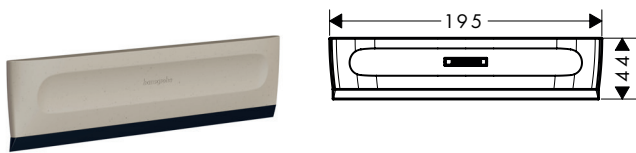

WallStoris Planet Edition Squeegee

Features

- material: plastic
- storage option in storage basket
- suitable for glass
- easy to clean
- ergonomic design
- dimensions: 195 x 44 mm