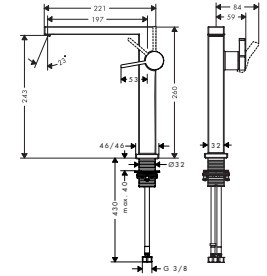

Tecturis E Single lever basin mixers Fine

Features of all variants

- spray type: WaterfallStream
- ceramic cartridge
- suitable for continuous flow water heaters
- connection type: G 3/8
- connection dimension: DN15
- cold water in middle position

110

150

240

Sustainability

Technologies

Overview variants

Comfort-Zone	projection (mm)	spout height (mm)	waste set	CoolStart	for wash bowls	finish	available from	code no.	
110	155	133	push-open	■	-	● Chrome	NEW	Q2/2023	73020000
						● Brushed Bronze	NEW	Q3/2023	73020140
						● Matt Black	NEW	Q2/2023	73020670
						○ Matt White	NEW	Q3/2023	73020700
110	155	133	pop-up	■	-	● Chrome	NEW	Q3/2023	73023000
						● Brushed Bronze	NEW	Q3/2023	73023140
						● Matt Black	NEW	Q3/2023	73023670
						○ Matt White	NEW	Q3/2023	73023700
110	155	133	without	■	-	● Chrome	NEW	Q3/2023	73021000
						● Brushed Bronze	NEW	Q3/2023	73021140
						● Matt Black	NEW	Q3/2023	73021670
						○ Matt White	NEW	Q3/2023	73021700
150	157	173	push-open	■	-	● Chrome	NEW	Q3/2023	73040000
						● Brushed Bronze	NEW	Q3/2023	73040140
						● Matt Black	NEW	Q3/2023	73040670
						○ Matt White	NEW	Q3/2023	73040700
150	157	173	without	■	-	● Chrome	NEW	Q3/2023	73041000
						● Brushed Bronze	NEW	Q3/2023	73041140
						● Matt Black	NEW	Q3/2023	73041670
						○ Matt White	NEW	Q3/2023	73041700
240	197	243	push-open	■	■	● Chrome	NEW	Q3/2023	73070000
						● Brushed Bronze	NEW	Q3/2023	73070140
						● Matt Black	NEW	Q3/2023	73070670
						○ Matt White	NEW	Q3/2023	73070700
240	197	243	without	■	■	● Chrome	NEW	Q3/2023	73072000
						● Brushed Bronze	NEW	Q3/2023	73072140
						● Matt Black	NEW	Q3/2023	73072670
						○ Matt White	NEW	Q3/2023	73072700

Measurements within scale drawings are in mm.

Technical specifications and units of measure are subject to change.