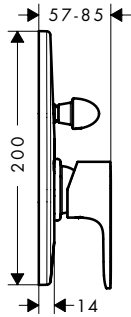

Rebris E Single lever bath mixer set for concealed installation

Features

- consists of: single lever bath mixer, basic set
- 2 functions
- maximum flow rate at 3 bar: 30,7 l/min
- flow rate for bath spout at 3 bar: 30,7 l/min
- flow rate of hand shower at 3 bar: 27,4 l/min
- ceramic cartridge
- temperature limitation adjustable
- diverter with automatic resetting
- connection type: basic set
- min. operating pressure: 1 bar
- max. operating pressure: 10 bar