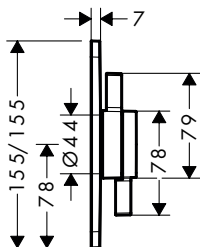

code no.
13588000

Extension iBox universal 2 basic set 2,5 cm

NEW

Q3/2023

code no.
13632000

DuoTurn Q Mixer for concealed installation for 1 function

Features

- 1 function
- volume control for 1 outlet
- ceramic cartridge for temperature control, 1/2" ceramic shut-off valve
- flat escutcheon for more space in the shower
- easy installation due to pre-assembled function block
- handles always at the same height regardless of the installation depth of the basic set
- escutcheon can be aligned by +/- 3°
- material handles: metal
- connection type: basic set iBox universal 2
- min. operating pressure: 1 bar
- max. operating pressure: 10 bar
- mixer is delivered with button On/Off