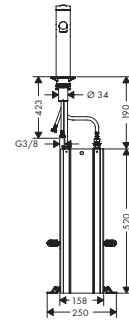

Zesis M33 Single lever kitchen mixer with metal pull-out spray

Features of all variants

- swivel range 150°
- laminar spray, shower spray
- lockable shower spray, spray returns through pressing spray diverter and spray returns automatically through handle closing
- quick connect hose
- connection dimension: DN15
- maximum flow rate at 3 bar: 8,2 l/min
- ceramic cartridge
- connection type: G 3/8 connections
- temperature limitation adjustable
- integrated non-return valve
- suitable for continuous flow water heaters
- metal pull-out spray

150

160

Technologies

Spray types

Overview variants

ComfortZone	hose retraction	extension length (cm)	finish	available from	code no.	
150	sBox	up to 76 cm	● Chrome NEW Q2/2023 74821000	NEW	Q2/2023	74821000
			● Matt Black NEW Q2/2023 74821670			
			● Stainless Steel Finish NEW Q2/2023 74821800			
150	weight	up to 50 cm	● Chrome NEW Q2/2023 74820000	NEW	Q2/2023	74820000
			● Matt Black NEW Q2/2023 74820670			
			● Stainless Steel Finish NEW Q2/2023 74820800			
160	sBox	up to 60 cm	● Chrome NEW Q2/2023 74823000	NEW	Q2/2023	74823000
			● Matt Black NEW Q2/2023 74823670			
			● Stainless Steel Finish NEW Q2/2023 74823800			
160	weight	up to 50 cm	● Chrome NEW Q2/2023 74822000	NEW	Q2/2023	74822000
			● Matt Black NEW Q2/2023 74822670			
			● Stainless Steel Finish NEW Q2/2023 74822800