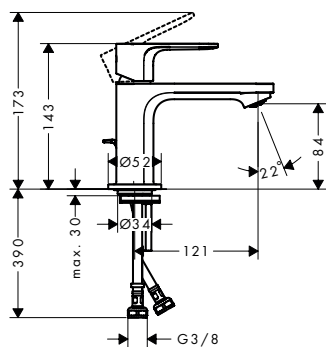

Rebris E Single lever basin mixers

Features of all variants

- spray type: normal spray
- ceramic cartridge
- temperature limitation adjustable
- suitable for continuous flow water heaters
- connection type: G 3/8 connections
- connection dimension: DN15

80

110

240

Sustainability

Technologies

Overview variants

Comfort-Zone	projec-tion (mm)	spout height (mm)	waste set	CoolStart	for wash bowls	max. flow rate at 3 bar (l/min)	finish	code no.
80	121	84	pop-up	■	-	5	● Chrome ● Matt Black	72553000 72553670
80	121	84	pop-up	■	-	4	● Chrome ● Matt Black	72587000 72587670
80	121	84	metal pop-up	■	-	5	● Chrome ● Matt Black	72585000 72585670
80	121	84	without	■	-	5	● Chrome ● Matt Black	72554000 72554670
80	121	84	pop-up	-	-	5	● Chrome	72550000
110	133	109	pop-up	■	-	5	● Chrome ● Matt Black	72559000 72559670
110	133	109	pop-up	■	-	4	● Chrome ● Matt Black	72589000 72589670
110	133	109	metal pop-up	■	-	5	● Chrome ● Matt Black	72551000 72551670
110	133	109	without	■	-	5	● Chrome ● Matt Black	72560000 72560670
110	133	109	pop-up	-	-	5	● Chrome ● Matt Black	72557000 72557670

Measurements within scale drawings are in mm.

Technical specifications and units of measure are subject to change.