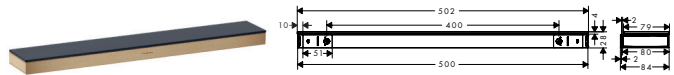

Rainfinity Shelf 500

Features

- wall-mounted
- material frame: solid brass
- material shelf: safety glass
- surface shelf: graphite
- length: 500 mm
- with mounting material
- concealed fastening
- drilling distance: 400 mm
- diameter drill hole: 6 mm

finish		available from	code no.
Brushed Bronze	NEW	Q2/2023	26844140
Brushed Black Chrome	NEW	Q2/2023	26844340
Matt Black	NEW	Q2/2023	26844670
Polished Gold Optic	NEW	Q2/2023	26844990

RainSelect Thermostat for concealed installation for 3 functions

Features

- 3 functions
- thermostat cartridge, Start/stop valve to operate the functions
- depending on volume flow and installation situation approx. 50% flow rate reduction and integrated shut off function
- Select push-button on/off control for 3 outlets
- simultaneous use of several outlets
- maximum flow rate at 3 bar: 18,5 l/min
- min. operating pressure: 1 bar
- max. operating pressure: 10 bar
- safety stop at 40 °C
- temperature limitation adjustable
- non-return valve
- connection type: basic set
- Thermostat is delivered with buttons handshower, PowderRain, shoulder shower