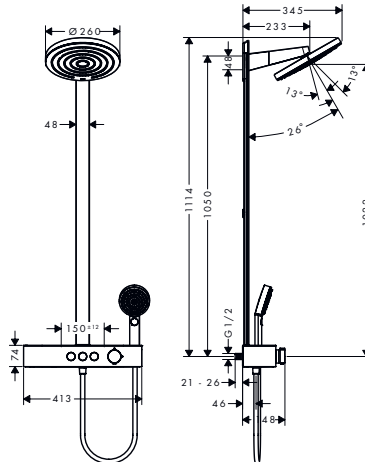

Pulsify S Showerpipes 2jet with thermostat

Features of all variants

- consists of: overhead shower, hand shower, shower thermostat, shower bar, shower hose
- overhead shower Pulsify 260 2jet
- shower head size overhead shower: 260 mm
- spray type overhead shower: PowderRain, Intense PowderRain
- ball-joint: overhead shower inclinable by 13-39°
- spray disc surface: graphite
- Fast Drain empties the overhead shower from an angle of 10°
- removable shower head
- shelf made of plastic
- surface shelf: graphite
- spray type hand shower: PowderRain, IntenseRain, Massage spray
- pipe can be shortened in height
- bar width: 48 mm
- shower arm length overhead shower: 233 mm
- CoolContact thermostat: Prevents the housing from heating up, making showering even safer
- thermostat ShowerTablet Select 400
- simultaneous utilization of 3 functions
- suitable for continuous flow water heaters
- mounting type: exposed installation
- connection thread G 1/2
- centre distance 150 ± 12 mm
- intrinsically safe against backflow
- Thermostat is delivered with buttons hand shower, PowderRain, Intense PowderRain
- 2 functions

Sustainability

Technologies

Spray types

Overview variants

max. flow rate at 3 bar (l/min)	min. flow pressure (bar)	finish	available from	code no.
7.5	1.7	Brushed Bronze NEW	Q2/2023	24241140
12.9	1.3	Brushed Bronze NEW	Q2/2023	24240140