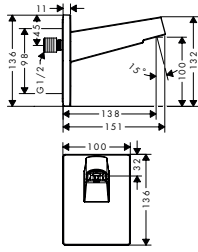

Pulsify Wall outlets

Features of all variants

· installation type: exposed installation

· material: plastic

· connection type: G 1/2

for overhead shower 260