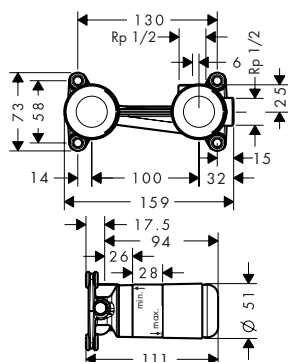

Basic set for single lever basin mixer for concealed installation wall-mounted

Features

- variable positioning of the mixer system, can be left or right of the spout
- easy orientation due to support surfaces for the spirit level
- with building protection cover against contamination during assembly
- with dimension indication for exact determination of the installation depth
- with pre-mounted fastening lugs for mounting in drywall and solidwall
- sound-decoupled installation
- connection dimension: DN15
- minimum mounting depth: 44 mm
- maximum mounting depth: 72 mm