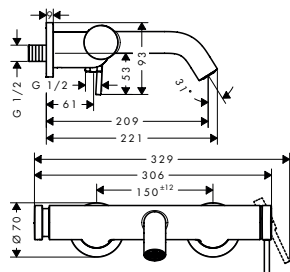

Tecturis S Single lever bath mixer for exposed installation

Features

- 2 functions
- projection: 209 mm
- centre distance: 150 ± 12 mm
- spray type mixer: normal spray
- flow rate for bath spout at 3 bar: 19 l/min
- flow rate of hand shower at 3 bar: 14,7 l/min
- ceramic cartridge
- temperature limitation adjustable
- pressure diverter Select with automatic resetting
- protected against backflow, according to DIN EN 1717
- with silencer
- suitable for continuous flow water heaters
- connection dimension: DN15
- connection type: s-shaped connections
- min. operating pressure: 1 bar
- max. operating pressure: 10 bar