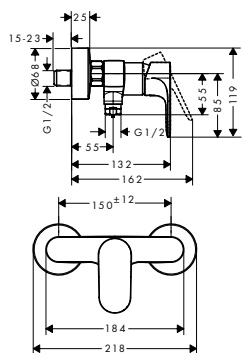

Rebris S Single lever shower mixers for exposed installation

Features of all variants

- 1 function
- ceramic cartridge
- temperature limitation adjustable
- non-return valve
- with silencer
- hose connection DN15
- connection dimension: DN15
- min. operating pressure: 1 bar
- max. operating pressure: 10 bar