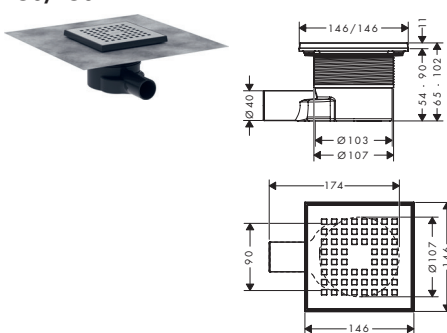

100/100

150/150

Technologies

Installation

Overview variants

product dimensions (mm)	finish	available from	code no.
100/100	Brushed Stainless Steel	NEW	Q1/2023 56246800
150/150	Brushed Stainless Steel	NEW	Q1/2023 56248800