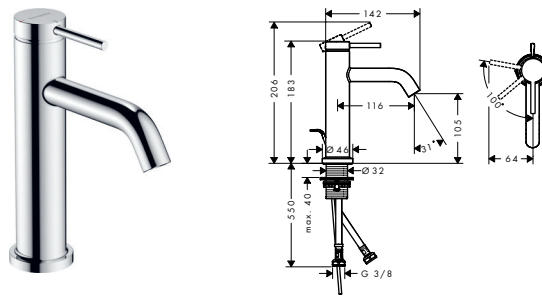

Tecturis S Single lever basin mixers

Features of all variants

- spray type: normal spray
- ceramic cartridge
- temperature limitation adjustable
- suitable for continuous flow water heaters
- connection type: G 3/8 connections
- connection dimension: DN15

80

110

Sustainability

Technologies

Overview variants

ComfortZone	projection (mm)	spout height (mm)	waste set	CoolStart	finish	available from	code no.	
80	108	80	pop-up	■	● Chrome	NEW	Q2/2023	73302000
					● Brushed Bronze	NEW	Q2/2023	73302140
					● Matt Black	NEW	Q2/2023	73302670
					○ Matt White	NEW	Q2/2023	73302700
80	108	80	without	■	● Chrome	NEW	Q2/2023	73301000
					● Brushed Bronze	NEW	Q2/2023	73301140
					● Matt Black	NEW	Q2/2023	73301670
					○ Matt White	NEW	Q2/2023	73301700
110	116	105	pop-up	■	● Chrome	NEW	Q2/2023	73314000
					● Brushed Bronze	NEW	Q2/2023	73314140
					● Matt Black	NEW	Q2/2023	73314670
					○ Matt White	NEW	Q2/2023	73314700
110	116	105	without	■	● Chrome	NEW	Q2/2023	73312000
					● Brushed Bronze	NEW	Q2/2023	73312140
					● Matt Black	NEW	Q2/2023	73312670
					○ Matt White	NEW	Q2/2023	73312700
110	116	105	pop-up	-	● Chrome	NEW	Q2/2023	73310000
					● Brushed Bronze	NEW	Q2/2023	73310140
					● Matt Black	NEW	Q2/2023	73310670
					○ Matt White	NEW	Q2/2023	73310700
110	116	105	without	-	● Chrome	NEW	Q2/2023	73311000
					● Brushed Bronze	NEW	Q2/2023	73311140
					● Matt Black	NEW	Q2/2023	73311670
					○ Matt White	NEW	Q2/2023	73311700

Measurements within scale drawings are in mm.

Technical specifications and units of measure are subject to change.