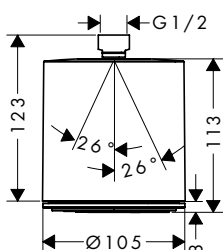

Pulsify S Overhead shower 105 1 jet

Features

- shower head size: 105 mm
- spray type: PowderRain
- ball-joint: overhead shower angle adjustable
- material spray disc: plastic
- spray disc surface: graphite
- maximum flow rate at 3 bar: 11,7 l/min
- flow rate PowderRain spray (at 3 bar): 11,7 l/min
- function from: 5,6 l/min
- minimum flow pressure: 0,8 bar
- connection thread G 1/2
- connection dimension: DN15
- suitable for continuous flow water heaters