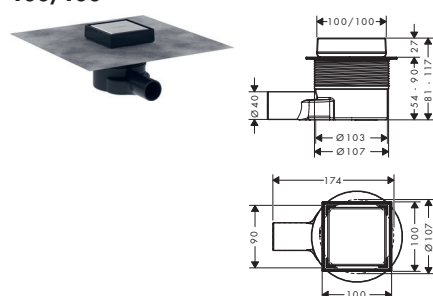

RainDrain Brilliance Complete sets point drain

Overview variants

product dimensions (mm)	finish	available from	code no.
150/150	Brushed Stainless Steel	NEW	Q1/2023 56251800
	Matt Black	NEW	Q1/2023 56251670

RainDrain Point Complete sets point drain

Features of all variants

- consists of: point drain, installation set, pre-assembled sealing membrane, base set, siphon, screed protection cover
- pre-assembled sealing membrane
- water seal: up to max. 50 mm
- connection diameter: DN40
- direction of outlet: pre-assembled horizontally, can be used vertically
- easy to clean surface
- height adjustable by 10 mm
- where to use: new construction, renovation
- tile thickness: up to 18 mm
- removable water lock
- rotatable and adjustable siphon body
- easy to clean siphon
- grate removal tool allows easy removal of the finish set
- type of odour seal: fluid
- minimal installation height 54 mm
- Basic set height: 54 mm
- material siphon: ABS
- mounting type: free in the floor
- simplified installation due to the cutable siphon
- grate material: Stainless Steel 304 (1.4301)
- suitable for primary drainage

100/100

150/150

Technologies

Installation

Overview variants

product dimensions (mm)	finish	available from	code no.
100/100	Brushed Stainless Steel	NEW	Q1/2023 56246800
150/150	Brushed Stainless Steel	NEW	Q1/2023 56248800

RainDrain Point Complete sets point drain

Features of all variants