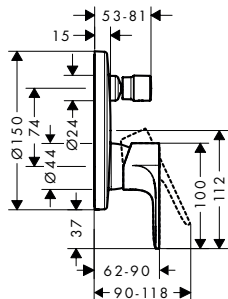

Rebris E Single lever bath mixers for concealed installation for iBox universal

Features of all variants

- 2 functions
- ceramic cartridge
- temperature limitation adjustable
- diverter with automatic resetting
- non-return valve
- connection type: basic set
- min. operating pressure: 1 bar
- max. operating pressure: 10 bar