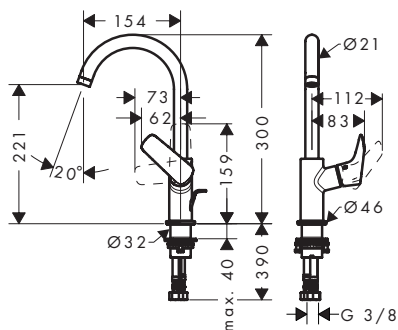

Logis Single lever basin mixers with swivel spout

Features of all variants

- ComfortZone 210
- projection: 154 mm
- spout height: 221 mm
- swivel range 120°
- spray type: normal spray
- maximum flow rate at 3 bar: 5 l/min
- ceramic cartridge
- temperature limitation adjustable
- suitable for continuous flow water heaters
- connection type: G 3/8 connections
- connection dimension: DN15
- handle position on the side: bottom-side at the base body (not suitable for wash bowls)