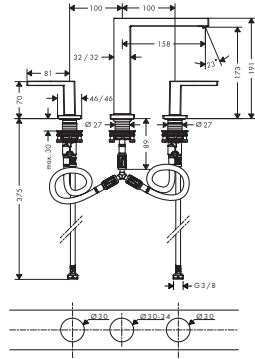

Tecturis E 3-hole basin mixer 150 with push-open waste set

Features

- consists of: 3-hole basin mixer, waste set
- spray type: WaterfallStream
- ComfortZone 150
- ceramic cartridge
- projection: 158 mm
- suitable for continuous flow water heaters
- material waste set: metal
- spout height: 173 mm
- connection type: G 3/8 connections
- connection dimension: DN 15
- push-open waste set G 1 1/4

Sustainability

Technologies

finish		available from	code no.
Chrome	NEW	Q3/2023	73030000
Brushed Bronze	NEW	Q3/2023	73030140
Matt Black	NEW	Q3/2023	73030670
Matt White	NEW	Q3/2023	73030700