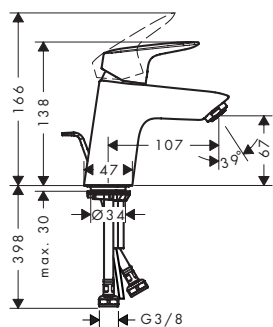

Logis Single lever basin mixers

Features of all variants

- spray type: normal spray
- maximum flow rate at 3 bar: 5 l/min
- ceramic cartridge
- temperature limitation adjustable
- suitable for continuous flow water heaters
- connection type: G 3/8 connections
- connection dimension: DN15

70