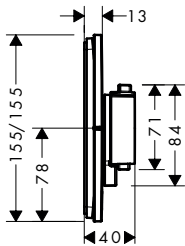

13588000

Extension iBox universal 2 basic set 2,5 cm

NEW

Q3/2023

13632000

ShowerSelect Comfort Q Thermostat for concealed installation

Features

- 1 function
- thermostat cartridge
- water flow control with stop function
- temperature and volume control
- material handles: metal
- min. operating pressure: 1 bar
- max. operating pressure: 10 bar
- flat escutcheon for more space in the shower
- escutcheon can be aligned by +/- 3°
- easy installation due to pre-assembled function block
- handles always at the same height regardless of the installation depth of the basic set
- safety stop at 40 °C
- temperature limitation adjustable
- the thermostat offers the possibility for thermal disinfection
- connection type: basic set iBox universal 2