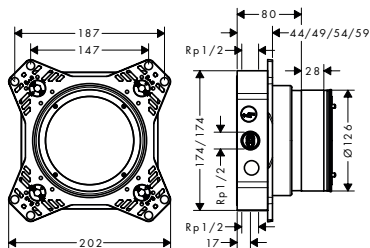

iBox universal 2 Basic set

Features

- suitable for all new shower, bath tub and thermostat finish sets for concealed installation
- material: dezincification brass, EPP foam, heat and sound insulating
- connection thread Rp 1/2
- connection dimension: DN15
- rotationally-symmetric installation
- sound-decoupled installation
- flexible mounting ring for different mounting situations
- mounting ring adjustable in 5 mm steps
- mounting ring suitable for front and rear installation
- no shortening necessary thanks to sliding sleeve
- Support aid for the spirit level
- integrated spirit level for correct horizontal and vertical alignment
- sealing foil permanently fixed
- power supply: DN16 conduit
- minimum mounting depth: 80 mm
- maximum mounting depth: 108 mm

Technologies

Installation

	available from	code no.
NEW	Q3/2023	01500180

Optional parts:

Adapter plate for iBox universal 2

NEW

available from

Q3/2023

code no.
13588000

Extension iBox universal 2 basic set 2,5 cm

NEW

Q3/2023

code no.
13632000