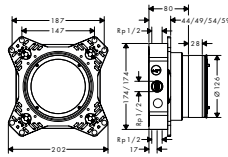

iBox universal 2 Basic set

Features

- suitable for all new shower, bath tub and thermostat finish sets for concealed installation
- material: dezincification brass, EPP foam, heat and sound insulating
- connection thread Rp 1/2
- connection dimension: DN15
- rotationally-symmetric installation
- sound-decoupled installation
- flexible mounting ring for different mounting situations
- mounting ring adjustable in 5 mm steps
- mounting ring suitable for front and rear installation
- no shortening necessary thanks to sliding sleeve
- Support aid for the spirit level
- integrated spirit level for correct horizontal and vertical alignment
- sealing foil permanently fixed
- power supply: DN16 conduit
- minimum mounting depth: 80 mm
- maximum mounting depth: 108 mm

Technologies

Installation

	available from	code no.
NEW	Q3/2023	01500180

Optional parts:

		available from	code no.
	Adapter plate for iBox universal 2	NEW	Q3/2023 13588000
	Extension iBox universal 2 basic set 2,5 cm	NEW	Q3/2023 13632000