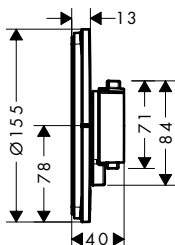

13588000

Extension iBox universal 2 basic set 2,5 cm

NEW

Q3/2023

13632000

ShowerSelect Comfort S Thermostat for concealed installation for 1 function

Features

- 1 function
- thermostat cartridge, Start/stop valve to operate the functions
- water flow control with stop function
- comfortable turning on / off of one consumer with large Select-paddle
- material button: metal
- material handles: metal
- min. operating pressure: 1 bar
- max. operating pressure: 10 bar
- flat escutcheon for more space in the shower
- escutcheon can be aligned by +/- 3°
- easy installation due to pre-assembled function block
- handles always at the same height regardless of the installation depth of the basic set
- safety stop at 40 °C
- temperature limitation adjustable
- the thermostat offers the possibility for thermal disinfection
- connection type: basic set iBox universal 2
- thermostat is delivered with button On/Off