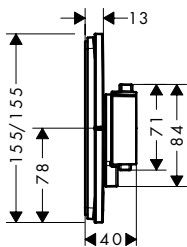

13588000

Extension iBox universal 2 basic set 2,5 cm

NEW

Q3/2023

13632000

ShowerSelect Comfort Q Thermostat for concealed installation for 1 function and additional outlet

Features

- 1 function and 1 additional outlet
- thermostat cartridge, Start/stop valve to operate the functions
- water flow control with stop function
- comfortable turning on / off of one consumer with large Select-paddle
- material button: metal
- material handles: metal
- min. operating pressure: 1 bar
- max. operating pressure: 10 bar
- flat escutcheon for more space in the shower
- escutcheon can be aligned by +/- 3°
- easy installation due to pre-assembled function block
- handles always at the same height regardless of the installation depth of the basic set
- safety stop at 40 °C
- temperature limitation adjustable
- the thermostat offers the possibility for thermal disinfection
- connection type: basic set iBox universal 2
- thermostat is delivered with button On/Off