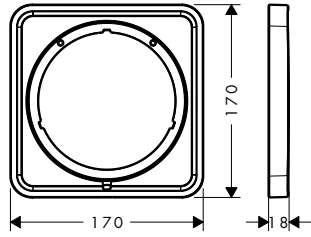

Features

- for installation between tiles and finish set
- is required if the basic set is installed too flat
- for larger tile coverage
- suitable for all shower, bath tub and thermostat finish sets for concealed installation
- dimension: 170 x 170 mm
- extension length: 5 mm