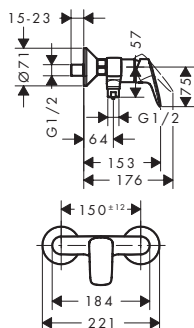

Logis Single lever shower mixer for exposed installation

Features

- 1 function
- centre distance: 150 ± 12 mm
- maximum flow rate at 3 bar: 28 l/min
- flow rate of hand shower at 3 bar: 17 l/min
- ceramic cartridge
- temperature limitation adjustable
- non-return valve
- with silencer
- hose connection DN15
- connection dimension: DN15
- connection type: s-shaped connections