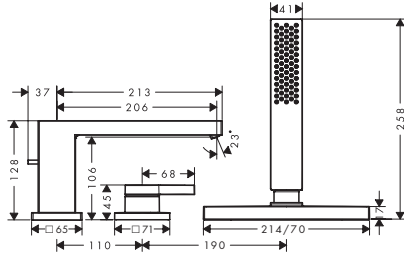

Tecturis E 3-hole rim mounted single lever bath mixer with sBox

Features

- consists of: 3-hole rim mounted single lever bath mixer, hand shower, shower holder, shower hose, hose box
- 2 functions
- projection: 206 mm
- spray type mixer: WaterfallStream
- spray type hand shower: PowderRain
- maximum pull-out length of hand shower: 1.45 m
- sBox for quiet, smooth and protected hose guidance
- ceramic cartridge
- diverter with automatic resetting
- non-return valve
- protected against backflow, according to DIN EN 1717
- suitable for continuous flow water heaters
- connection dimension: DN15
- connection type: basic set
- min. operating pressure: 1 bar
- max. operating pressure: 10 bar