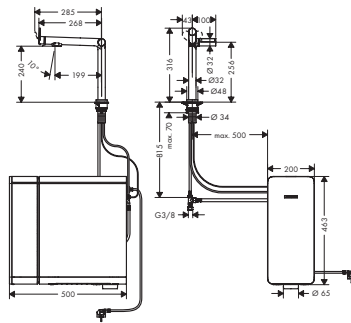

Aqittura M91 SodaSystem 240, 1jet

Features

- consists of: single lever kitchen mixer, filterhead, mineralisation cartridge Harmony with filter, SodaBase
- not included: CO2 bottle
- ComfortZone 240
- l-spout
- swivel range adjustable in 2 steps 60° or 110°
- laminar spray
- device connection DN20
- maximum flow rate at 3 bar: 6,5 l/min
- ceramic cartridge
- connection type: G 3/8 connections
- integrated non-return valve
- suitable for continuous flow water heaters
- tap hole with Ø 35 mm required
- separate water supply for filtered and unfiltered water
- cooled, filtered drinking water in still, medium and sparkling via selection button on the spout
- control and monitoring of consumption data via hansgrohe home App
- filter capacity: 300 l
- cooling capacity: 7 l/h cooled water
- push notification for low filter or CO2 capacity (hansgrohe home App)
- power consumption: 170 W (cooling phase), 1,6 W (standby)
- power supply: 230V ±10 %
- maximum withdrawal quantity (cooled/sparkling water): 2 l/min

Technologies

Spray types

finish	code no.
● Chrome	76837000
● Matt Black	76837670
● Stainless Steel Finish	76837800

Optional parts:	code no.
Filter active carbon	76814000
Filter ion exchanger and active carbon	76815000
Filter ion exchanger Pro and active carbon	76827000
Mineralisation and filter Harmony	76828000
Mineralisation and filter Life	76829000
Mineralisation and filter Sport	76830000