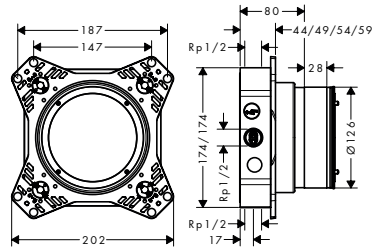

Technologies

Installation

	available from	code no.
NEW	Q3/2023	01500180

Optional parts:

	available from	code no.
 Adapter plate for iBox universal 2	NEW	Q3/2023 13588000
 Extension iBox universal 2 basic set 2,5 cm	NEW	Q3/2023 13632000