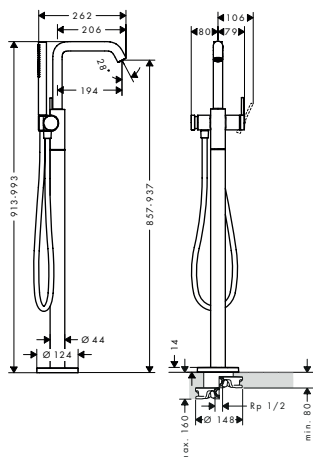

Tecturis S Single lever bath mixer floor-standing

Features

- consists of: single lever bath mixer floor standing, baton hand shower, shower hose, shower holder
- 2 functions
- projection: 194 mm
- spray type mixer: normal spray
- spray type hand shower: PowderRain
- ceramic cartridge
- pressure diverter Select with automatic resetting
- non-return valve
- connection dimension: DN15
- connection type: basic set
- min. operating pressure: 1 bar
- max. operating pressure: 10 bar