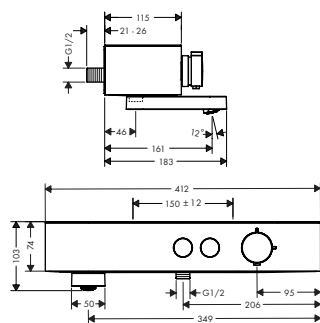

ShowerTablet Select Bath thermostat 400 for exposed installation

Features

- rotatable bath spout
- 2 functions
- simultaneous utilization of 2 functions
- temperature and volume control
- Select push-button on/off control for 2 outlets
- CoolContact thermostat: Prevents the housing from heating up, making showering even safer
- maximum flow rate at 3 bar: 18,7 l/min
- flow rate for bath spout at 3 bar: 18,7 l/min
- flow rate of hand shower at 3 bar: 15,9 l/min
- min. operating pressure: 1 bar
- max. operating pressure: 10 bar
- safety stop at 40 °C
- temperature limitation adjustable
- with isolated water conduction
- non-return valve
- protected against backflow, according to DIN EN 1717
- with silencer
- suitable for continuous flow water heaters
- shelf made of plastic
- surface shelf: graphite
- connection type: G 1/2
- connection dimension: DN 15
- centre distance: 150 ± 12 mm
- dirt filter included
- thermostat is delivered with buttons hand shower and bath tub