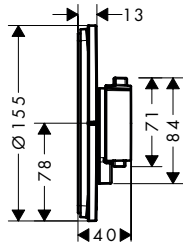

ShowerSelect Comfort S Thermostat for concealed installation for 1 function and additional outlet

Features

- 1 function and 1 additional outlet
- thermostat cartridge, Start/stop valve to operate the functions
- water flow control with stop function
- comfortable turning on / off of one consumer with large Select-paddle
- material button: metal
- material handles: metal
- min. operating pressure: 1 bar
- max. operating pressure: 10 bar
- flat escutcheon for more space in the shower
- escutcheon can be aligned by +/- 3°
- easy installation due to pre-assembled function block
- handles always at the same height regardless of the installation depth of the basic set
- safety stop at 40 °C
- temperature limitation adjustable
- the thermostat offers the possibility for thermal disinfection
- connection type: basic set iBox universal 2
- thermostat is delivered with button On/Off

Sustainability

Technologies

finish		available from	code no.
Chrome	NEW	Q3/2023	15562000
Brushed Bronze	NEW	Q3/2023	15562140
Brushed Black Chrome	NEW	Q3/2023	15562340
Matt Black	NEW	Q3/2023	15562670
Matt White	NEW	Q3/2023	15562700

Required parts:

iBox universal 2 Basic set

NEW

available from

Q3/2023

code no.

01500180

Optional parts:

ShowerSelect Comfort S Extension element 5 mm

finish

available from

code no.

Chrome	NEW	Q3/2023	13614000
Brushed Bronze	NEW	Q3/2023	13614140
Brushed Black Chrome	NEW	Q3/2023	13614340
Matt Black	NEW	Q3/2023	13614670
Matt White	NEW	Q3/2023	13614700

ShowerSelect Comfort S Extension element 22 mm

Chrome	NEW	Q3/2023	13624000
Brushed Bronze	NEW	Q3/2023	13624140
Brushed Black Chrome	NEW	Q3/2023	13624340
Matt Black	NEW	Q3/2023	13624670
Matt White	NEW	Q3/2023	13624700

Extension iBox universal 2 basic set 2,5 cm

NEW

Q3/2023

13632000