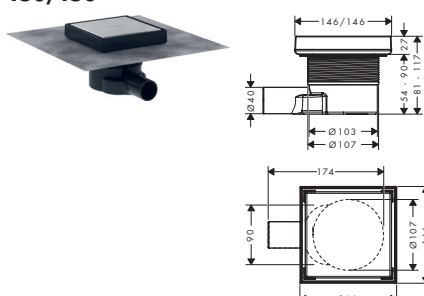

150/150

Technologies

Installation