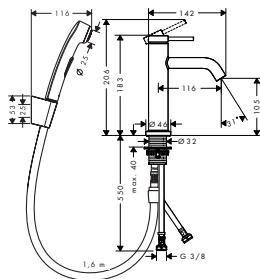

Tecturis S Single lever basin mixer 110 with bidette hand shower and shower hose 160 cm

Features

- consists of: single lever basin mixer, bidette hand shower, shower holder, shower hose
- ComfortZone 110
- projection: 116 mm
- spout height: 105 mm
- spray type: normal spray
- spray type Bidette: shower spray
- ceramic cartridge
- temperature limitation adjustable
- suitable for continuous flow water heaters
- connection type: G 3/8 connections
- connection dimension: DN15
- non-return valve