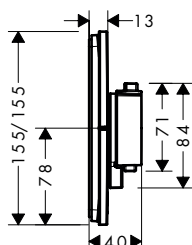

13588000

Extension iBox universal 2 basic set 2,5 cm

NEW

Q3/2023

13632000

ShowerSelect Comfort Q Thermostats for concealed installation for 2 functions

Features of all variants

- 2 functions
- thermostat cartridge, Start/stop valve to operate the functions
- water flow control with stop function
- comfortable turning on / off of consumers with large Select-paddle
- material button: metal
- material handles: metal
- simultaneous use of several outlets
- min. operating pressure: 1 bar
- max. operating pressure: 10 bar
- flat escutcheon for more space in the shower
- escutcheon can be aligned by +/- 3°
- easy installation due to pre-assembled function block
- handles always at the same height regardless of the installation depth of the basic set
- safety stop at 40 °C
- temperature limitation adjustable
- the thermostat offers the possibility for thermal disinfection
- connection type: basic set
- thermostat is delivered with buttons Rain small, Rain large, hand sower, Waterfall, bath tub