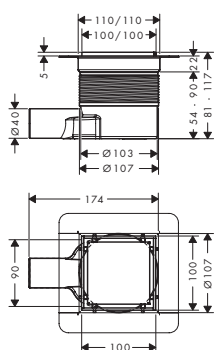

100/100

150/150

Technologies

Installation

Overview variants

product dimensions (mm)	finish		available from	code no.
100/100	● Brushed Stainless Steel	NEW	Q1/2023	56250800
	● Matt Black	NEW	Q1/2023	56250670