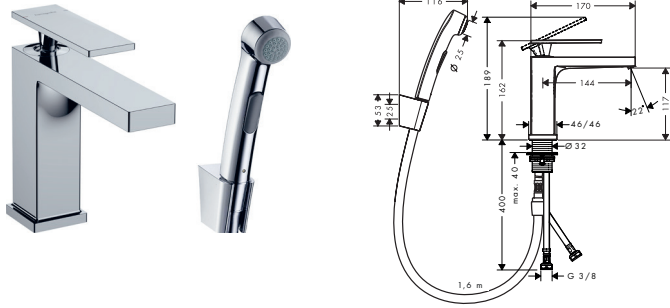

Tecturis E Single lever basin mixer 110 with bidette hand shower and shower hose 160 cm

Features

- consists of: single lever basin mixer, bidette hand shower, shower holder, shower hose
- ComfortZone 110
- projection: 144 mm
- spout height: 117 mm
- spray type: WaterfallStream
- spray type Bidette: shower spray
- ceramic cartridge
- temperature limitation adjustable
- suitable for continuous flow water heaters
- connection type: G 3/8 connections
- connection dimension: DN15
- non-return valve