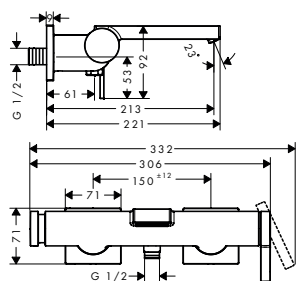

Tecturis E Single lever bath mixer for exposed installation

Features

- 2 functions
- projection: 213 mm
- centre distance: 150 ± 12 mm
- spray type mixer: WaterfallStream
- ceramic cartridge
- temperature limitation adjustable
- pressure diverter Select with automatic resetting
- protected against backflow, according to DIN EN 1717
- with silencer
- suitable for continuous flow water heaters
- connection dimension: DN15
- connection type: s-shaped connections
- min. operating pressure: 1 bar
- max. operating pressure: 10 bar