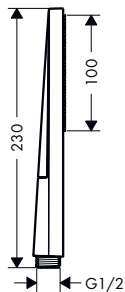

Pulsify E Baton hand showers 1 jet

Features of all variants

- shower head size: 100 x 25 mm
- spray type: PowderRain
- with internal water conduction
- rinseable sieve insert
- connection thread G 1/2
- connection dimension: DN15
- suitable for continuous flow water heaters

Sustainability

Technologies

Spray types

Overview variants

	max. flow rate at 3 bar (l/min)	finish		available from	code no.
🌿	8	🌿 Chrome	NEW	Q2/2023	24320000
		🌿 Brushed Bronze	NEW	Q2/2023	24320140
		🌿 Matt Black	NEW	Q2/2023	24320670
		🌿 Matt White	NEW	Q2/2023	24320700
🌿	5	🌿 Chrome	NEW	Q2/2023	24321000
		🌿 Brushed Bronze	NEW	Q2/2023	24321140
		🌿 Matt Black	NEW	Q2/2023	24321670
		🌿 Matt White	NEW	Q2/2023	24321700