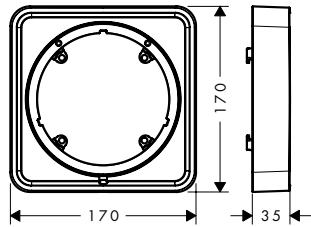

finish		available from	code no.
Chrome	NEW	Q3/2023	13618000
Brushed Bronze	NEW	Q3/2023	13618140
Brushed Black Chrome	NEW	Q3/2023	13618340
Matt Black	NEW	Q3/2023	13618670
Matt White	NEW	Q3/2023	13618700

DuoTurn Q Adapter for ShowerSelect Comfort extension element

Features

- is required if the basic set is installed too flat