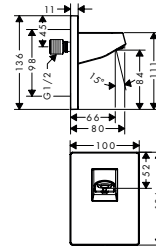

for overhead shower 105

Overview variants

special	finish	available from	code no.
for overhead shower 260	● Brushed Bronze NEW	Q2/2023	24149140
for overhead shower 105	● Brushed Bronze NEW	Q2/2023	24139140