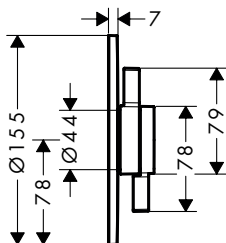

DuoTurn S Mixer for concealed installation for 1 function

Features

- 1 function
- volume control for 1 outlet
- ceramic cartridge for temperature control, 1/2" ceramic shut-off valve
- flat escutcheon for more space in the shower
- easy installation due to pre-assembled function block
- handles always at the same height regardless of the installation depth of the basic set
- escutcheon can be aligned by +/- 3°
- material handles: metal
- connection type: basic set iBox universal 2
- min. operating pressure: 1 bar
- max. operating pressure: 10 bar
- mixer is delivered with button On/Off

Sustainability

finish		available from	code no.
Chrome	NEW	Q3/2023	75618000
Brushed Bronze	NEW	Q3/2023	75618140
Matt Black	NEW	Q3/2023	75618670
Matt White	NEW	Q3/2023	75618700

Required parts:

	iBox universal 2 Basic set	NEW	Q3/2023	01500180

Optional parts:

		finish		available from	code no.
	ShowerSelect Comfort S Extension element 5 mm	Chrome	NEW	Q3/2023	13614000
		Brushed Bronze	NEW	Q3/2023	13614140
		Matt Black	NEW	Q3/2023	13614670
		Matt White	NEW	Q3/2023	13614700
	ShowerSelect Comfort S Extension element 22 mm	Chrome	NEW	Q3/2023	13624000
		Brushed Bronze	NEW	Q3/2023	13624140
		Matt Black	NEW	Q3/2023	13624670
		Matt White	NEW	Q3/2023	13624700
	DuoTurn S Adapter for ShowerSelect Comfort extension element		NEW	Q3/2023	13631000
	Extension iBox universal 2 basic set 2,5 cm		NEW	Q3/2023	13632000