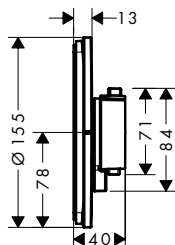

ShowerSelect Comfort S Thermostat for concealed installation

Features

- 1 function
- thermostat cartridge
- water flow control with stop function
- temperature and volume control
- material handles: metal
- min. operating pressure: 1 bar
- max. operating pressure: 10 bar
- flat escutcheon for more space in the shower
- escutcheon can be aligned by +/- 3°
- easy installation due to pre-assembled function block
- handles always at the same height regardless of the installation depth of the basic set
- safety stop at 40 °C
- temperature limitation adjustable
- the thermostat offers the possibility for thermal disinfection
- connection type: basic set iBox universal 2

Sustainability

Technologies

finish		available from	code no.
Chrome	NEW	Q3/2023	15559000
Brushed Bronze	NEW	Q3/2023	15559140
Brushed Black Chrome	NEW	Q3/2023	15559340
Matt Black	NEW	Q3/2023	15559670
Matt White	NEW	Q3/2023	15559700

Required parts:

	iBox universal 2 Basic set	NEW	available from	code no.
			Q3/2023	01500180

Optional parts:

		finish		available from	code no.
	ShowerSelect Comfort S Extension element 5 mm	Chrome	NEW	Q3/2023	13614000
		Brushed Bronze	NEW	Q3/2023	13614140
		Brushed Black Chrome	NEW	Q3/2023	13614340
		Matt Black	NEW	Q3/2023	13614670
		Matt White	NEW	Q3/2023	13614700
	ShowerSelect Comfort S Extension element 22 mm	Chrome	NEW	Q3/2023	13624000
		Brushed Bronze	NEW	Q3/2023	13624140
		Brushed Black Chrome	NEW	Q3/2023	13624340
		Matt Black	NEW	Q3/2023	13624670
		Matt White	NEW	Q3/2023	13624700
	Extension iBox universal 2 basic set 2,5 cm		NEW	Q3/2023	13632000