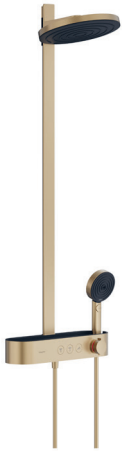

Pulsify S Showerpipes 2jet with thermostat

Features of all variants

- consists of: overhead shower, hand shower, shower thermostat, shower bar, shower hose
- overhead shower Pulsify 260 2jet
- shower head size overhead shower: 260 mm
- spray type overhead shower: PowderRain, Intense PowderRain
- ball-joint: overhead shower inclinable by 13-39°
- spray disc surface: graphite
- Fast Drain empties the overhead shower from an angle of 10°
- removable shower head
- shelf made of plastic
- surface shelf: graphite
- spray type hand shower: PowderRain, IntenseRain, Massage spray
- pipe can be shortened in height
- bar width: 48 mm
- shower arm length overhead shower: 233 mm
- CoolContact thermostat: Prevents the housing from heating up, making showering even safer
- thermostat ShowerTablet Select 400
- simultaneous utilization of 3 functions
- suitable for continuous flow water heaters
- mounting type: exposed installation
- connection thread G 1/2
- centre distance 150 ± 12 mm
- intrinsically safe against backflow
- Thermostat is delivered with buttons hand shower, PowderRain, Intense PowderRain
- 2 functions