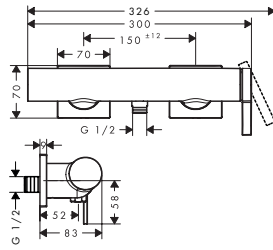

Tecturis E Single lever shower mixer for exposed installation

Features

- 1 function
- centre distance: 150 ± 12 mm
- maximum flow rate at 3 bar: 12,3 l/min
- ceramic cartridge
- non-return valve
- with silencer
- suitable for continuous flow water heaters
- hose connection DN15
- connection dimension: DN15
- connection type: s-shaped connections
- min. operating pressure: 1 bar
- max. operating pressure: 10 bar

finish		available from	code no.
Chrome	NEW	Q2/2023	73620000
Brushed Bronze	NEW	Q3/2023	73620140
Matt Black	NEW	Q2/2023	73620670
Matt White	NEW	Q3/2023	73620700