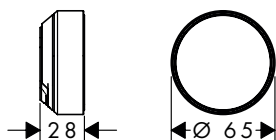

finish		available from	code no.
Chrome			25013000
Brushed Bronze	NEW	Q2/2023	25013140
Brushed Black Chrome	NEW	Q2/2023	25013340
Matt Black	NEW	Q2/2023	25013670
Matt White			25013700
Polished Gold Optic	NEW	Q2/2023	25013990

25013000 Surface front screen: mirror glass, housing chrome.