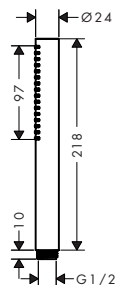

Pulsify S Hand showers 1jet

Features of all variants

- shower head size: 98 x 24 mm
- spray type: PowderRain
- with internal water conduction
- rinseable sieve insert
- connection thread G 1/2
- connection dimension: DN15
- suitable for continuous flow water heaters