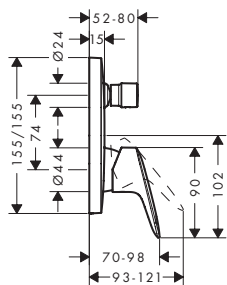

Logis Single lever bath mixers for concealed installation for iBox universal

Features of all variants

- 2 functions
- ceramic cartridge
- temperature limitation adjustable
- diverter with automatic resetting
- connection type: basic set
- min. operating pressure: 1 bar
- max. operating pressure: 10 bar