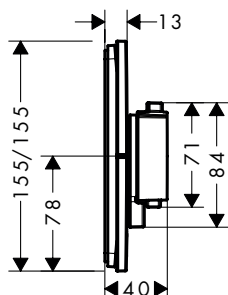

Features

- 1 function
- thermostat cartridge, Start/stop valve to operate the functions
- water flow control with stop function
- comfortable turning on / off of one consumer with large Select-paddle
- material button: metal
- material handles: metal
- maximum flow rate at 3 bar: 26 l/min
- min. operating pressure: 1 bar
- max. operating pressure: 10 bar
- flat escutcheon for more space in the shower
- escutcheon can be aligned by +/- 3°
- easy installation due to pre-assembled function block
- handles always at the same height regardless of the installation depth of the basic set
- safety stop at 40 °C
- temperature limitation adjustable
- the thermostat offers the possibility for thermal disinfection
- connection type: basic set iBox universal 2
- thermostat is delivered with button On/Off