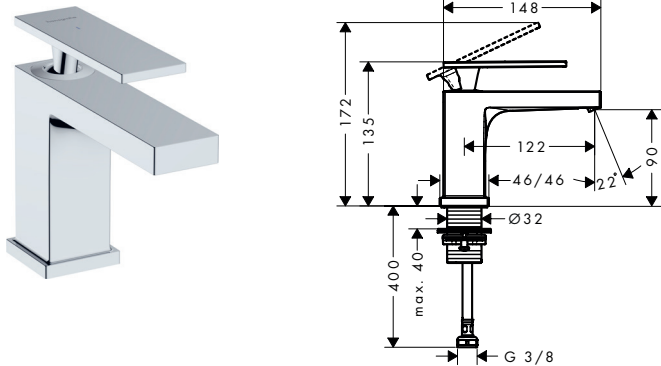

Tecturis E Pillar tap 80 with lever handle for cold water or pre-adjusted water without waste set

Features

- ComfortZone 80
- projection: 122 mm
- spout height: 90 mm
- spray type: WaterfallStream
- ceramic cartridge
- for cold water connection
- connection type: G 3/8 connections
- connection dimension: DN15