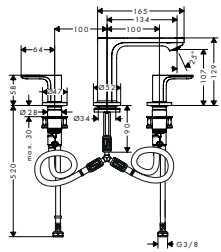

Sustainability

Technologies

finish	code no.
● Chrome	72503000
● Matt Black	72503670

Rebris S 3-hole basin mixer 110 with pop-up waste set

Features

- consists of: 3-hole basin mixer, waste set
- ComfortZone 110
- projection: 134 mm
- spout height: 107 mm
- spray type: normal spray
- maximum flow rate at 3 bar: 5 l/min
- ceramic valves hot/ cold 90°
- suitable for continuous flow water heaters
- pop-up waste set G 1 1/4
- material waste set: synthetic
- connection type: G 3/8 connections
- connection dimension: DN 15