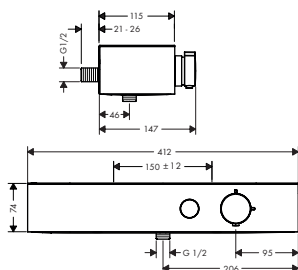

ShowerTablet Select Shower thermostat 400 for exposed installation

Features

- 1 function
- temperature and volume control
- hand shower holder integrated in the shelf
- material handles: plastic
- CoolContact thermostat: Prevents the housing from heating up, making showering even safer
- maximum flow rate at 3 bar: 16,3 l/min
- min. operating pressure: 1 bar
- max. operating pressure: 10 bar
- safety stop at 40 °C
- temperature limitation adjustable
- with isolated water conduction
- non-return valve
- with silencer
- suitable for continuous flow water heaters
- shelf made of plastic
- surface shelf: graphite
- connection type: G 1/2
- centre distance: 150 ± 12 mm
- dirt filter included
- thermostat is delivered with button hand shower