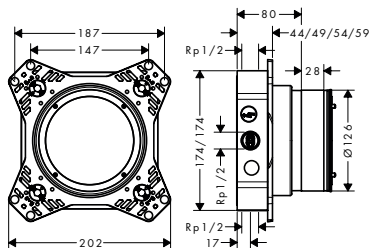

iBox universal 2 Basic set

Features

- suitable for all new shower, bath tub and thermostat finish sets for concealed installation
- material: dezincification brass, EPP foam, heat and sound insulating
- connection thread Rp 1/2
- connection dimension: DN15
- rotationally-symmetric installation
- sound-decoupled installation
- flexible mounting ring for different mounting situations
- mounting ring adjustable in 5 mm steps
- mounting ring suitable for front and rear installation
- no shortening necessary thanks to sliding sleeve
- Support aid for the spirit level
- integrated spirit level for correct horizontal and vertical alignment
- sealing foil permanently fixed
- power supply: DN16 conduit
- minimum mounting depth: 80 mm
- maximum mounting depth: 108 mm