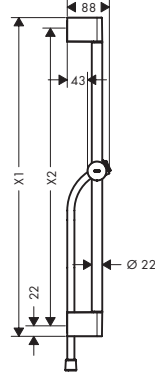

Unica Shower bars Pulsify S with Push slider

Features of all variants

- consists of: shower bar, slider, shower hose
- pivot connector prevents hose from tangling
- hand shower holder inclination angle can be adjusted by 45°
- shower bar diameter: 22 mm
- profile pipe: round
- height-adjustable slider with locking push-button slider
- hand shower holder with locking mechanism
- slider steplessly adjustable
- wall supports made of plastic

scale drawing

Technologies

Overview variants

length shower bar (mm)	finish	available from	code no.
959	● Matt Black	NEW	Q2/2023 24401670
	○ Matt White	NEW	Q2/2023 24401700
669	● Matt Black	NEW	Q2/2023 24400670
	○ Matt White	NEW	Q2/2023 24400700