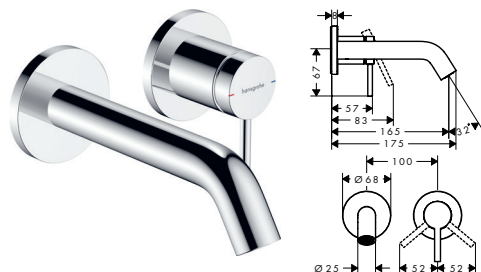

Tecturis S Single lever basin mixers for concealed installation wall-mounted

Features of all variants

- consists of: single lever basin mixer for concealed installation wall-mounted, waste set
- spray type: normal spray
- ceramic cartridge
- temperature limitation adjustable
- suitable for continuous flow water heaters
- non-closing waste set
- material waste set: metal
- connection type: basic set
- connection dimension: DN15
- handle can be positioned on the right or left, depending on the basic set installation

165