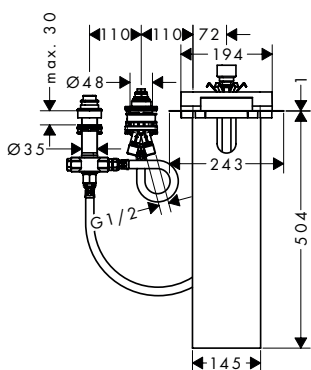

Basic set for 3-hole rim mounted single lever bath mixer

Features

- sBox for quiet, smooth and protected hose guidance
- drilling diameter: 35 mm, 50 mm
- clamping range: 0 - 30 mm
- maximum pull-out length of hand shower: 1,45 m
- suitable for installation on bath rim
- connection thread: G 1/2
- connection hose length: 600 mm
- connection dimension: DN15
- bath rim width at least 100 mm
- drilling diameter on bath tub: two drilled holes Ø 50/51 mm and connection by sawing out required (consider template)