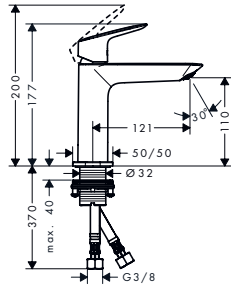

Logis Single lever basin mixers Fine

Features of all variants

- spray type: normal spray
- maximum flow rate at 3 bar: 5 l/min
- ceramic cartridge
- temperature limitation adjustable
- suitable for continuous flow water heaters
- connection type: G 3/8
- connection dimension: DN15

110

240