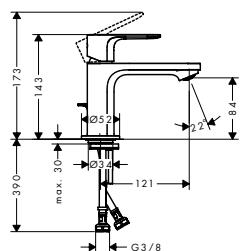

Rebris S Single lever basin mixers

Features of all variants

- spray type: normal spray
- ceramic cartridge
- temperature limitation adjustable
- suitable for continuous flow water heaters
- connection type: G 3/8 connections
- connection dimension: DN15

80