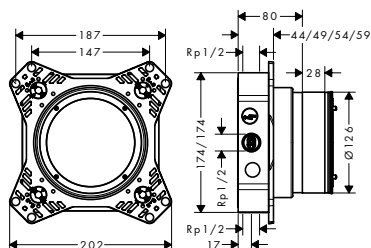

iBox universal 2 Basic set

Features

- suitable for all new shower, bath tub and thermostat finish sets for concealed installation
- material: dezincification brass, EPP foam, heat and sound insulating
- connection thread Rp 1/2
- connection dimension: DN15
- rotationally-symmetric installation
- sound-decoupled installation
- flexible mounting ring for different mounting situations
- mounting ring adjustable in 5 mm steps
- mounting ring suitable for front and rear installation
- no shortening necessary thanks to sliding sleeve
- Support aid for the spirit level
- integrated spirit level for correct horizontal and vertical alignment
- sealing foil permanently fixed
- power supply: DN16 conduit
- minimum mounting depth: 80 mm
- maximum mounting depth: 108 mm

Technologies

Installation

	available from	code no.
NEW	Q3/2023	01500180

Optional parts:

Adapter plate for iBox universal 2

NEW

available from

Q3/2023

code no.

13588000

Extension iBox universal 2 basic set 2,5 cm

NEW

Q3/2023

13632000