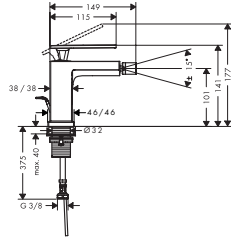

Tecturis E Single lever bidet mixer with pop-up waste set

Features

- consists of: single lever bidet mixer, waste set
- projection 149 mm
- spout height: 101 mm
- spray type: laminar spray
- ceramic cartridge
- temperature limitation adjustable
- suitable for continuous flow water heaters
- pop-up waste set G 1 1/4
- material waste set: metal
- connection type: G 3/8 connections
- connection dimension: DN15