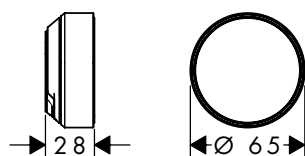

RainButton Symbol temperature

! Required parts:		code no.
	RainButton Qi charging pad	25100000
	RainButton iBox Control	01600180
	RainButton iBox Hub	25020180

! Required parts (choose one)		available from	code no.
	RainButton iBox Control CombiSolution 2 functions	NEW	Q2/2023 15855180
	RainButton iBox Control CombiSolution 3 functions	NEW	Q2/2023 15857180

RainButton Symbol warm up

Features

- push button for controlling the warm-up function
- comfort function for rinsing the line up to the preset temperature
- comfortable operation pushing movement
- LED status display (battery level, fault, connection)
- Radio standard: BLE
- chargeable via a Qi charging pad
- removable for loading
- Battery life up to 3 months during normal operation
- power supply: Battery mode
- degree of protection: IPX7
- temperature limitation not adjustable
- material: metal housing, safety glass
- installation: The symbols can be freely placed via an adhesive or screw connection
- surface front screen: graphite colour, satined

finish	available from	code no.
Chrome		25018000
Brushed Bronze	NEW	Q2/2023 25018140
Brushed Black Chrome	NEW	Q2/2023 25018340
Matt Black	NEW	Q2/2023 25018670
Matt White		25018700
Polished Gold Optic	NEW	Q2/2023 25018990

! Required parts:		code no.
	RainButton Qi charging pad	25100000
	RainButton iBox Hub	25020180
	RainButton iBox Control	01600180

! Required parts (choose one)		available from	code no.
	RainButton iBox Control CombiSolution 2 functions	NEW	Q2/2023 15855180
	RainButton iBox Control CombiSolution 3 functions	NEW	Q2/2023 15857180