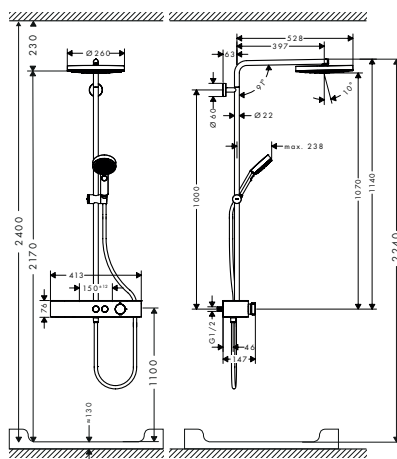

Pulsify S Showerpipes 1jet with thermostat

Features of all variants

- consists of: overhead shower, hand shower, shower thermostat, shower bar, slider, shower hose
- overhead shower Pulsify 260 1jet
- shower head size overhead shower: 260 mm
- spray type overhead shower: PowderRain
- ball-joint: overhead shower angle adjustable
- spray disc surface: graphite
- Fast Drain empties the overhead shower from an angle of 10°
- removable shower head
- shelf made of plastic
- surface shelf: graphite
- spray type hand shower: PowderRain, IntenseRain, Massage spray
- max. operating pressure: 10 bar
- pipe can be shortened in height
- shower bar diameter: 22 mm
- height-adjustable slider with locking push-button slider
- shower arm length overhead shower: 398 mm
- swivel shower arm
- CoolContact thermostat: Prevents the housing from heating up, making showering even safer
- thermostat ShowerTablet Select 400
- safety stop at 40°C
- adjustable hot water limitation
- convenient diversion via Select button
- simultaneous utilization of 2 functions
- suitable for continuous flow water heaters
- mounting type: exposed installation
- connection thread G 1/2
- centre distance 150 ± 12 mm
- intrinsically safe against backflow
- Thermostat is delivered with buttons hand shower and overhead shower
- 2 functions

Sustainability

Technologies

Spray types

Overview variants

max. flow rate at 3 bar (l/min)	min. flow pressure (bar)	finish	available from	code no.	
9	0.9	Brushed Bronze	NEW	Q1/2023	24221140
		Matt Black	NEW	Q1/2023	24221670
		Matt White	NEW	Q1/2023	24221700
10.9	1.2	Brushed Bronze	NEW	Q1/2023	24220140
		Matt Black	NEW	Q1/2023	24220670
		Matt White	NEW	Q1/2023	24220700