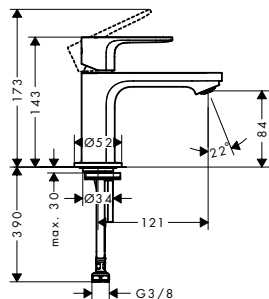

Features

- ComfortZone 80
- projection: 121 mm
- spout height: 84 mm
- spray type: normal spray
- maximum flow rate at 3 bar: 5 l/min
- ceramic cartridge
- for cold water connection
- connection type: G 3/8 connection hose
- connection dimension: DN 15