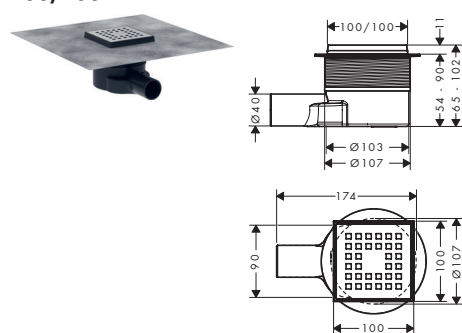

RainDrain Brilliance Complete sets point drain

Overview variants

product dimensions (mm)	finish	available from	code no.
150/150	Brushed Stainless Steel	NEW	Q1/2023 56251800
	Matt Black	NEW	Q1/2023 56251670

RainDrain Point Complete sets point drain

Features of all variants

- consists of: point drain, installation set, pre-assembled sealing membrane, base set, siphon, screed protection cover
- pre-assembled sealing membrane
- water seal: up to max. 50 mm
- connection diameter: DN40
- direction of outlet: pre-assembled horizontally, can be used vertically
- easy to clean surface
- height adjustable by 10 mm
- where to use: new construction, renovation
- tile thickness: up to 18 mm
- removable water lock
- rotatable and adjustable siphon body
- easy to clean siphon
- grate removal tool allows easy removal of the finish set
- type of odour seal: fluid
- minimal installation height 54 mm
- Basic set height: 54 mm
- material siphon: ABS
- mounting type: free in the floor
- simplified installation due to the cutable siphon
- grate material: Stainless Steel 304 (1.4301)
- suitable for primary drainage

100/100