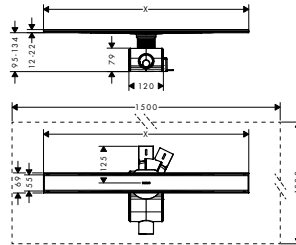

RainDrain Allround Complete sets shower drains

Features of all variants

- consists of: finish set shower drain, installation set, pre-assembled sealing membrane, grate removal tool, Siphons
- sealing membrane in 1300 x 1500 mm for complete sealing of the whole wet area
- connection diameter: DN40, DN50
- direction of outlet: horizontal
- easy to clean surface
- height adjustable installation set
- drainage capacity flat installation: up to 50 l/min
- drainage capacity standard installation: up to 48 l/min
- where to use: new construction, renovation
- rotatable and adjustable siphon body
- easy to clean siphon
- grate removal tool allows easy removal of the finish set
- with removable hair strainer
- type of odour seal: fluid
- mounting type: free in the floor
- choice of two different siphons
- grate material: Stainless Steel 304 (1.4301)
- suitable for primary drainage

700 - 1200

Technologies

Installation

Overview variants

	length (mm)	finish		available from	code no.
	700	● Brushed Stainless Steel	NEW	Q1/2023	56186800
	800	● Brushed Stainless Steel	NEW	Q1/2023	56187800
	900	● Brushed Stainless Steel	NEW	Q1/2023	56188800
	1000	● Brushed Stainless Steel	NEW	Q1/2023	56189800
	1200	● Brushed Stainless Steel	NEW	Q1/2023	56190800