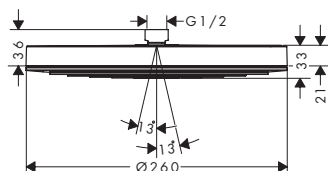

Pulsify S Overhead showers 1 jet

Features of all variants

- shower head size: 260 mm
- spray type: PowderRain
- Fast Drain empties the overhead shower from an angle of 10°
- ball-joint: overhead shower angle adjustable
- material spray disc: plastic
- spray disc surface: graphite
- installation: ceiling or wall
- connection thread G 1/2
- connection dimension: DN15
- suitable for continuous flow water heaters