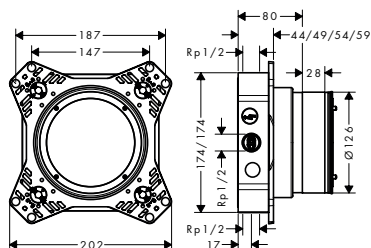

Extension iBox universal 2 basic set 2,5 cm

NEW

Q3/2023

13632000

iBox universal 2 Basic set

Features

- suitable for all new shower, bath tub and thermostat finish sets for concealed installation
- material: dezincification brass, EPP foam, heat and sound insulating
- connection thread Rp 1/2
- connection dimension: DN15
- rotationally-symmetric installation
- sound-decoupled installation
- flexible mounting ring for different mounting situations
- mounting ring adjustable in 5 mm steps
- mounting ring suitable for front and rear installation
- no shortening necessary thanks to sliding sleeve
- Support aid for the spirit level
- integrated spirit level for correct horizontal and vertical alignment
- sealing foil permanently fixed
- power supply: DN16 conduit
- minimum mounting depth: 80 mm
- maximum mounting depth: 108 mm