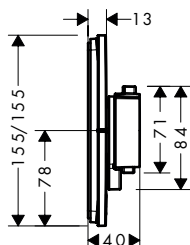

- 1 function and 1 additional outlet
- thermostat cartridge, Start/stop valve to operate the functions
- water flow control with stop function
- comfortable turning on / off of one consumer with large Select-paddle
- material button: metal
- material handles: metal
- maximum flow rate at 3 bar: 59 l/min
- min. operating pressure: 1 bar
- max. operating pressure: 10 bar
- flat escutcheon for more space in the shower
- escutcheon can be aligned by +/- 3°
- easy installation due to pre-assembled function block
- handles always at the same height regardless of the installation depth of the basic set
- safety stop at 40 °C
- temperature limitation adjustable
- the thermostat offers the possibility for thermal disinfection
- connection type: basic set iBox universal 2
- thermostat is delivered with button On/Off