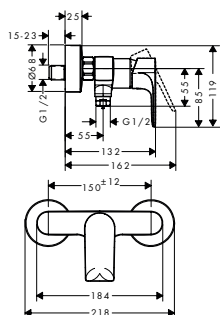

Rebris E Single lever shower mixers for exposed installation

Features of all variants

- 1 function
- ceramic cartridge
- temperature limitation adjustable
- non-return valve
- with silencer
- hose connection DN15
- min. operating pressure: 1 bar
- max. operating pressure: 10 bar