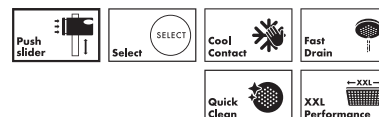

Sustainability

Technologies

Spray types

Overview variants

max. flow rate at 3 bar (l/min)	min. flow pressure (bar)	finish	available from	code no.	
9	0.9	Brushed Bronze	NEW	Q1/2023	24221140
		Matt Black	NEW	Q1/2023	24221670
		Matt White	NEW	Q1/2023	24221700
10.9	1.2	Brushed Bronze	NEW	Q1/2023	24220140
		Matt Black	NEW	Q1/2023	24220670
		Matt White	NEW	Q1/2023	24220700