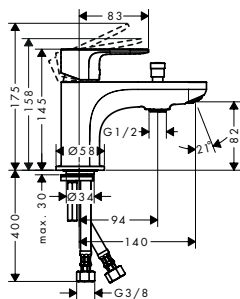

Rebris E Single lever bath and shower mixer Monotrou with 2 flow rates

Features

- 2 functions
- projection: 140 mm
- spray type mixer: normal spray
- maximum flow rate at 3 bar: 18,7 l/min
- flow rate for bath spout at 3 bar: 18,7 l/min
- flow rate of hand shower at 3 bar: 13,6 l/min
- ceramic cartridge with Eco handle position for 2 flow rates
- temperature limitation adjustable
- diverter with automatic resetting
- protected against backflow, according to DIN EN 1717
- connection dimension: DN15
- connection type: G 3/8 connections
- min. operating pressure: 1 bar
- max. operating pressure: 10 bar