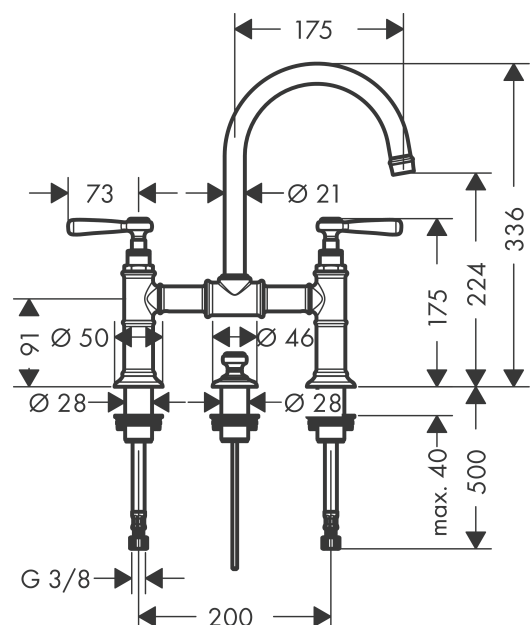

AXOR Montreux
2-handle basin mixer 220 with lever handles and pop-up waste set
 Finish: **Chrome** Article Number: **16511000**

product features

- consists of: 2-handle basin mixer, waste set
- ComfortZone 220
- projection: 175 mm
- spout height: 224 mm
- handle variant: lever handle
- swivel range 120°
- spray type: normal spray
- maximum flow rate at 3 bar: 5 l/min
- ceramic valves hot/cold 90°
- suitable for continuous flow water heaters
- pop-up waste set G 1¼
- connection type: G ¾ connections
- connection dimension: DN15
- EU taxonomy: max. 6 l/min - Substantial Contribution (SC) possible

Technology

Product image

Scale drawing

AXOR Montreux
2-handle basin mixer 220 with lever handles and pop-up waste set
 Finish: **Chrome** Article Number: **16511000**

Flowchart

AXOR Montreux
2-handle basin mixer 220 with lever handles and pop-up waste set
 Finish: **Chrome** Article Number: **16511000**

Exploded Drawing

Year of production: >12/16

AXOR Montreux
2-handle basin mixer 220 with lever handles and pop-up waste set
 Finish: **Chrome** Article Number: **16511000**

Spare part list

Year of production: >12/16

Pos.		Article Number	PC	PU
1	spout cpl.	97990000	17	1
2	aerator laminar M18x1 (7 l/min)	97991000	9	1
3	O-ring 11x2	98127000	1	1
4	lever collar	92849000	3	1
5	handle	92705000	13	1
6	set of screw covers, cold / hot water / neutral	97987000	11	1
7	O-ring 16x2	98133000	1	1
8	sleeve	92712000	12	1
9	O-ring 14x1,78	92984000	1	1
10	adapter for handle	92375000	10	1
11	shut off unit left closing	94008000	9	1
12	shut off unit right closing	94009000	9	1
13	O-ring 34x4	98155000	1	1
14	fixing set for shut off unit	96078000	8	1
15	lever collar	97548000	1	1
16	connection hose 600 mm M10x1 G3/8	97398000	8	1
17	O-ring 8x1,75	97827000	1	1
18	sealing set	95581000	2	1
19	escutcheon	98620000	12	1
20	diverter knob	98619000	12	1
21	O-ring 5x1	98196000	1	1
a	pop up waste	94139000	98	1
b	Grease	90920000	5	1