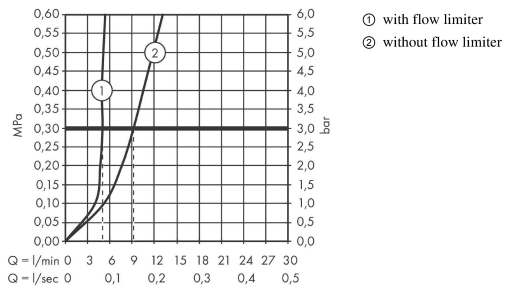

AXOR Montreux
2-handle basin mixer 220 with lever handles and pop-up waste set
Finish: **Chrome** Article Number: **16511000**

Flowchart