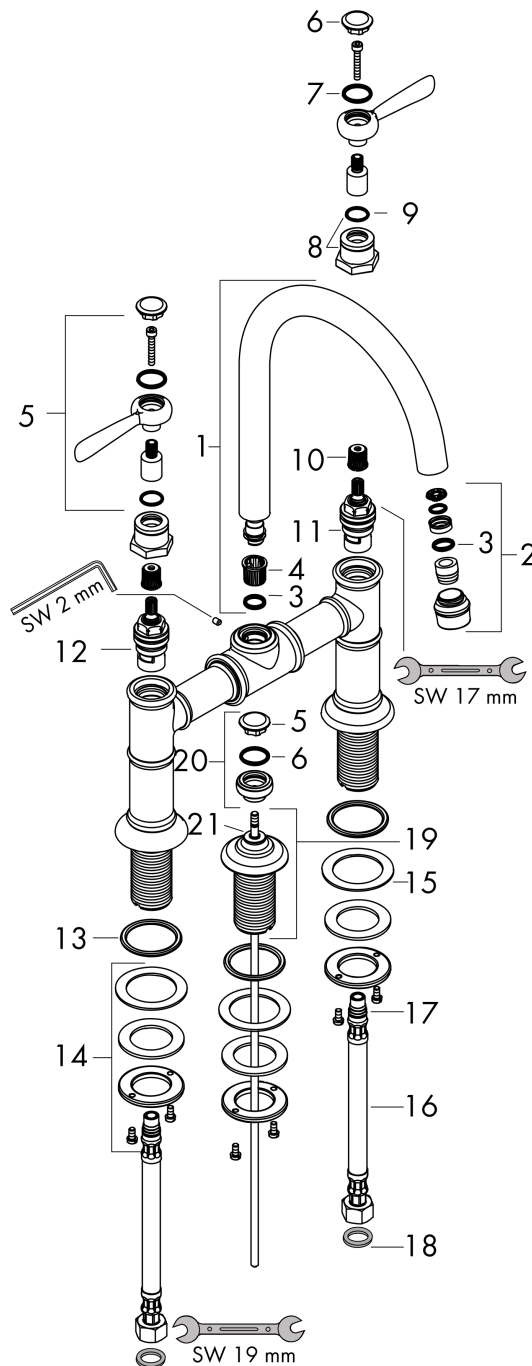

AXOR Montreux
2-handle basin mixer 220 with lever handles and pop-up waste set
 Finish: **Chrome** Article Number: **16511000**

product features

- consists of: 2-handle basin mixer, waste set
- ComfortZone 220
- projection: 175 mm
- spout height: 224 mm
- handle variant: lever handle
- swivel range 120°
- spray type: normal spray
- maximum flow rate at 3 bar: 5 l/min
- ceramic valves hot/cold 90°
- suitable for continuous flow water heaters
- pop-up waste set G 1¼
- connection type: G ¾ connections
- connection dimension: DN15
- EU taxonomy: max. 6 l/min - Substantial Contribution (SC) possible

Technology

Product image

Scale drawing

AXOR Montreux
2-handle basin mixer 220 with lever handles and pop-up waste set
 Finish: **Chrome** Article Number: **16511000**

Flowchart

AXOR Montreux
2-handle basin mixer 220 with lever handles and pop-up waste set
 Finish: **Chrome** Article Number: **16511000**

Exploded Drawing

Year of production: >12/16

AXOR Montreux
2-handle basin mixer 220 with lever handles and pop-up waste set
 Finish: **Chrome** Article Number: **16511000**

Spare part list

Year of production: >12/16

Pos.		Article Number	PC	PU
1	spout cpl.	97990000	17	1
2	aerator laminar M18x1 (7 l/min)	97991000	9	1
3	O-ring 11x2	98127000	1	1
4	lever collar	92849000	3	1
5	handle	92705000	13	1
6	set of screw covers, cold / hot water / neutral	97987000	11	1
7	O-ring 16x2	98133000	1	1
8	sleeve	92712000	12	1
9	O-ring 14x1,78	92984000	1	1
10	adapter for handle	92375000	10	1
11	shut off unit left closing	94008000	9	1
12	shut off unit right closing	94009000	9	1
13	O-ring 34x4	98155000	1	1
14	fixing set for shut off unit	96078000	8	1
15	lever collar	97548000	1	1
16	connection hose 600 mm M10x1 G3/8	97398000	8	1
17	O-ring 8x1,75	97827000	1	1
18	sealing set	95581000	2	1
19	escutcheon	98620000	12	1
20	diverter knob	98619000	12	1
21	O-ring 5x1	98196000	1	1
a	pop up waste	94139000	98	1
b	Grease	90920000	5	1