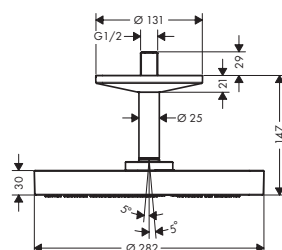

1 spray type

Technologies

Spray types

Overview variants

number of sprays	spray types	max. flow rate at 3 bar (l/min)	min. flow pressure (bar)	length ceiling connector	finish	available from	code no.
2	PowderRain, Rain	12.5	1.5	180	○ Matt White	NEW	Q2/2023 48494700
1	PowderRain and Rain in combination	12.2	1.4	117	○ Matt White	NEW	Q2/2023 48493700

*AXOR FinishPlus: For further AXOR FinishPlus surfaces please see the AXOR FinishPlus overview on page 4.