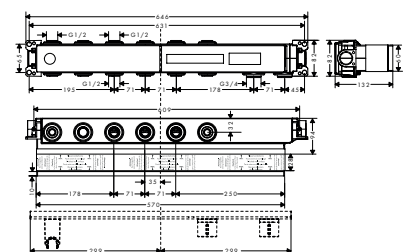

code no.

18312180

* AXOR FinishPlus: For further AXOR FinishPlus surfaces please see the AXOR FinishPlus overview on page 4.