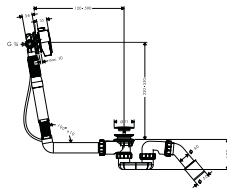

/ suitable for special bath tubs, with bellows for bath tubs with slanted bath rim

/ bowden cable length 780 mm  
/ supply hose water connection left DN20

finish		available from	code no.
<input type="radio"/> Matt White	NEW	Q2/2023	58317700