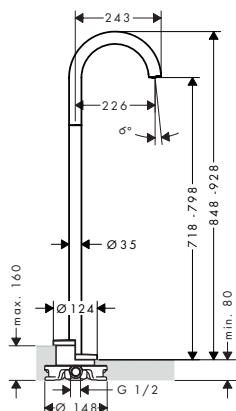

Bath spout curved floor-standing

Features

/ 1 function
/ connection type: basic set

/ projection 226 mm
/ free-standing installation

/ maximum flow rate at 3 bar: 18 l/min
/ spray type: normal spray