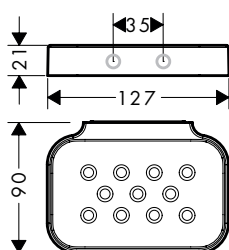

finish		available from	code no.
☐ Matt White	NEW	Q2/2023	42805700

Liquid soap dispenser

Features

/ wall-mounted
/ holder material: metal
/ material container: metal

/ type of soap: liquid soap
/ filling capacity 300 ml
/ dosage 2 ml

/ with mounting material
/ drilling distance: 35 mm
/ diameter drill hole: 6 mm