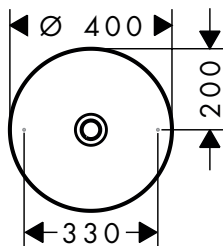

Wash bowls

Features of all variants

/ consists of: wash bowl, design frame
/ material: solid surface
/ Material frame: metal

/ degree of gloss: matt
/ without tap hole
/ without overflow

/ without waste set
/ only combinable with non-closing waste set
/ installation type: built-on

300

400

Overview variants

	diameter (mm)	finish	available from	code no.	
	300	Chrome	NEW	Q4/2023	42000000
		Matt Black	NEW	Q4/2023	42000670
		Brushed Bronze	NEW	Q4/2023	42000140
		Brushed Black Chrome	NEW	Q4/2023	42000340
		AXOR Finish-Plus*	NEW	Q4/2023	42000XXX
	400	Chrome	NEW	Q4/2023	42001000
		Matt Black	NEW	Q4/2023	42001670
		Brushed Bronze	NEW	Q4/2023	42001140
		Brushed Black Chrome	NEW	Q4/2023	42001340
		AXOR Finish-Plus*	NEW	Q4/2023	42001XXX

Optional parts:

	finish	code no.
Design trap Flowstar S	Chrome	51305000
	Matt Black	51305670
	Brushed Black Chrome	51305340
	Brushed Bronze	51305140
	AXOR FinishPlus*	51305XXX
Waste set non-closing for washbasins	Chrome	51301000
	Brushed Bronze	51301140
	Brushed Black Chrome	51301340
	AXOR FinishPlus*	51301XXX