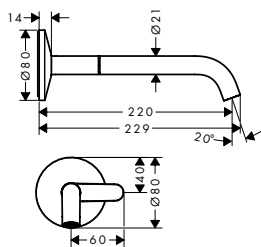

Basin mixer for concealed installation wall-mounted Select with spout 220 mm

Features

/ consists of: waste set, basin mixer for concealed installation wall-mounted
/ projection: 220 mm
/ spray type: normal spray

/ maximum flow rate at 3 bar: 5 l/min
/ Select cartridge with temperature control
/ suitable for continuous flow water heaters
/ non-closing waste set

/ connection type: basic set
/ connection dimension: DN15

Technologies

finish		available from	code no.
○ Matt White	NEW	Q2/2023	48112700

Required parts:

Basic set for basin mixer for concealed installation wall-mounted Select

code no.

13625180