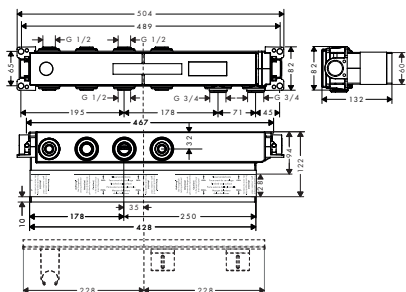

**Features**

/ 2 functions  
 / connection thread Rp 3/4  
 / connection dimension: DN15/DN20

/ horizontal installation  
 / sound-decoupled installation  
 / minimum mounting depth: 87 mm

/ maximum mounting depth: 122 mm