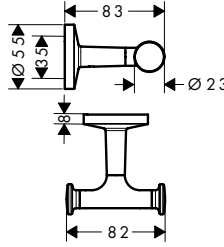

Towel hooks

Features of all variants

/ wall-mounted  
/ material: metal

/ with mounting material  
/ concealed fastening

/ diameter drill hole: 6 mm

single

double

Overview variants