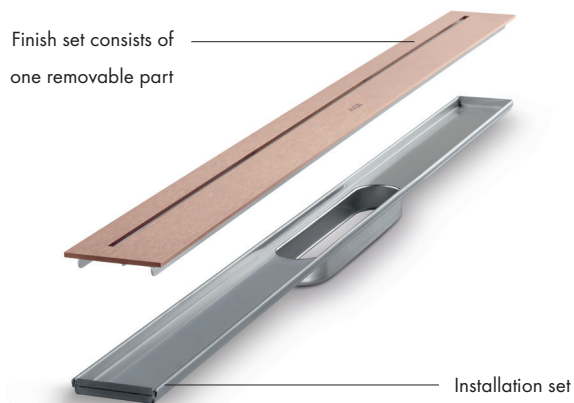

Individuality to the detail.

AXOR Drain elevate the shower drain to an object of design that completes the look of any AXOR bathroom. Available in the same rich range of AXOR FinishPlus colors and surfaces as the AXOR collections and programs, AXOR Drain makes an individual statement grounded in excellent function. The first design in the program offers a sleek and seamless aesthetic, without visible silicone joints, harmonizing with any shower floor surface – from marble to porcelain, travertine to slate. Thanks to newly acquired innovative technology and outstanding AXOR quality, the drain is easy to install, require minimum cleaning and offer uncomplicated access to one's choice of Siphon or Dryphon draining mechanism.

Free in floor version

Wall version