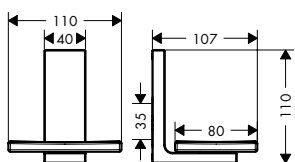

Soap dish

Features

/ wall-mounted  
/ material shelf: glass  
/ holder material: metal

/ with mounting material  
/ concealed fastening  
/ drilling distance: 35 mm

/ diameter drill hole: 6 mm

finish	available from	code no.
Chrome		42605000
Brushed Bronze		42605140
Brushed Black Chrome		42605340
Matt Black	NEW Q4/2023	42605670
Brushed Nickel		42605820
Polished Gold Optic		42605990
AXOR Finish-Plus*		42605XXX