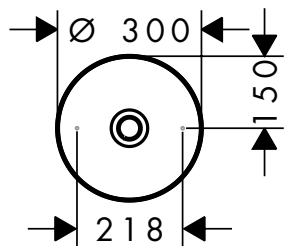

Wash bowls

Features of all variants

/ consists of: wash bowl, design frame
/ material: solid surface
/ Material frame: metal

/ degree of gloss: matt
/ without tap hole
/ without overflow

/ without waste set
/ only combinable with non-closing waste set
/ installation type: built-on

300