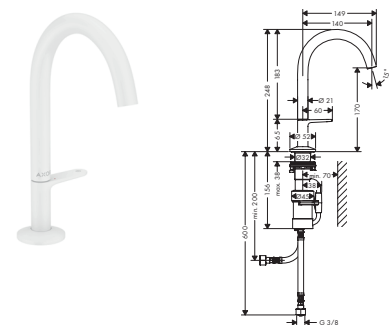

Single lever basin mixers

Features of all variants

/ consists of: single lever basin mixer, waste set
/ spray type: normal spray
/ maximum flow rate at 3 bar: 5 l/min

/ ceramic cartridge
/ temperature limitation adjustable
/ suitable for continuous flow water heaters

/ material waste set: metal
/ connection type: G 3/8 connections
/ connection dimension: DN 15

70

260

Technologies

Overview variants

ComfortZone	projection (mm)	spout height (mm)	waste set	for wash bowls	finish	available from	code no.
70	130	70	pop-up	-	○ Matt White	NEW	Q2/2023 48000700
70	130	70	non-closing	-	○ Matt White	NEW	Q2/2023 48001700
260	180	255	non-closing	■	○ Matt White	NEW	Q2/2023 48002700

Basin mixers Select

Features of all variants

/ consists of: Basin mixer, waste set
/ spray type: normal spray
/ maximum flow rate at 3 bar: 5 l/min
/ Select cartridge with temperature control

/ temperature limitation adjustable
/ suitable for continuous flow water heaters
/ push-open waste set G 1 1/4
/ material waste set: metal

/ connection type: G 3/8 connections
/ connection dimension: DN 15
/ cold water in middle position

140

170

260

Sustainability

Technologies

Overview variants

ComfortZone	projection (mm)	spout height (mm)	for wash bowls	finish	available from	code no.
140	122	140	-	○ Matt White	NEW	Q2/2023 48010700
170	140	170	-	○ Matt White	NEW	Q2/2023 48020700
260	165	265	■	○ Matt White	NEW	Q2/2023 48030700