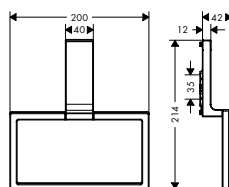

finish	available from	code no.	
Chrome		42623000	
Brushed Bronze		42623140	
Brushed Black Chrome		42623340	
Matt Black	NEW	Q4/2023	42623670
Brushed Nickel		42623820	
Polished Gold Optic		42623990	
AXOR Finish-Plus*		42623XXX