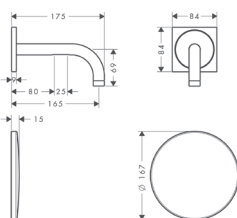

Electronic basin mixers for concealed installation wall-mounted

Features of all variants

- / spray type: normal spray
- / maximum flow rate at 3 bar: 5 l/min
- / temperature adjustable via basic set
- / infrared sensor technology
- / automatic environmental adjustment of infrared sensor
- / adjustable optical range of infrared sensor (5 settings)

- / 230 V / 50 Hz mains connection
- / hygiene rinse activatable (automatic water flow)
- / frequency of hygiene rinse: 24 h
- / flushing time hygiene rinse: 10 s
- / permanent rinse activatable (single water flow for 180 seconds, suitable for thermal disinfection)
- / cleaning mode: manual water stop for washbasin cleaning

- / TÜV certified
- / dirt filters in the connection hoses
- / for ideal function please note a minimum distance of 140 mm from the aerators center to the back rim of the wash basin

165