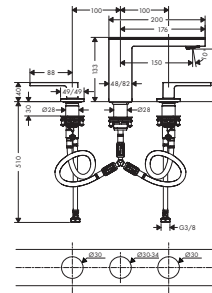

110 with plate

Sustainability

Technologies

Overview variants

ComfortZone	projection (mm)	spout height (mm)	cover	finish	available from	code no.	
70	151	70	with plate	Chrome/Mirror Glass		47050000	
				Chrome/Black Glass		47050600	
				Matt Black/Black Glass	NEW	Q4/2023	47050670
70	151	70	without plate	Chrome		47052000	
				Brushed Bronze		47052140	
				Brushed Black Chrome		47052340	
				Matt Black	NEW	Q4/2023	47052670
				AXOR Finish-Plus*			47052XXX
110	150	109	with plate	Chrome/Mirror Glass	NEW	Q4/2023	47070000
				Chrome/Black Glass	NEW	Q4/2023	47070600
				Matt Black/Black Glass	NEW	Q4/2023	47070670
110	150	109	without plate	Chrome	NEW	Q4/2023	47072000
				Matt Black	NEW	Q4/2023	47072670
				AXOR Finish-Plus*	NEW	Q4/2023	47072XXX

Optional parts:

For

code no.

Hose extension set for 3-hole basin mixer 47050XXX
47052XXX

38959000

* AXOR FinishPlus: For further AXOR FinishPlus surfaces please see the AXOR FinishPlus overview on page 4.