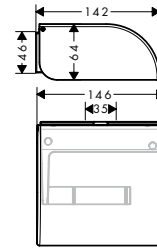

with cover

Overview variants

version	finish		available from	code no.
single	☐ Matt White	NEW	Q2/2023	42856700
double	☐ Matt White	NEW	Q2/2023	42857700
with cover	☐ Matt White	NEW	Q2/2023	42858700

Toilet brush holder wall-mounted

Features

/ wall-mounted
/ material: metal
/ material recess: matt plastic

/ with cover lid
/ with removable insert
/ with mounting material

/ concealed fastening
/ drilling distance 35 mm
/ diameter drill hole: 6 mm