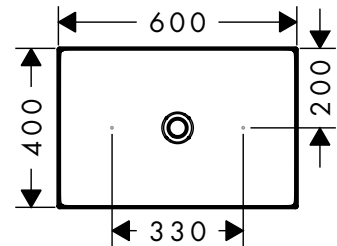

600/400

Overview variants

	product dimensions (mm)	finish	available from	code no.	
	285/285	Chrome	NEW	Q4/2023	42002000
		Matt Black	NEW	Q4/2023	42002670
		Brushed Bronze	NEW	Q4/2023	42002140
		Brushed Black Chrome	NEW	Q4/2023	42002340
		AXOR Finish-Plus*	NEW	Q4/2023	42002XXX
	400/400	Chrome	NEW	Q4/2023	42003000
		Matt Black	NEW	Q4/2023	42003670
		Brushed Bronze	NEW	Q4/2023	42003140
		Brushed Black Chrome	NEW	Q4/2023	42003340
		AXOR Finish-Plus*	NEW	Q4/2023	42003XXX
	600/400	Chrome	NEW	Q4/2023	42004000
		Matt Black	NEW	Q4/2023	42004670
		Brushed Bronze	NEW	Q4/2023	42004140
		Brushed Black Chrome	NEW	Q4/2023	42004340
		AXOR Finish-Plus*	NEW	Q4/2023	42004XXX

Optional parts:

	finish	code no.
Design trap Flowstar S	Chrome	51305000
	Matt Black	51305670
	Brushed Black Chrome	51305340
	Brushed Bronze	51305140
	AXOR FinishPlus*	51305XXX

* AXOR FinishPlus: For further AXOR FinishPlus surfaces please see the AXOR FinishPlus overview on page 4.