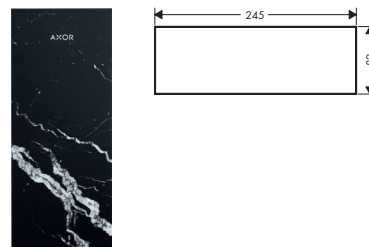

/ material: marble  
/ removable

/ since marble is a natural material, each piece is unique, and marbling markings may vary

117

200

245

Overview variants

length (mm)	finish	code no.
117	 Marble Nero Marquina	47915000
200	 Marble Nero Marquina	47913000
245	 Marble Nero Marquina	47914000