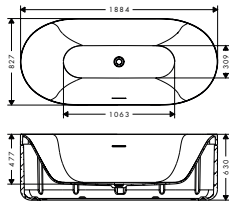

- / material thickness: 14 mm
- / free-standing bath tub
- / bath tub entry height: 631 mm
- / filling level: approx. 355 mm
- / filling capacity: approx. 190 l (1 person, 70 kg)
- / weight with water (1 person 70 kg): approx. 440 kg
- / weight without water: 180 kg
- / material: solid surface
- / number of people: 2
- / with overflow
- / degree of gloss: matt
- / consists of: push-open waste set, bathtub
- / length lying surface: 1685 mm
- / width lying surface: 627 mm