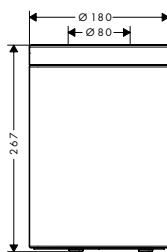

Waste bin

Features

/ free-standing  
/ material: metal

/ material recess: plastic  
/ capacity: 5 l

/ with removable insert

finish		available from	code no.
<input type="radio"/> Matt White	NEW	Q2/2023	42872700