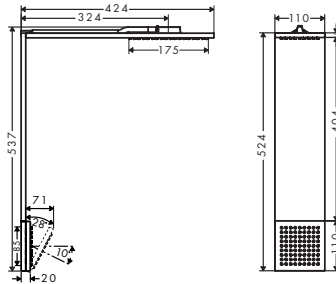

Shower modules 2jet, 1jet with shoulder shower

Features of all variants

/ consists of: shoulder shower, shower module
/ with non-return valve

/ spray type body shower: PowderRain
/ connection type: basic set

250/250

110/220

Technologies

Spray types

Overview variants

shower head size	number of sprays	spray types	finish	available from	code no.	
250/250	2	PowderRain, Intense PowderRain	Chrome	NEW	Q4/2023	12594000
			Matt Black	NEW	Q4/2023	12594670
			AXOR Finish-Plus*	NEW	Q4/2023	12594XXX
110/220	1	PowderRain	Chrome	NEW	Q4/2023	12593000
			Matt Black	NEW	Q4/2023	12593670
			AXOR Finish-Plus*	NEW	Q4/2023	12593XXX

Required parts:

Basic set for overhead shower with shower arm

code no.

35361180

* AXOR FinishPlus: For further AXOR FinishPlus surfaces please see the AXOR FinishPlus overview on page 4.