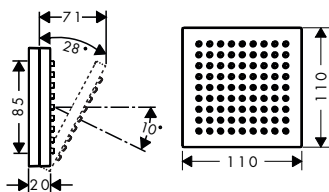

Technologies

Spray types

finish		available from	code no.
Chrome	NEW	Q4/2023	12596000
Matt Black	NEW	Q4/2023	12596670
AXOR Finish-Plus*	NEW	Q4/2023	12596XXX

Required parts:

Basic set for overhead shower with shower arm

code no.

35361180

Basic set for overhead shower with shower arm

Features

/ includes polystyrene sheathing as a placeholder during installation

/ sound-decoupled installation

/ connection dimension: Rp 1/2