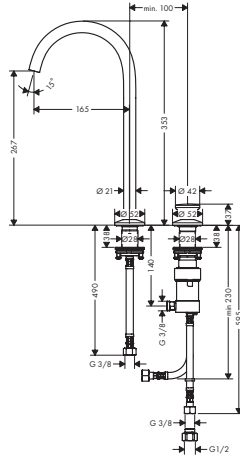

2-hole basin mixer Select 260 with push-open waste set

Features

- / consists of: 2-hole basin mixer, waste set
- / ComfortZone 260
- / projection: 165 mm
- / spout height: 267 mm
- / swivel range 120°
- / spray type: normal spray

- / maximum flow rate at 3 bar: 5 l/min
- / Select cartridge with temperature control
- / temperature limitation adjustable
- / suitable for continuous flow water heaters
- / push-open waste set G 1 1/4
- / material waste set: metal

- / connection type: G 3/8 connections
- / flexible arrangement of control unit and spout possible
- / the control unit needs approx. 20 cm space underneath the top

Technologies

finish	available from	code no.
○ Matt White	NEW	Q2/2023 48060700

Optional parts:

Hose extension set for 2-hole basin mixer

code no.

38960000