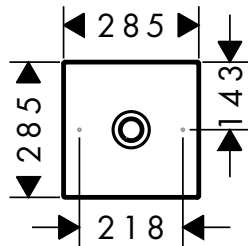

Wash bowls

Features of all variants

/ consists of: wash bowl, design frame
/ material: solid surface
/ Material frame: metal

/ degree of gloss: matt
/ without tap hole
/ without overflow

/ without waste set
/ only combinable with non-closing waste set
/ installation type: built-on

285/285