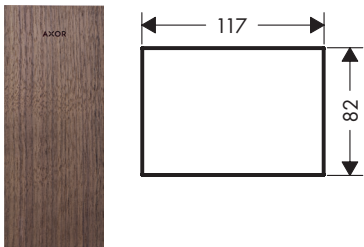

Plates American Walnut

Features of all variants

/ material: walnut
/ removable

/ since wood is a natural material, each piece is unique, and wood markings may vary

117