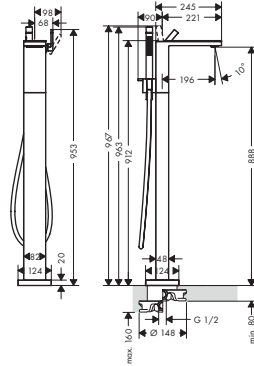

without plate

Technologies

Spray types

Overview variants

cover	finish	available from	code no.
with plate	Chrome/Mirror Glass		47440000
	Chrome/Black Glass		47440600
	Matt Black/Black Glass	NEW Q4/2023	47440670
without plate	Chrome		47442000
	Brushed Bronze		47442140
	Brushed Black Chrome		47442340
	Matt Black	NEW Q4/2023	47442670
	AXOR Finish-Plus*		47442XXX

Required parts:

Basic set for mixers floor-standing

code no.

10452180

*AXOR FinishPlus: For further AXOR FinishPlus surfaces please see the AXOR FinishPlus overview on page 4.