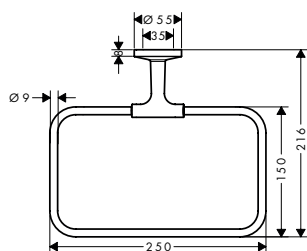

finish	available from	code no.
☐ Matt White	NEW	Q2/2023 42823700