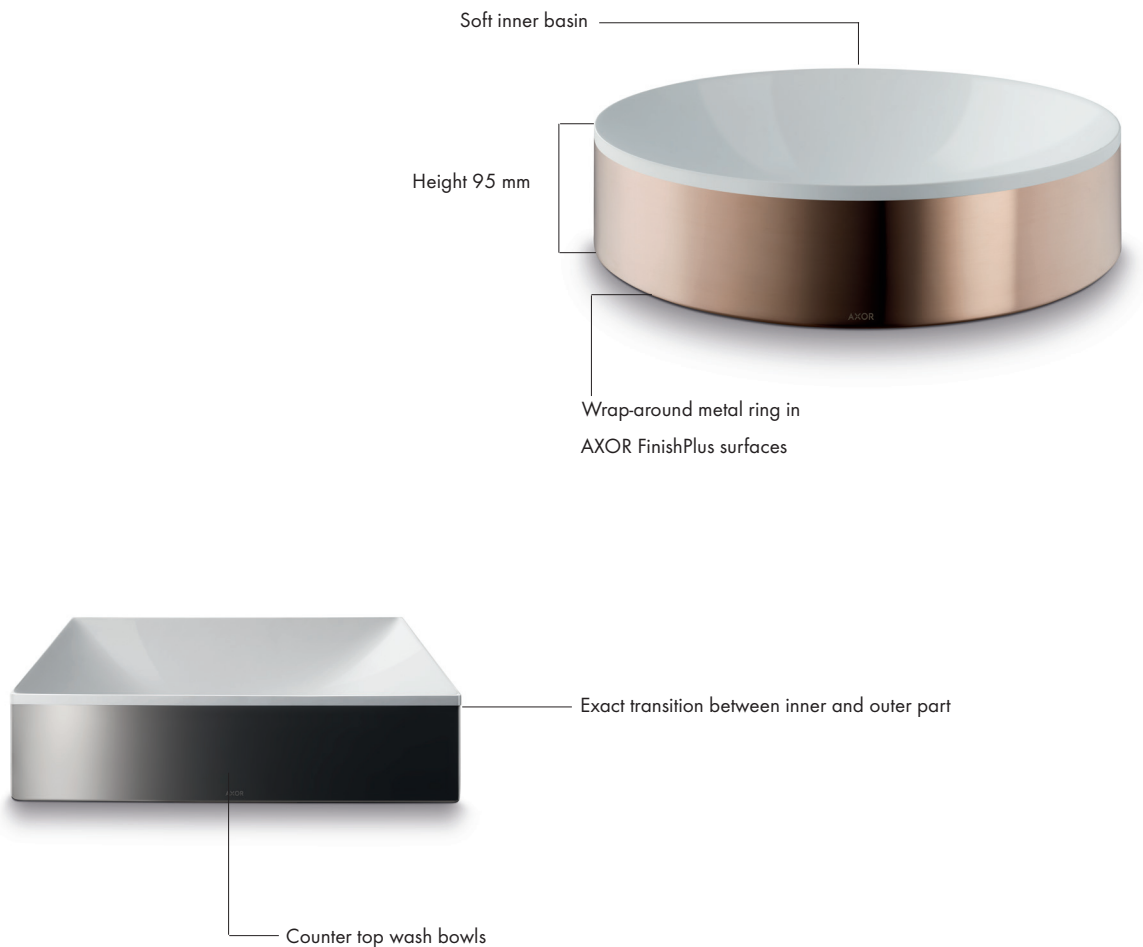

AXOR Suite Basins & Bathtub

Uniquely universal - matching your character.

Through elegant design and specially finished elements, AXOR Suite basins and bathtub, designed by world-renowned creator Philippe Starck, bring harmony and a personal touch to any bathroom interior. Each piece is made with SolidSurface material for resistance and longevity, while smooth contours, small radii and 'soft' inner basins, devoid of lines or ridges, ensure a clean modern look with universal appeal. At the same time, specially finished elements – a shelf on the bathtub, a wrap-around surface on the washbasin sides – allow users to express their individuality.

Design: Philippe Starck

Rectangular or circular, the AXOR Suite basins and bathtub are timeless, universal, elegant forms, characterized by small radii, soft and smooth inner basins. Specially finished elements come in a choice of Matt Black, Chrome or any of the AXOR FinishPlus polished or brushed surfaces.