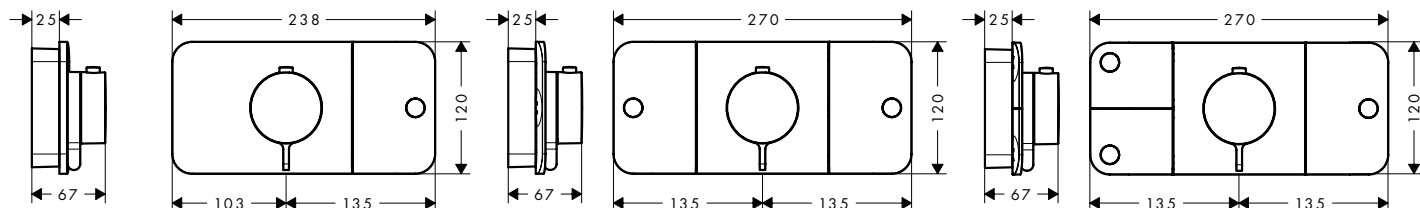

3 functions

Technologies

Overview variants

number of functions	max. flow rate at 3 bar (l/min)	finish	available from	code no.
1 function	24	☐ Matt White	NEW	Q2/2023 45711700
2 functions	30	☐ Matt White	NEW	Q2/2023 45712700
3 functions	30	☐ Matt White	NEW	Q2/2023 45713700

Required parts:

Basic set for thermostatic module for concealed installation

code no.

45710180