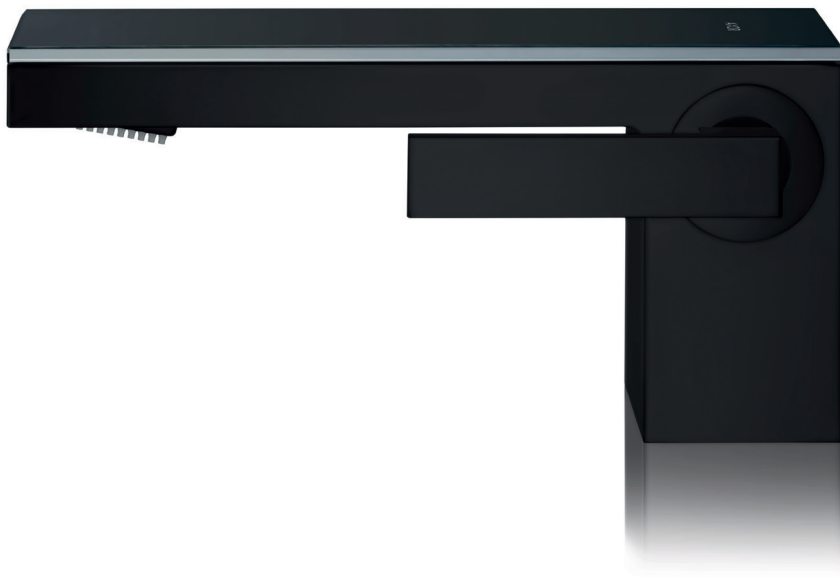

Self-confident accent at the washbasin A new interface for AXOR MyEdition

All products from the AXOR MyEdition collection as well as selected complementary products from the AXOR Showers range or the AXOR Universal Rectangular accessories are now also available in the AXOR FinishPlus finish Matt Black.