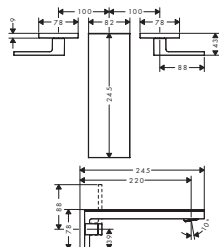

221 with plate