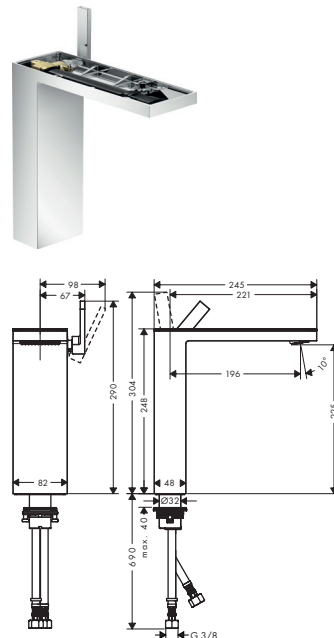

/ connection type: G 3/8 connections  
 / connection dimension: DN15

70 with plate

110 with plate

230 without plate

Sustainability

Technologies

Overview variants

ComfortZone	projection (mm)	spout height (mm)	for wash bowls	cover	finish	available from	code no.	
70	151	70	-	with plate	Chrome/Mirror Glass		47010000	
					Chrome/Black Glass		47010600	
					Matt Black/Black Glass	NEW	Q4/2023	47010670
70	151	70	-	without plate	Chrome		47012000	
					Brushed Bronze		47012140	
					Brushed Black Chrome		47012340	
					Matt Black	NEW	Q4/2023	47012670
					AXOR Finish-Plus*		47012XXX	
110	150	110	-	with plate	Chrome/Mirror Glass	NEW	Q4/2023	47030000
					Chrome/Black Glass	NEW	Q4/2023	47030600
					Matt Black/Black Glass	NEW	Q4/2023	47030670
110	150	110	-	without plate	Chrome	NEW	Q4/2023	47032000
					Matt Black	NEW	Q4/2023	47032670
					AXOR Finish-Plus*	NEW	Q4/2023	47032XXX
230	196	225	■	with plate	Chrome/Mirror Glass		47020000	
					Chrome/Black Glass		47020600	
					Matt Black/Black Glass	NEW	Q4/2023	47020670