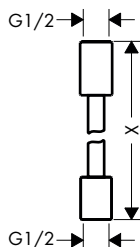

cylindrical nut on both sides

Overview variants

nuts shower hose	length (m)	finish	available from	code no.
1 x conical, 1 x cylindrical	2,00	○ Matt White	NEW	Q3/2023 28290700
1 x conical, 1 x cylindrical	1,60	○ Matt White	NEW	Q3/2023 28259700
1 x conical, 1 x cylindrical	1,25	○ Matt White	NEW	Q3/2023 28227700
cylindrical on both sides	2,00	○ Matt White	NEW	Q3/2023 28291700
cylindrical on both sides	1,60	○ Matt White	NEW	Q3/2023 28261700
cylindrical on both sides	1,25	○ Matt White	NEW	Q3/2023 28228700