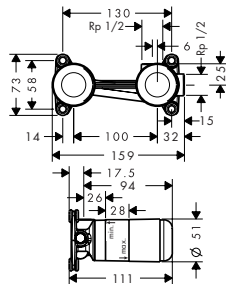

Basic set for single lever basin mixer for concealed installation wall-mounted

Features

- / variable positioning of the mixer system, can be left or right of the spout
- / easy orientation due to support surfaces for the spirit level
- / with building protection cover against contamination during assembly
- / with dimension indication for exact determination of the installation depth
- / with pre-mounted fastening lugs for mounting in drywall and solidwall
- / sound-decoupled installation
- / connection dimension: DN15
- / minimum mounting depth: 44 mm
- / maximum mounting depth: 72 mm