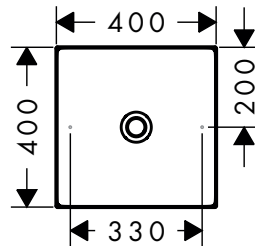

Wash bowls

Features of all variants

/ consists of: wash bowl, design frame
/ material: solid surface
/ Material frame: metal

/ degree of gloss: matt
/ without tap hole
/ without overflow

/ without waste set
/ only combinable with non-closing waste set
/ installation type: built-on

400/400

Overview variants

	product dimensions (mm)	finish	available from	code no.	
	285/285	Chrome	NEW	Q4/2023	42002000
		Matt Black	NEW	Q4/2023	42002670
		Brushed Bronze	NEW	Q4/2023	42002140
		Brushed Black Chrome	NEW	Q4/2023	42002340
		AXOR Finish-Plus*	NEW	Q4/2023	42002XXX
	400/400	Chrome	NEW	Q4/2023	42003000
		Matt Black	NEW	Q4/2023	42003670
		Brushed Bronze	NEW	Q4/2023	42003140
		Brushed Black Chrome	NEW	Q4/2023	42003340
		AXOR Finish-Plus*	NEW	Q4/2023	42003XXX
	600/400	Chrome	NEW	Q4/2023	42004000
		Matt Black	NEW	Q4/2023	42004670
		Brushed Bronze	NEW	Q4/2023	42004140
		Brushed Black Chrome	NEW	Q4/2023	42004340
		AXOR Finish-Plus*	NEW	Q4/2023	42004XXX

Optional parts:

	finish	code no.
Design trap Flowstar S	Chrome	51305000
	Matt Black	51305670
	Brushed Black Chrome	51305340
	Brushed Bronze	51305140
	AXOR FinishPlus*	51305XXX

* AXOR FinishPlus: For further AXOR FinishPlus surfaces please see the AXOR FinishPlus overview on page 4.