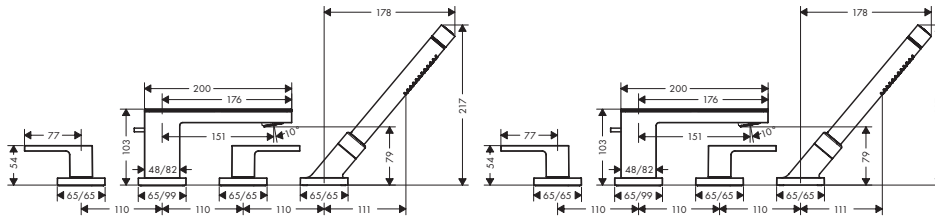

without plate

Technologies

Spray types

Overview variants

cover	finish	available from	code no.
with plate	Chrome/Mirror Glass		47430000
	Chrome/Black Glass		47430600
	Matt Black/Black Glass	NEW Q4/2023	47430670
without plate	Chrome		47432000
	Brushed Bronze		47432140
	Brushed Black Chrome		47432340
	Matt Black	NEW Q4/2023	47432670
	AXOR Finish-Plus*		47432XXX

Required parts:

Basic set for 4-hole rim mounted bath mixer

code no.

15480180

Optional parts:

Secuflex insert extension

code no.

98806000