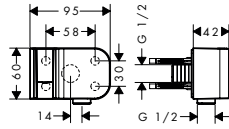

Porter unit

Features

/ for hoses with cylindrical nuts
/ integrated support function

/ metal
/ non-return valve

/ connection type: G 1/2

finish		available from	code no.
☐ Matt White	NEW	Q2/2023	45723700

Extension element

Features

/ for situations of limited depth for concealed installation

/ extension length: 22 mm
/ material: metal escutcheon