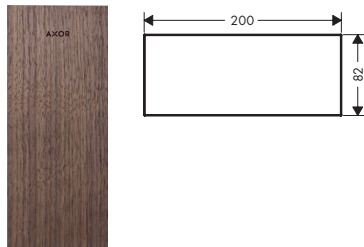

Plates glass

Features of all variants

/ material: glass

/ removable

117

200

245

Overview variants

	length (mm)	finish	code no.
	117	☐ Mirror	47902000
	200	☐ Mirror	47900000
	245	☐ Mirror	47901000

Plates American Walnut

Features of all variants

/ material: walnut
/ removable

/ since wood is a natural material, each piece is unique, and wood markings may vary

117

200

245

Overview variants

	length (mm)	finish	code no.
	117	☐ Black Walnut	47908000
	200	☐ Black Walnut	47906000
	245	☐ Black Walnut	47907000