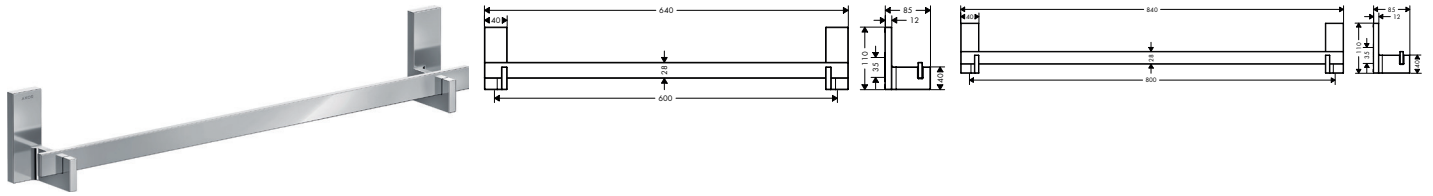

Bath towel holdes

Features of all variants

/ wall-mounted
/ material: metal

/ with mounting material
/ diameter drill hole: 6 mm

600/800

Overview variants

product dimensions (mm)	finish	available from	code no.	
600	Chrome		42661000	
	Brushed Bronze		42661140	
	Brushed Black Chrome		42661340	
	Matt Black	NEW	Q4/2023	42661670
	Brushed Nickel		42661820	
	Polished Gold Optic		42661990	
	AXOR Finish-Plus*		42661XXX	
	800	Chrome		42683000
Brushed Bronze			42683140	
Brushed Black Chrome			42683340	
Matt Black		NEW	Q4/2023	42683670
Brushed Nickel			42683820	
Polished Gold Optic			42683990	
AXOR Finish-Plus*			42683XXX