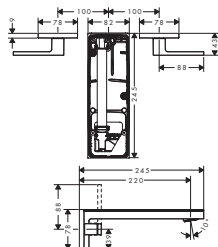

221 without plate

Sustainability

Technologies

Overview variants

cover	finish	available from	code no.
with plate	Chrome/Mirror Glass	NEW	Q4/2023 47080000
	Chrome/Black Glass	NEW	Q4/2023 47080600
	Matt Black/Black Glass	NEW	Q4/2023 47080670
without plate	Chrome	NEW	Q4/2023 47082000
	Matt Black	NEW	Q4/2023 47082670
	AXOR Finish-Plus*	NEW	Q4/2023 47082XXX

Required parts:

Basic set for 3-hole basin mixer for concealed installation wall-mounted

code no.

10303180

* AXOR FinishPlus: For further AXOR FinishPlus surfaces please see the AXOR FinishPlus overview on page 4.