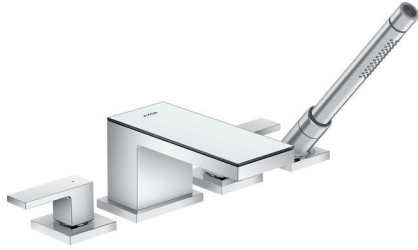

4-hole rim mounted bath mixers

Features of all variants

/ 2 functions
/ projection: 151 mm
/ spray type mixer: normal spray
/ spray type hand shower: Rain, Mono
/ maximum pull-out length of hand shower: 1.10 m

/ maximum flow rate at 3 bar: 22 l/min
/ flow rate for bath spout at 3 bar: 22 l/min
/ flow rate of hand shower at 3 bar: 16 l/min
/ ceramic valves hot/ cold 90°
/ diverter with automatic resetting

/ connection dimension: DN15
/ connection type: basic set
/ min. operating pressure: 1 bar
/ max. operating pressure: 10 bar

with plate