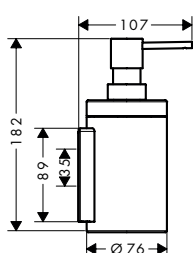

finish		available from	code no.
☐ Matt White	NEW	Q2/2023	42810700