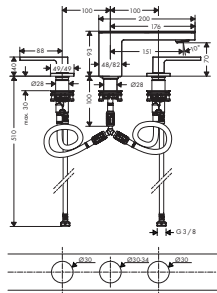

3-hole basin mixers

Features of all variants

/ spray type: PowderRain
/ ceramic valves hot/ cold 90°

/ with isolated water conduction - without contact
with nickel and lead
/ suitable for continuous flow water heaters

/ push-open waste set G 1¼
/ connection type: G ¾ connections
/ connection dimension: DN 15

70 with plate