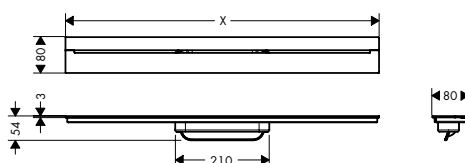

Required parts (choose one)

	available from	code no.
Base set for finish sets for standard installation	NEW	Q2/2023 01005180
Base set for finish sets for flat installation	NEW	Q2/2023 01006180
Base set for finish sets for vertical installation	NEW	Q2/2023 01007180

Finish sets shower drains for wall mounting

Features of all variants

/ consists of: Dryphon, installation set, design grate
/ mounting type: wall-mounted
/ easy to clean surface
/ installation set height adjustable by 7-18 mm tile thickness
/ tile thickness: up to 18 mm

/ suitable for any type of tile
/ up to 55 l/min drainage capacity
/ where to use: new construction, renovation
/ grate removal tool allows easy removal of the finish set
/ with integrated slope

/ type of odour seal: mechanical
/ Dryphon enables waterless siphon system
/ no visible silicone joint
/ grate material: Stainless Steel 304 (1.4301)
/ suitable for primary drainage

700 - 1200

Technologies

Installation