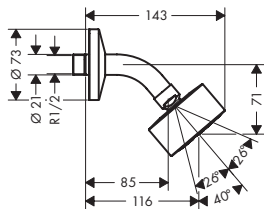

Overhead shower 75 1jet EcoSmart with shower arm

Features

/ consists of: overhead shower, shower arm
/ shower head size: 73 mm
/ spray type: PowderRain
/ projection 116 mm
/ ball-joint: overhead shower angle adjustable
/ material spray disc: metal

/ shower arm length 85 mm
/ maximum flow rate at 3 bar: 8,7 l/min
/ flow rate PowderRain spray (at 3 bar): 8,7 l/min
/ function from: 6,3 l/min
/ minimum flow pressure: 1 bar
/ overhead shower removable for cleaning

/ installation: wall
/ connection thread G 1/2
/ connection dimension: DN15
/ suitable for continous flow water heaters

Sustainability

Technologies

Spray types

finish	available from	code no.
☐ Matt White	NEW	Q2/2023 48490700

Overhead shower 2jet, 1jet with shower arm

Features of all variants

/ consists of: overhead shower, shower arm
/ shower head size: 280 mm
/ material spray disc: metal

/ overhead shower removable for cleaning
/ installation: wall
/ connection dimension: DN15

/ suitable for continous flow water heaters