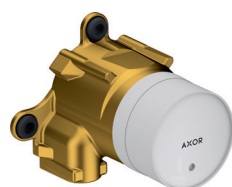

Basic set for basin mixer for concealed installation wall-mounted Select

Features

/ sound-decoupled installation

/ connection dimension: G 1/2

code no.

13625180

* AXOR FinishPlus: For further AXOR FinishPlus surfaces please see the AXOR FinishPlus overview on page 4.