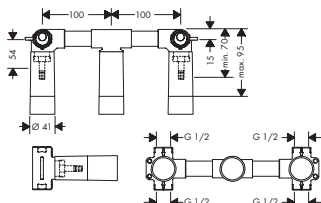

3-hole basin mixers for concealed installation wall-mounted

Optional parts:

		code no.
	Seal	96383000
	Extension set 25 mm for basic set for 3-hole basin mixer wall-mounted	96259000

Basic set for 3-hole basin mixer for concealed installation wall-mounted

Features

- / suitable for all 3-hole wash basin mixers for wall mounting
- / connection dimension: DN15/DN20
- / connection from above or below
- / minimum mounting depth: 70 mm
- / maximum mounting depth: 95 mm

code no.

10303180

Optional parts:

		code no.
	Seal	96383000
	Extension set 25 mm for basic set for 3-hole basin mixer wall-mounted	96259000