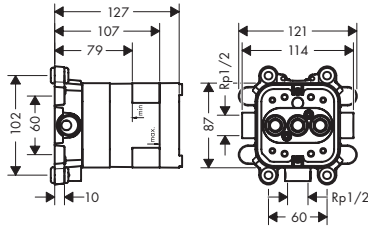

Basic set for overhead shower with shower arm

Features

- / includes polystyrene sheathing as a placeholder during installation
- / sound-decoupled installation
- / connection dimension: Rp 1/2