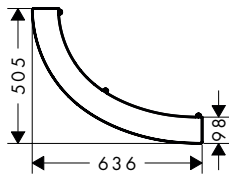

Shelf

Features

- / screw fastening
- / material shelf: metal
- / with mounting material
- / concealed fastening

finish

available from

code no.

	Chrome	NEW	Q4/2023	42006000
	Matt Black	NEW	Q4/2023	42006670
	Brushed Bronze	NEW	Q4/2023	42006140
	Brushed Black Chrome	NEW	Q4/2023	42006340
	AXOR Finish-Plus*	NEW	Q4/2023	42006XXX