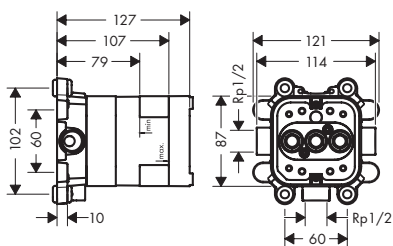

code no.
	35361180

*AXOR FinishPlus: For further AXOR FinishPlus surfaces please see the AXOR FinishPlus overview on page 4.