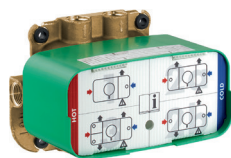

Basic set for thermostatic module for concealed installation

Features

/ 2 inlets/4 outlets
/ all outlets can be used simultaneously

/ connection thread Rp 1/2
/ sound-decoupled installation

/ minimum mounting depth: 80 mm
/ maximum mounting depth: 108 mm