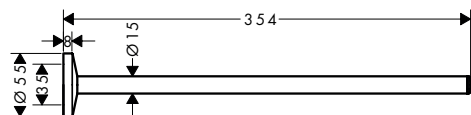

Towel holders

Features of all variants

/ wall-mounted
/ material: metal

/ with mounting material
/ drilling distance: 35 mm

/ diameter drill hole: 6 mm
/ concealed fastening

single