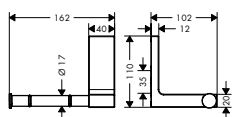

Toilet paper holders

Features of all variants

/ wall-mounted  
/ material: metal

/ with mounting material  
/ concealed fastening

/ drilling distance: 35 mm  
/ diameter drill hole: 6 mm

single

double

Overview variants