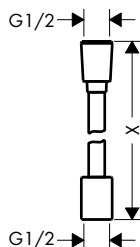

/ yarns are made of recycled PET  
/ dishwasher proof up to 60°C  
/ connection thread: G 1/2

conical and cylindrical nut

cylindrical nut on both sides

Overview variants

nuts shower hose	length (m)	finish	available from	code no.
1 x conical, 1 x cylindrical	2,00	○ Matt White	NEW	Q3/2023 28290700
1 x conical, 1 x cylindrical	1,60	○ Matt White	NEW	Q3/2023 28259700
1 x conical, 1 x cylindrical	1,25	○ Matt White	NEW	Q3/2023 28227700
cylindrical on both sides	2,00	○ Matt White	NEW	Q3/2023 28291700
cylindrical on both sides	1,60	○ Matt White	NEW	Q3/2023 28261700
cylindrical on both sides	1,25	○ Matt White	NEW	Q3/2023 28228700