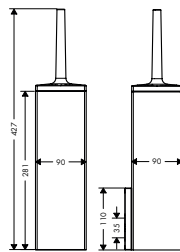

finish	available from	code no.
Chrome		42655000
Brushed Bronze		42655140
Brushed Black Chrome		42655340
Matt Black	NEW Q4/2023	42655670
Brushed Nickel		42655820
Polished Gold Optic		42655990
AXOR Finish-Plus*		42655XXX

Shaving mirror

Features

/ material: mirror glass
/ material frame: metal
/ mirror is inclinable

/ enlargement: 1.7-times
/ with mounting material
/ concealed fastening

/ drilling distance: 35 mm
/ diameter drill hole: 6 mm
/ wall-mounted