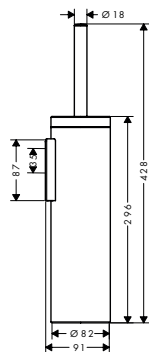

finish		available from	code no.
☐ Matt White	NEW	Q2/2023	42855700

* AXOR FinishPlus: For further AXOR FinishPlus surfaces please see the AXOR FinishPlus overview on page 4.