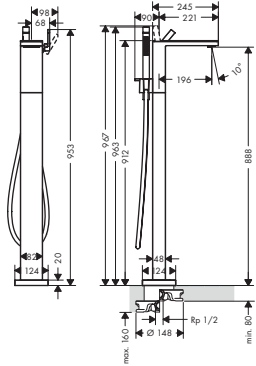

Basic set for 4-hole rim mounted bath mixer

Features

/ maximum pull-out length of hand shower: 1.10 m / connection dimension: DN15

code no.

15480180

Optional parts:

Secuflex insert extension

code no.

98806000

Euro

4.50

Single lever bath mixers floor standing

Features of all variants

/ 2 functions
/ projection: 196 mm
/ spray type mixer: normal spray
/ spray type hand shower: Rain, Mono
/ maximum flow rate at 3 bar: 20 l/min

/ flow rate for bath spout at 3 bar: 20 l/min
/ flow rate of hand shower at 3 bar: 13 l/min
/ Ceramic cartridge
/ temperature limitation adjustable
/ diverter with automatic resetting

/ non-return valve
/ connection dimension: DN15
/ connection type: basic set
/ min. operating pressure: 1 bar
/ max. operating pressure: 10 bar

with plate

without plate

Technologies

Spray types

Overview variants

cover	finish	available from	code no.
with plate	Chrome/Mirror Glass		47440000
	Chrome/Black Glass		47440600
	Matt Black/Black Glass	NEW Q4/2023	47440670
without plate	Chrome		47442000
	Brushed Bronze		47442140
	Brushed Black Chrome		47442340
	Matt Black	NEW Q4/2023	47442670
	AXOR Finish-Plus*		47442XXX

Required parts:

Basic set for mixers floor-standing

code no.

10452180

*AXOR FinishPlus: For further AXOR FinishPlus surfaces please see the AXOR FinishPlus overview on page 4.