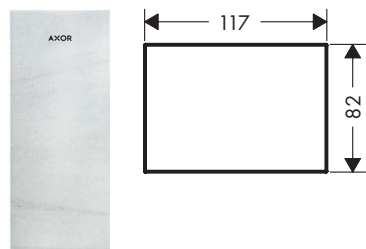

Plates Marble Lasa Covelano Vena Oro

Features of all variants

/ material: marble
/ removable

/ since marble is a natural material, each piece is unique, and marbling markings may vary

117