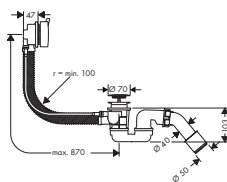

finish		available from	code no.
☐ Matt White	NEW	Q2/2023	58318700