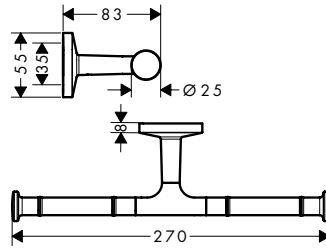

/ drilling distance: 35 mm  
/ diameter drill hole: 6 mm

single

double

with cover

Overview variants

version	finish		available from	code no.
single	<input type="radio"/> Matt White	NEW	Q2/2023	42856700
double	<input type="radio"/> Matt White	NEW	Q2/2023	42857700
with cover	<input type="radio"/> Matt White	NEW	Q2/2023	42858700