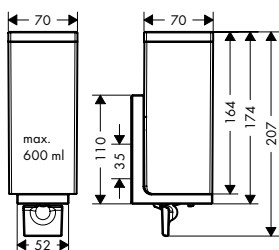

finish	available from	code no.
Chrome		42610000
Brushed Bronze		42610140
Brushed Black Chrome		42610340
Matt Black	NEW Q4/2023	42610670
Brushed Nickel		42610820
Polished Gold Optic		42610990
AXOR Finish-Plus*		42610XXX