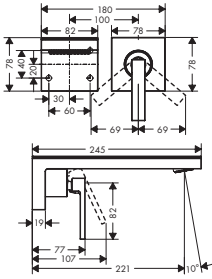

Single lever basin mixers for concealed installation wall-mounted

Features of all variants

/ projection: 221 mm
/ spray type: PowderRain
/ maximum flow rate at 3 bar: 5 l/min
/ ceramic cartridge
/ temperature limitation adjustable

/ with isolated water conduction - without contact with nickel and lead
/ suitable for continuous flow water heaters
/ non-closing waste set
/ connection type: basic set

/ connection dimension: DN15
/ handle can be positioned on the right or left, depending on the basic set installation

221 with plate