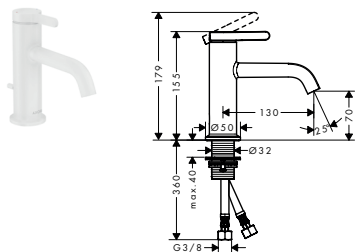

/ material waste set: metal  
 / connection type: G 3/8 connections  
 / connection dimension: DN 15

70

260

Technologies

Overview variants

ComfortZone	projection (mm)	spout height (mm)	waste set	for wash bowls	finish	available from	code no.
70	130	70	pop-up	-	○ Matt White	NEW	Q2/2023 48000700
70	130	70	non-closing	-	○ Matt White	NEW	Q2/2023 48001700
260	180	255	non-closing	■	○ Matt White	NEW	Q2/2023 48002700