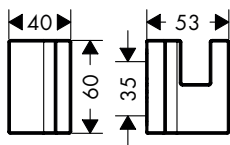

Towel hook

Features

/ wall-mounted  
/ material: metal

/ with mounting material  
/ concealed fastening

/ drilling distance: 35 mm  
/ diameter drill hole: 6 mm

finish	available from	code no.
Chrome		42611000
Brushed Bronze		42611140
Brushed Black Chrome		42611340
Matt Black	NEW Q4/2023	42611670
Brushed Nickel		42611820
Polished Gold Optic		42611990
AXOR Finish-Plus*		42611XXX