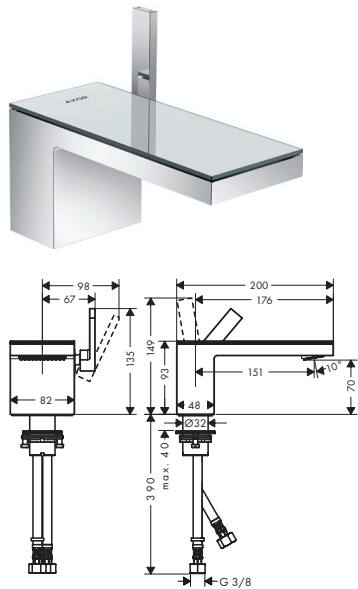

/ connection type: G 3/8 connections  
 / connection dimension: DN15

70 with plate

110 with plate

230 without plate

Sustainability

Technologies

Overview variants

ComfortZone	projection (mm)	spout height (mm)	for wash bowls	cover	finish	available from	code no.	
70	151	70	-	with plate	Chrome/Mirror Glass		47010000	
					Chrome/Black Glass		47010600	
					Matt Black/Black Glass	NEW	Q4/2023	47010670
70	151	70	-	without plate	Chrome		47012000	
					Brushed Bronze		47012140	
					Brushed Black Chrome		47012340	
					Matt Black	NEW	Q4/2023	47012670
					AXOR Finish-Plus*		47012XXX	
110	150	110	-	with plate	Chrome/Mirror Glass	NEW	Q4/2023	47030000
					Chrome/Black Glass	NEW	Q4/2023	47030600
					Matt Black/Black Glass	NEW	Q4/2023	47030670
110	150	110	-	without plate	Chrome	NEW	Q4/2023	47032000
					Matt Black	NEW	Q4/2023	47032670
					AXOR Finish-Plus*	NEW	Q4/2023	47032XXX
230	196	225	■	with plate	Chrome/Mirror Glass		47020000	
					Chrome/Black Glass		47020600	
					Matt Black/Black Glass	NEW	Q4/2023	47020670