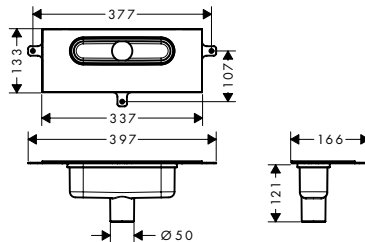

Base set for finish sets for vertical installation

Features

- / consists of: screed protection cover, siphon, base set, pre-assembled sealing membrane
- / suitable for all shower drains
- / where to use: new construction, renovation
- / water seal: 50 mm

- / minimal installation height: 75 mm
- / drainage capacity with siphon: up to 33 l/min
- / drainage capacity with Dryphon: up to 55 l/min
- / connection diameter: DN50
- / direction of outlet: vertical

- / connection: 1-sided
- / mounting type: wall-mounted, free in the floor
- / easy to clean siphon
- / removable siphon