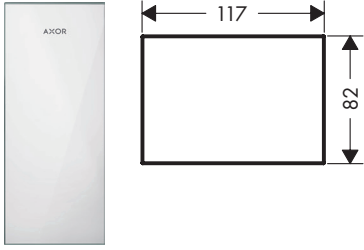

Plates glass

Features of all variants

/ material: glass

/ removable

117