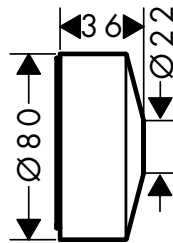

Extension element

Features

/ for situations of limited depth for concealed installation

/ extension length: 22 mm
/ material: metal escutcheon

finish		available from	code no.
☐ Matt White	NEW	Q2/2023	13610700

Escutcheon 90 mm

Features

/ for larger tile coverage

/ diameter: 90 mm

/ material: metal escutcheon