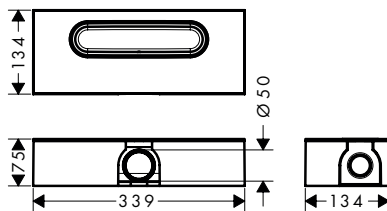

Finish sets shower drains for wall mounting

Overview variants

length (mm)	finish	available from	code no.
1200	Brushed Stainless Steel	NEW	Q2/2023 42529800
	Chrome	NEW	Q2/2023 42529000
	Matt Black	NEW	Q2/2023 42529670
	Matt White	NEW	Q2/2023 42529700
	Brushed Bronze	NEW	Q2/2023 42529140
	Brushed Black Chrome	NEW	Q2/2023 42529340
	Polished Gold Optic	NEW	Q2/2023 42529990
	AXOR Finish-Plus*	NEW	Q2/2023 42529XXX

Required parts (choose one)

	available from	code no.
Base set for finish sets for standard installation	NEW	Q2/2023 01005180
Base set for finish sets for flat installation	NEW	Q2/2023 01006180
Base set for finish sets for vertical installation	NEW	Q2/2023 01007180

Base set for finish sets for standard installation

Features

/ consists of: screed protection cover, siphon, base set, pre-assembled sealing membrane, height adjustment boards
/ suitable for all shower drains
/ where to use: new construction, renovation
/ water seal: 50 mm

/ minimal installation height: 75 mm
/ drainage capacity with siphon: up to 33 l/min
/ drainage capacity with Dryphon: up to 55 l/min
/ connection diameter: DN50
/ direction of outlet: horizontal
/ connection: 3-sided

/ height adjustable with the foam boards
/ easy fixation to the floor with mounting bracket
/ mounting type: wall-mounted, free in the floor
/ easy to clean siphon
/ removable siphon
/ suitable for soundproof mounting

Technologies

Installation

available from	code no.
NEW	Q2/2023 01005180

Optional parts:

	code no.
Wall mounting set	94345000
Adapter UK (50 to 56 mm)	94344000