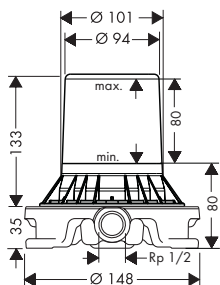

Basic set for mixers floor-standing

Features

/ for mounting on unfinished floor
/ suitable for single lever bath mixer, single lever basin mixer and bath spout floor-standing

/ connection dimension: DN15
/ minimum mounting depth: 53 mm
/ maximum mounting depth: 133 mm