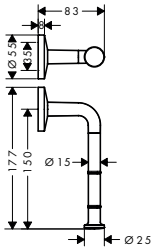

with cover

Overview variants

version	finish		available from	code no.
single	☐ Matt White	NEW	Q2/2023	42856700
double	☐ Matt White	NEW	Q2/2023	42857700
with cover	☐ Matt White	NEW	Q2/2023	42858700

Toilet brush holder wall-mounted

Features

/ wall-mounted
/ material: metal
/ material recess: matt plastic

/ with cover lid
/ with removable insert
/ with mounting material

/ concealed fastening
/ drilling distance 35 mm
/ diameter drill hole: 6 mm