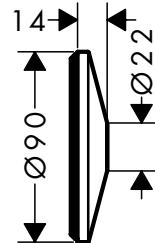

finish		available from	code no.
☐ Matt White	NEW	Q2/2023	13611700