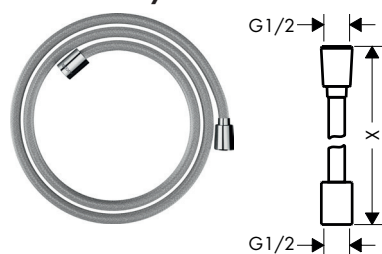

Textile shower hoses

Features of all variants

/ high-quality textile hose with braiding
/ pivot connector prevents hose from tangling
/ kink-protected

/ water-resistant and water-repellant material
/ unique design with multi-colored braided yarns
/ warm, cotton-like material feels great to the skin

/ yarns are made of recycled PET
/ dishwasher proof up to 60°C
/ connection thread: G 1/2

Conical and cylindrical nut