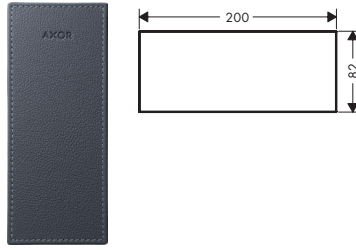

Plates Leather

Features of all variants

/ material: leather

/ removable

117

200

245

Overview variants

	length (mm)	finish	code no.
	117	● Leather	47918000
	200	● Leather	47916000
	245	● Leather	47917000

Mounting plates

Features of all variants

/ the mounting plate is required to attach an individual material to the AXOR MyEdition products without plate
/ material thickness: recommended 3-5 mm (individual material)

/ material: stainless steel
/ the corresponding AXOR MyEdition template is required for exact positioning of the individual material on the mounting plate
/ removable

/ with rubber seal for tight fit
/ not included: individual material, glue

117

200

245

Overview variants

	length (mm)	code no.
	117	47923000
	200	47921000
	245	47922000

Required parts:

	For	code no.
	Template 117 47923XXX	47924000
	Template 200 47921XXX	47925000
	Template 245 47922XXX	47926000