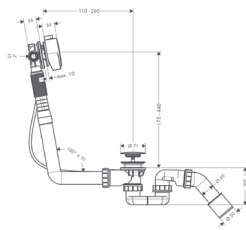

**Features**

/ consists of: finish set, basic set, bath tub trap  
/ TÜV certified

/ suitable for standard bath tubs, with bellows for bath tubs with slanted bath rim  
/ bowden cable length 520 mm

/ odour trap - backwater height is 50 mm  
/ supply hose water connection left DN20