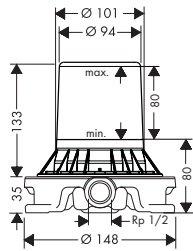

Single lever bath mixers floor standing

Optional parts:	For	code no.
	Sealing foil for basic set bath mixer floor-standing	96441000
	Installation plate 320 x 320 mm for single lever bath mixer floor-standing	47440XXX 92271000

Basic set for mixers floor-standing

Features

- / for mounting on unfinished floor
- / suitable for single lever bath mixer, single lever basin mixer and bath spout floor-standing
- / connection dimension: DN15
- / minimum mounting depth: 53 mm
- / maximum mounting depth: 133 mm

code no.
10452180

Optional parts:	code no.	Euro
	Sealing foil for basic set bath mixer floor-standing	96441000 139.90

Bath spouts

Features of all variants

- / 1 function
- / projection 176 mm
- / wall-mounted
- / maximum flow rate at 3 bar: 24 l/min
- / connection dimension: DN15
- / spray type: normal spray