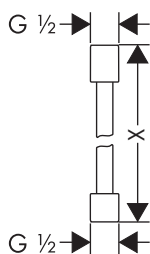

Metal effect shower hoses

Features of all variants

/ high-quality shower hose with metal effect
/ with plastic coating, easy to clean

/ pivot connector prevents hose from tangling
/ kink-protected

/ nuts shower hose: cylindrical nut on both ends
/ connection thread: G 1/2

cylindrical nut on both sides

Overview variants

nuts shower hose	length (m)	finish	available from	code no.
cylindrical on both sides	1,60	○ Matt White	NEW	Q2/2023 28286700
cylindrical on both sides	1,25	○ Matt White		28282700

Textile shower hoses

Features of all variants

/ high-quality textile hose with braiding
/ pivot connector prevents hose from tangling
/ kink-protected

/ water-resistant and water-repellant material
/ unique design with multi-colored braided yarns
/ warm, cotton-like material feels great to the skin

/ yarns are made of recycled PET
/ dishwasher proof up to 60°C
/ connection thread: G 1/2