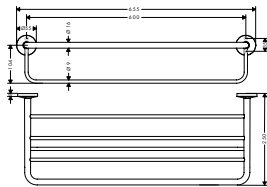

finish		available from	code no.
☐ Matt White	NEW	Q2/2023	42843700

Shelf 400

Features

/ wall-mounted
/ material frame: solid brass
/ material shelf: metal

/ length: 400 mm
/ with mounting material
/ concealed fastening

/ drilling distance: 340 mm
/ diameter drill hole: 6 mm
/ suitable for shower