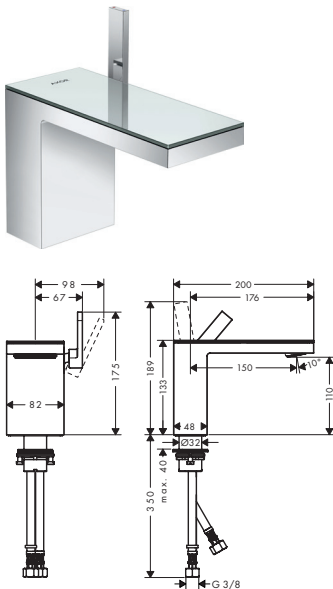

/ connection type: G 3/8 connections  
 / connection dimension: DN15

70 with plate

110 with plate

230 without plate

Sustainability

Technologies

Overview variants

ComfortZone	projection (mm)	spout height (mm)	for wash bowls	cover	finish	available from	code no.	
70	151	70	-	with plate	Chrome/Mirror Glass		47010000	
					Chrome/Black Glass		47010600	
					Matt Black/Black Glass	NEW	Q4/2023	47010670
70	151	70	-	without plate	Chrome		47012000	
					Brushed Bronze		47012140	
					Brushed Black Chrome		47012340	
					Matt Black	NEW	Q4/2023	47012670
					AXOR Finish-Plus*		47012XXX	
110	150	110	-	with plate	Chrome/Mirror Glass	NEW	Q4/2023	47030000
					Chrome/Black Glass	NEW	Q4/2023	47030600
					Matt Black/Black Glass	NEW	Q4/2023	47030670
110	150	110	-	without plate	Chrome	NEW	Q4/2023	47032000
					Matt Black	NEW	Q4/2023	47032670
					AXOR Finish-Plus*	NEW	Q4/2023	47032XXX
230	196	225	■	with plate	Chrome/Mirror Glass		47020000	
					Chrome/Black Glass		47020600	
					Matt Black/Black Glass	NEW	Q4/2023	47020670