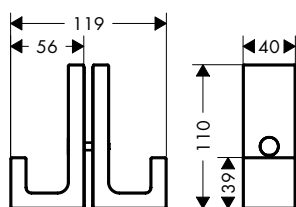

finish	available from	code no.
Chrome		42639000
Brushed Bronze		42639140
Brushed Black Chrome		42639340
Matt Black	NEW Q4/2023	42639670
Brushed Nickel		42639820
Polished Gold Optic		42639990
AXOR Finish-Plus*		42639XXX

* AXOR FinishPlus: For further AXOR FinishPlus surfaces please see the AXOR FinishPlus overview on page 4.