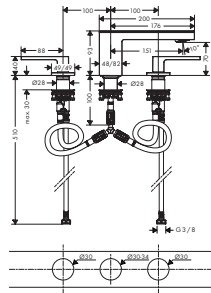

70 without plate