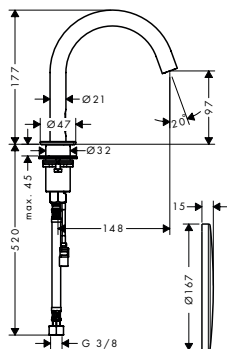

Electronic basin mixer with temperature pre-adjustment with mains connection 230 V

Features

- / ComfortZone 100
- / projection 148 mm
- / spray type: normal spray
- / maximum flow rate at 3 bar: 3,5 l/min
- / temperature adjustable via basic set
- / suitable for continous flow water heaters
- / infrared sensor technology

- / automatic environmental adjustment of infrared sensor
- / adjustable optical range of infrared sensor (2 settings)
- / 230 V / 50 Hz mains connection
- / running time: 10 s
- / hygiene rinse activatable (automatic water flow)
- / frequency of hygiene rinse: 24 h

- / flushing time hygiene rinse: 10 s
- / permanent rinse activatable (single water flow for 180 seconds, suitable for thermal disinfection)
- / cleaning mode: manual water stop for washbasin cleaning
- / connection dimension: DN15
- / dirt filters in the connection hoses

Sustainability

Technologies

finish	available from	code no.
☐ Matt White	NEW	Q2/2023 38010700

*AXOR FinishPlus: For further AXOR FinishPlus surfaces please see the AXOR FinishPlus overview on page 4.