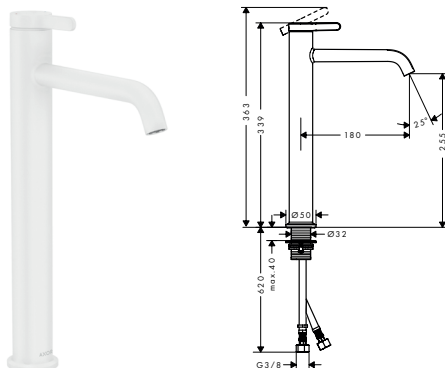

/ material waste set: metal  
 / connection type: G 3/8 connections  
 / connection dimension: DN 15

70

260

Technologies

Overview variants

ComfortZone	projection (mm)	spout height (mm)	waste set	for wash bowls	finish	available from	code no.
70	130	70	pop-up	-	○ Matt White	NEW	Q2/2023 48000700
70	130	70	non-closing	-	○ Matt White	NEW	Q2/2023 48001700
260	180	255	non-closing	■	○ Matt White	NEW	Q2/2023 48002700