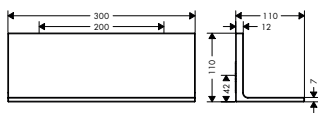

finish	available from	code no.
Chrome		42644000
Brushed Bronze		42644140
Brushed Black Chrome		42644340
Matt Black	NEW Q4/2023	42644670
Brushed Nickel		42644820
Polished Gold Optic		42644990
AXOR Finish-Plus*		42644XXX