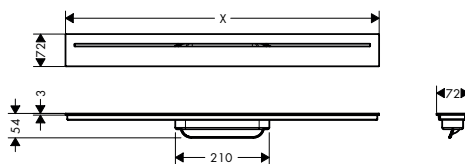

Finish sets shower drains, free in the floor

Features of all variants

- / consists of: Dryphon, installation set, design grate
- / mounting type: free in the floor
- / easy to clean surface
- / installation set height adjustable by 7-18 mm tile thickness
- / tile thickness: up to 18 mm

- / suitable for any type of tile
- / up to 53 l/min drainage capacity
- / where to use: new construction, renovation
- / grate removal tool allows easy removal of the finish set
- / with integrated slope

- / type of odour seal: mechanical
- / Dryphon enables waterless siphon system
- / no visible silicone joint
- / grate material: Stainless Steel 304 (1.4301)
- / suitable for primary drainage

700 - 1200

Technologies

Installations

Overview variants

length (mm)	finish		available from	code no.	
700	● Brushed Stainless Steel	NEW	Q2/2023	42520800	
	● Chrome	NEW	Q2/2023	42520000	
	● Matt Black	NEW	Q2/2023	42520670	
	○ Matt White	NEW	Q2/2023	42520700	
	● Brushed Bronze	NEW	Q2/2023	42520140	
	● Brushed Black Chrome	NEW	Q2/2023	42520340	
	● Polished Gold Optic	NEW	Q2/2023	42520990	
	● AXOR Finish-Plus*	NEW	Q2/2023	42520XXX	
	800	● Brushed Stainless Steel	NEW	Q2/2023	42521800
● Chrome		NEW	Q2/2023	42521000	
● Matt Black		NEW	Q2/2023	42521670	
○ Matt White		NEW	Q2/2023	42521700	
● Brushed Bronze		NEW	Q2/2023	42521140	
● Brushed Black Chrome		NEW	Q2/2023	42521340	
● Polished Gold Optic		NEW	Q2/2023	42521990	
● AXOR Finish-Plus*		NEW	Q2/2023	42521XXX	
900		● Brushed Stainless Steel	NEW	Q2/2023	42522800
	● Chrome	NEW	Q2/2023	42522000	
	● Matt Black	NEW	Q2/2023	42522670	
	○ Matt White	NEW	Q2/2023	42522700	
	● Brushed Bronze	NEW	Q2/2023	42522140	
	● Brushed Black Chrome	NEW	Q2/2023	42522340	
	● Polished Gold Optic	NEW	Q2/2023	42522990	
	● AXOR Finish-Plus*	NEW	Q2/2023	42522XXX