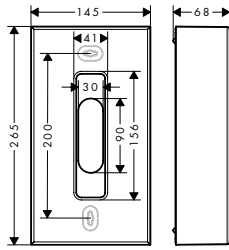

Tissue box

Features

/ wall-mounted
/ screw fastening
/ material: metal, plastic

/ with mounting material
/ concealed fastening
/ drilling distance 200 mm

/ diameter drill hole: 6 mm

finish		available from	code no.
☐ Matt White	NEW	Q2/2023	42873700

Waste bin

Features

/ free-standing
/ material: metal

/ material recess: plastic
/ capacity: 5 l

/ with removable insert