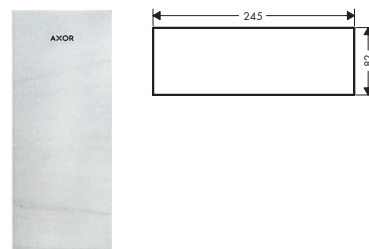

Plates Marble Lasa Covelano Vena Oro

Features of all variants

/ material: marble
/ removable

/ since marble is a natural material, each piece is unique, and marbling markings may vary

117

200

245

Overview variants

length (mm)	finish	code no.
117	Marble Lasa Covelano Vena Oro	47911000
200	Marble Lasa Covelano Vena Oro	47909000
245	Marble Lasa Covelano Vena Oro	47910000

Plates Marble Nero Marquina

Features of all variants

/ material: marble
/ removable

/ since marble is a natural material, each piece is unique, and marbling markings may vary

117

200

245

Overview variants

length (mm)	finish	code no.
117	Marble Nero Marquina	47915000
200	Marble Nero Marquina	47913000
245	Marble Nero Marquina	47914000