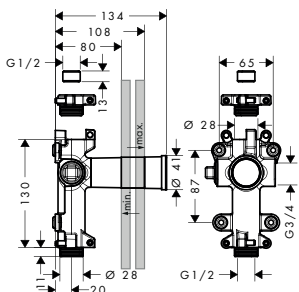

Basic set for shut-off valve for concealed installation

Features

/ connection from left or right
/ connection dimension: DN 15
/ flow rate at free through-flow: 30 l/min

/ sound-decoupled installation

/ in a joined installation it serves as a waterconducting unit and allows dimensionally accurate positioning