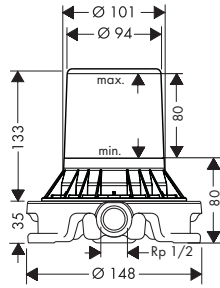

Basic set for mixers floor-standing

Features

- / for mounting on unfinished floor
- / suitable for single lever bath mixer, single lever basin mixer and bath spout floor-standing
- / connection dimension: DN15
- / minimum mounting depth: 53 mm
- / maximum mounting depth: 133 mm

code no.

10452180

Optional parts:

code no.

Sealing foil for basic set bath mixer floor-standing

96441000