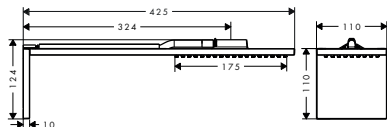

Overhead shower module 110/220 1jet

Features

/ shower head size: 110 x 220 mm
/ spray type: PowderRain
/ projection 324 mm

/ material spray disc: metal
/ installation: wall
/ connection dimension: DN15

/ connection type: basic set
/ suitable for continuous flow water heaters