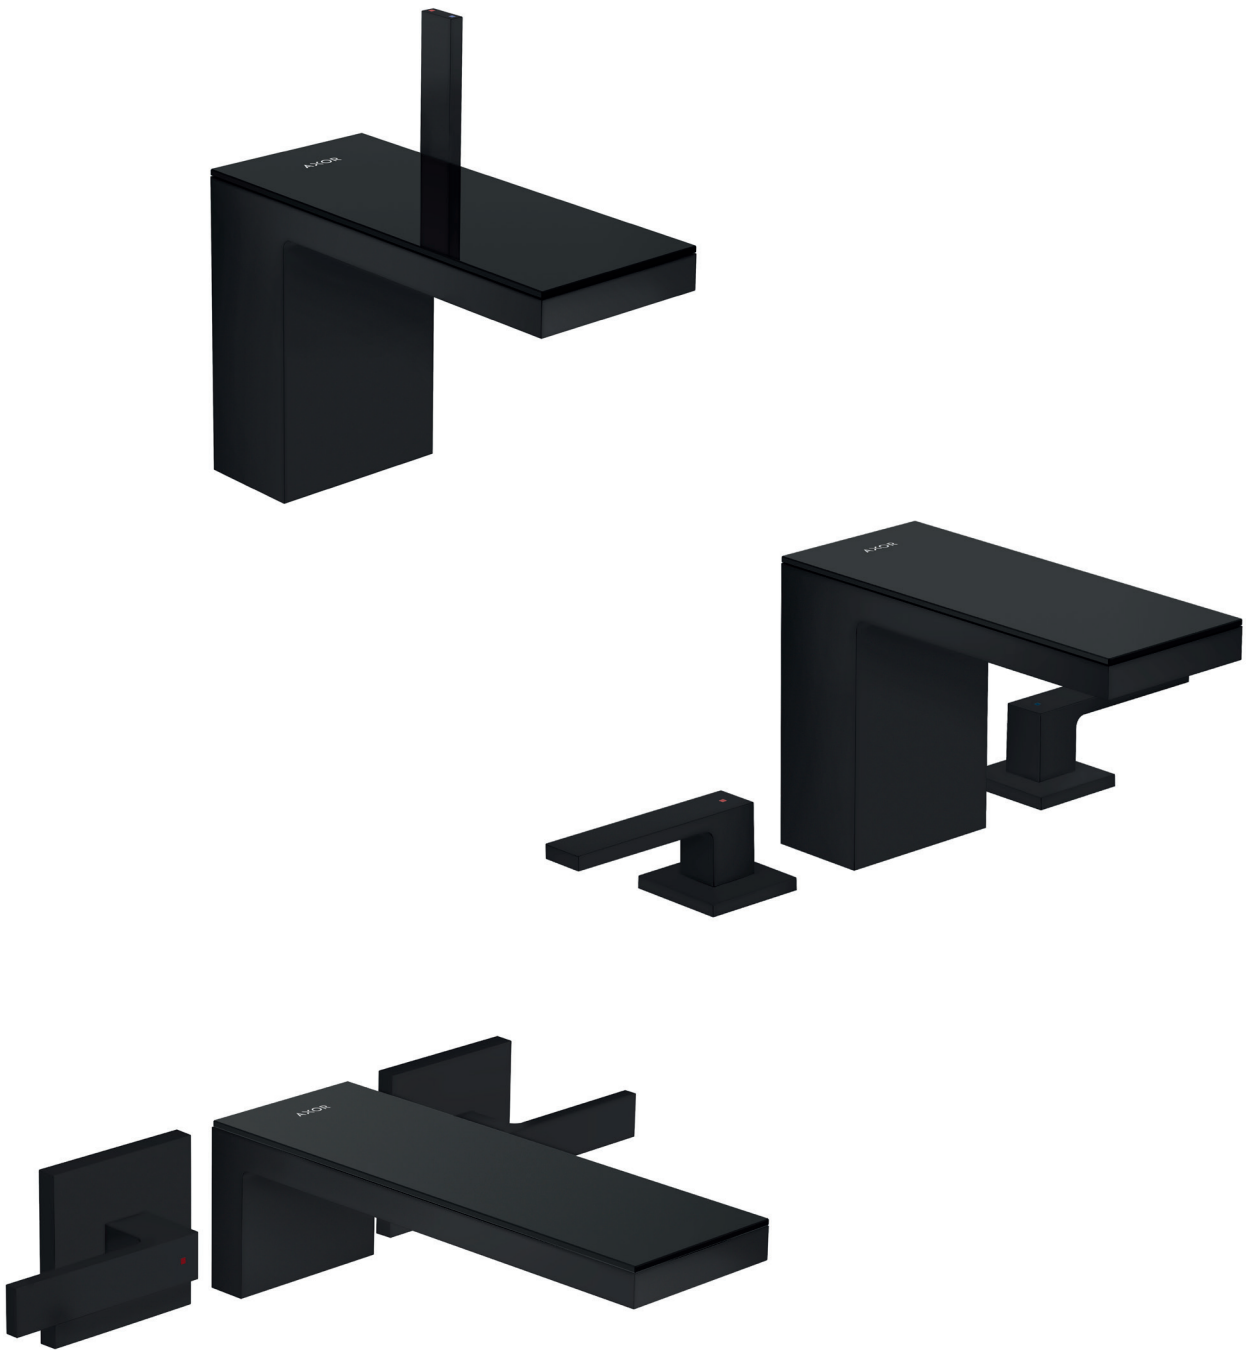

/ concealed fastening  
 / drilling distance: 260 mm  
 / diameter drill hole: 6 mm

/ wall-mounted

finish		available from	code no.
<input type="radio"/> Matt White	NEW	Q2/2023	42848700

AXOR

AXOR MyEdition