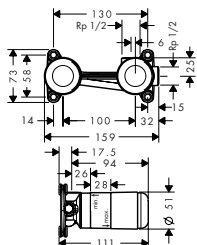

Basic set for single lever basin mixer for concealed installation wall-mounted

Features

- / variable positioning of the mixer system, can be left or right of the spout
- / easy orientation due to support surfaces for the spirit level
- / with building protection cover against contamination during assembly
- / with dimension indication for exact determination of the installation depth
- / with pre-mounted fastening lugs for mounting in drywall and solidwall
- / sound-decoupled installation
- / connection dimension: DN15
- / minimum mounting depth: 44 mm
- / maximum mounting depth: 72 mm

code no.

13623180

Optional parts:

Extension set 25 mm for single lever basin mixer wall-mounted

code no.

13586000

3-hole basin mixers for concealed installation wall-mounted

Features of all variants

- / projection: 221 mm
- / spray type: PowderRain
- / maximum flow rate at 3 bar: 4 l/min
- / ceramic cartridge
- / temperature limitation adjustable
- / with isolated water conduction - without contact with nickel and lead
- / suitable for continuous flow water heaters
- / non-closing waste set
- / connection type: basic set
- / connection dimension: DN15
- / handle can be positioned on the right or left, depending on the basic set installation