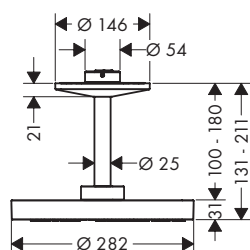

2 spray types