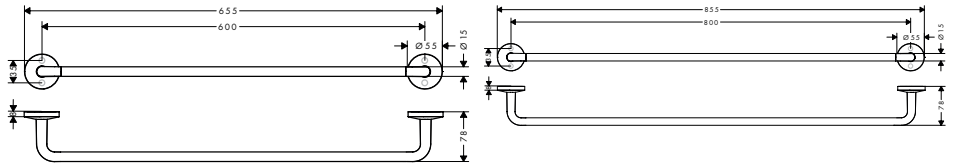

600/800

Overview variants

product dimensions (mm)	finish		available from	code no.
600	○ Matt White	NEW	Q2/2023	42860700
800	○ Matt White	NEW	Q2/2023	42880700