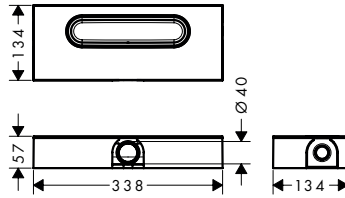

Base set for finish sets for flat installation

Features

- / consists of: screed protection cover, siphon, base set, pre-assembled sealing membrane, height adjustment boards
- / suitable for all shower drains
- / where to use: new construction, renovation
- / water seal: 30 mm

- / minimal installation height: 57 mm
- / drainage capacity with siphon: up to 25 l/min
- / drainage capacity with Dryphon: up to 37 l/min
- / connection diameter: DN40
- / direction of outlet: horizontal
- / connection: 3-sided

- / height adjustable with the foam boards
- / easy fixation to the floor with mounting bracket
- / mounting type: wall-mounted, free in the floor
- / easy to clean siphon
- / removable siphon
- / suitable for soundproof mounting