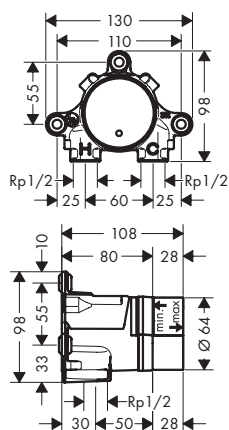

Basic set for basin mixer for concealed installation wall-mounted Select

Features

/ sound-decoupled installation

/ connection dimension: G 1/2

code no.

13625180

* AXOR FinishPlus: For further AXOR FinishPlus surfaces please see the AXOR FinishPlus overview on page 4.