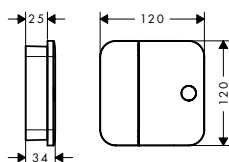

/ connection type: basic set  
/ 1 function

/ connection dimension: DN 15  
/ material: metal

Technologies

finish	available from	code no.
<input type="radio"/> Matt White	NEW	Q2/2023 45771700

Required parts: