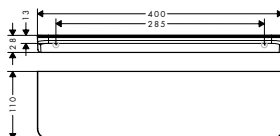

Shelf 400

Features

/ wall-mounted  
/ material frame: solid brass  
/ material shelf: metal

/ length: 400 mm  
/ with mounting material  
/ concealed fastening

/ drilling distance: 340 mm  
/ diameter drill hole: 6 mm  
/ suitable for shower