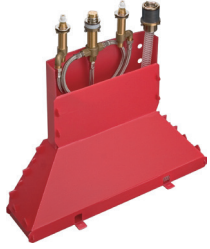

Basic set for 4-hole rim mounted bath mixer

Features

/ maximum pull-out length of hand shower: 1.10 m / connection dimension: DN15

code no.

15480180

Optional parts:

Secuflex insert extension

code no.

98806000

Euro

4.50

Single lever bath mixers floor standing

Features of all variants

/ 2 functions
/ projection: 196 mm
/ spray type mixer: normal spray
/ spray type hand shower: Rain, Mono
/ maximum flow rate at 3 bar: 20 l/min

/ flow rate for bath spout at 3 bar: 20 l/min
/ flow rate of hand shower at 3 bar: 13 l/min
/ Ceramic cartridge
/ temperature limitation adjustable
/ diverter with automatic resetting

/ non-return valve
/ connection dimension: DN15
/ connection type: basic set
/ min. operating pressure: 1 bar
/ max. operating pressure: 10 bar