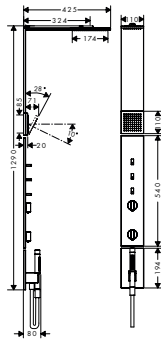

Features

- / consists of: shoulder shower, shower thermostat, overhead shower, baton hand shower, textile shower hose
- / shower head size: 110 x 220 mm
- / spray type overhead shower: PowderRain
- / spray type body shower: PowderRain
- / scald protection at 40°
- / adjustable hot water limitation
- / isolated water conduction
- / mounting type: concealed
- / suitable for continuous flow water heaters
- / projection: 324 mm
- / use of outlets: simultaneous use of several outlets
- / connection type: basic set
- / Eco-Function: depending on volume flow and installation situation approx. 50% flow rate reduction and integrated shut off function