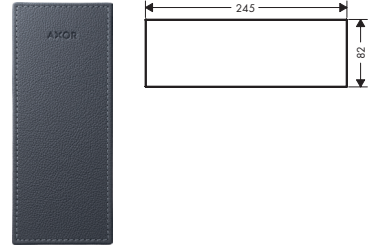

Plates Leather

Features of all variants

/ material: leather

/ removable

117

200

245

Overview variants

	length (mm)	finish	code no.
	117	● Leather	47918000
	200	● Leather	47916000
	245	● Leather	47917000

Mounting plates

Features of all variants

/ the mounting plate is required to attach an individual material to the AXOR MyEdition products without plate
/ material thickness: recommended 3-5 mm (individual material)

/ material: stainless steel
/ the corresponding AXOR MyEdition template is required for exact positioning of the individual material on the mounting plate
/ removable

/ with rubber seal for tight fit
/ not included: individual material, glue

117

200

245

Overview variants

	length (mm)	code no.
	117	47923000
	200	47921000
	245	47922000

Required parts:

	For	code no.
	Template 117 47923XXX	47924000
	Template 200 47921XXX	47925000
	Template 245 47922XXX	47926000