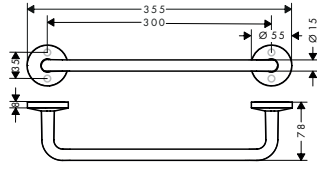

/ drilling distance: 300 mm  
/ diameter drill hole: 6 mm  
/ TÜV certified

finish		available from	code no.
○ Matt White	NEW	Q2/2023	42813700

Bath towel holds

Features of all variants

/ wall-mounted  
/ material: metal