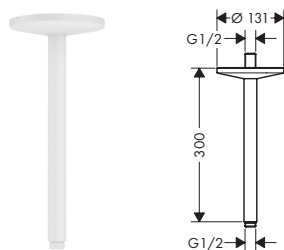

for overhead shower 280 1jet