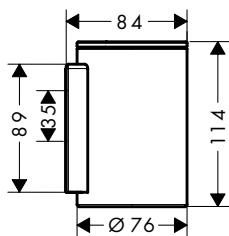

### Features

/ wall-mounted  
/ material: glass  
/ holder material: metal

/ with mounting material  
/ concealed fastening  
/ drilling distance: 35 mm

/ diameter drill hole: 6 mm

finish		available from	code no.
<input type="radio"/> Matt White	NEW	Q2/2023	42804700