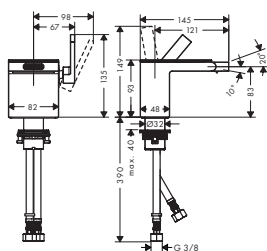

without plate

Sustainability

Technologies

Overview variants

cover	finish	available from	code no.
with plate	Chrome/Mirror Glass		47210000
	Chrome/Black Glass		47210600
	Matt Black/Black Glass	NEW Q4/2023	47210670
without plate	Chrome		47212000
	Brushed Bronze		47212140
	Brushed Black Chrome		47212340
	Matt Black	NEW Q4/2023	47212670
	AXOR Finish-Plus*		47212XXX

*AXOR FinishPlus: For further AXOR FinishPlus surfaces please see the AXOR FinishPlus overview on page 4.