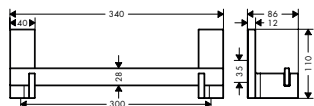

Grab bar

Features

/ wall-mounted  
/ material: metal  
/ length: 340 mm

/ with mounting material  
/ concealed fastening  
/ drilling distance: 300 mm

/ diameter drill hole: 6 mm  
/ suitable for shower

finish	available from	code no.
Chrome		42613000
Brushed Bronze		42613140
Brushed Black Chrome		42613340
Matt Black	NEW Q4/2023	42613670
Brushed Nickel		42613820
Polished Gold Optic		42613990
AXOR Finish-Plus*		42613XXX