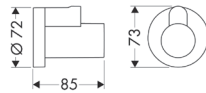

Cover

Features

/ for angle valve

/ packaging unit: 1 piece

finish		available from	code no.
☐ Matt White	NEW	Q2/2023	51306700

Complete set bath filler, waste and overflow set for standard bath tubs

Features

/ consists of: finish set, basic set, bath tub trap
/ TÜV certified

/ suitable for standard bath tubs, with bellows for bath tubs with slanted bath rim
/ bowden cable length 520 mm

/ odour trap - backwater height is 50 mm
/ supply hose water connection left DN20