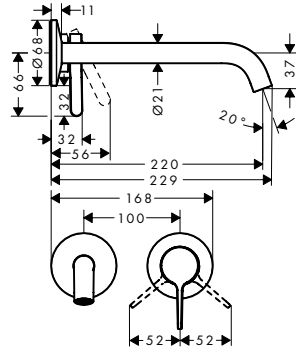

Single lever basin mixer for concealed installation wall-mounted with lever handle and spout 220 mm

Features

- / consists of: waste set, single lever basin mixer for concealed installation wall-mounted
- / projection: 220 mm
- / spray type: normal spray
- / maximum flow rate at 3 bar: 5 l/min
- / ceramic cartridge
- / temperature limitation adjustable
- / suitable for continuous flow water heaters
- / non-closing waste set
- / connection type: basic set
- / connection dimension: DN15
- / handle can be positioned on the right or left, depending on the basic set installation