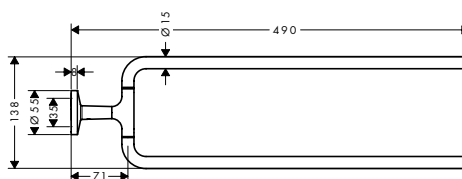

double

Overview variants

number of holder	Swivelling	finish	available from	code no.
1 holder	–	☐ Matt White	NEW	Q2/2023 42826700
2 holders	■	☐ Matt White	NEW	Q2/2023 42822700

Towel ring

Features

/ wall-mounted
/ material: metal
/ swivelling

/ with mounting material
/ concealed fastening
/ drilling distance: 35 mm

/ diameter drill hole: 6 mm