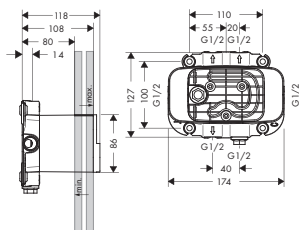

/ connection thread Rp 1/2  
/ sound-decoupled installation

/ minimum mounting depth: 80 mm  
/ maximum mounting depth: 108 mm

code no.

45710180

Shut-off valve for concealed installation

Features

/ comfortable turning on / off of consumers with large Select-paddle