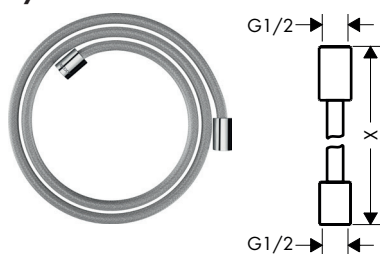

Cylindrical nut on both sides

Overview variants

nuts shower hose	length (m)	finish	available from	code no.	
1x conical, 1x cylindrical	2,00	Chrome	NEW	Q3/2023	28290000
		Brushed Bronze	NEW	Q3/2023	28290140
		Brushed Gold Optic	NEW	Q3/2023	28290250
		Polished Red Gold	NEW	Q3/2023	28290300
		Brushed Red Gold	NEW	Q3/2023	28290310
		Polished Black Chrome	NEW	Q3/2023	28290330
		Brushed Black Chrome	NEW	Q3/2023	28290340
		Matt Black	NEW	Q3/2023	28290670
		Matt White	NEW	Q3/2023	28290700
		Stainless Steel Optic	NEW	Q3/2023	28290800
		Brushed Nickel	NEW	Q3/2023	28290820
		Brushed Brass	NEW	Q3/2023	28290950
		Polished Gold Optic	NEW	Q3/2023	28290990
1x conical, 1x cylindrical	1,60	Chrome	NEW	Q3/2023	28259000
		Brushed Bronze	NEW	Q3/2023	28259140
		Brushed Gold Optic	NEW	Q3/2023	28259250
		Polished Red Gold	NEW	Q3/2023	28259300
		Brushed Red Gold	NEW	Q3/2023	28259310
		Polished Black Chrome	NEW	Q3/2023	28259330
		Brushed Black Chrome	NEW	Q3/2023	28259340
		Matt Black	NEW	Q3/2023	28259670
		Matt White	NEW	Q3/2023	28259700
		Stainless Steel Optic	NEW	Q3/2023	28259800
		Brushed Nickel	NEW	Q3/2023	28259820
		Brushed Brass	NEW	Q3/2023	28259950
		Polished Gold Optic	NEW	Q3/2023	28259990