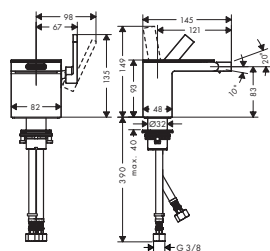

Single lever bidet mixers

Features of all variants

- / projection 121 mm
- / spout height: 83 mm
- / aerator with ball pivot
- / spray type: normal spray
- / maximum flow rate at 3 bar: 5 l/min

- / ceramic cartridge
- / temperature limitation adjustable
- / isolated water conduction - without contact with nickel and lead
- / suitable for continuous flow water heaters

- / push-open waste set G 1¼
- / connection type: G ¾ connections
- / connection dimension: DN 15

with plate