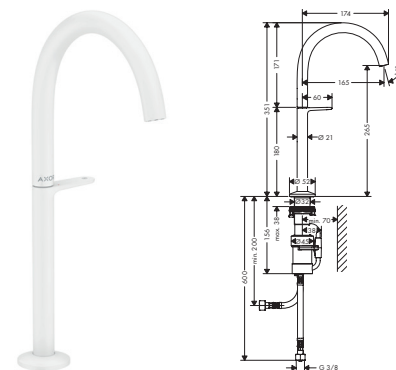

/ connection type: G 3/8 connections  
 / connection dimension: DN 15  
 / cold water in middle position

140

170

260

Sustainability

Technologies

Overview variants

ComfortZone	projection (mm)	spout height (mm)	for wash bowls	finish	available from	code no.
140	122	140	-	○ Matt White	NEW	Q2/2023 48010700
170	140	170	-	○ Matt White	NEW	Q2/2023 48020700
260	165	265	■	○ Matt White	NEW	Q2/2023 48030700