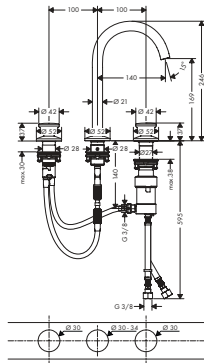

Technologies

finish		available from	code no.
☐ Matt White	NEW	Q2/2023	48070700

Optional parts:

Hose extension set for 3-hole basin mixer

code no.

38959000