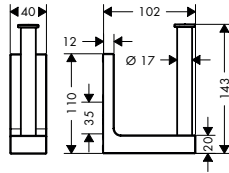

Spare roll holder

Features

/ wall-mounted
/ material: metal

/ with mounting material
/ concealed fastening

/ drilling distance: 35 mm
/ diameter drill hole: 6 mm

finish	available from	code no.
Chrome		42654000
Brushed Bronze		42654140
Brushed Black Chrome		42654340
Matt Black	NEW Q4/2023	42654670
Brushed Nickel		42654820
Polished Gold Optic		42654990
AXOR Finish-Plus*		42654XXX

Toilet brush holder wall-mounted

Features

/ wall-mounted
/ material: metal
/ with cover lid

/ with removable insert
/ with mounting material
/ concealed fastening

/ drilling distance 35 mm
/ diameter drill hole: 6 mm