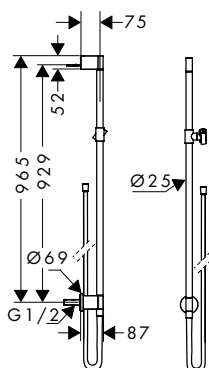

\*AXOR FinishPlus: For further AXOR FinishPlus surfaces please see the AXOR FinishPlus overview on page 4.

Shower bar with wall connection and shower hose 1.60 m

**Features**

- / consists of: shower bar, shower hose, slider, wall connector
- / pipe length: 965 mm
- / slider steplessly adjustable
- / pivot connector prevents hose from tangling
- / shower bar diameter: 25 mm
- / wall supports of metal
- / hose nut: for shower hoses with a conical nut
- / profile pipe: round
- / metal hand shower holder