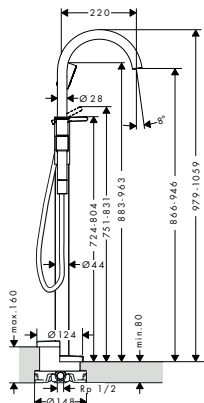

Single lever bath mixer floor-standing

Features

- / consists of: single lever bath mixer floor standing,
- / hand shower, shower holder, shower hose
- / 2 functions
- / projection: 220 mm
- / spray type mixer: normal spray
- / spray type hand shower: PowderRain
- / maximum flow rate at 3 bar: 21,5 l/min
- / flow rate for bath spout at 3 bar: 21,5 l/min
- / flow rate of hand shower at 3 bar: 8 l/min
- / ceramic cartridge
- / temperature limitation adjustable
- / diverter with automatic resetting
- / non-return valve
- / connection dimension: DN15
- / connection type: basic set
- / min. operating pressure: 1 bar
- / max. operating pressure: 10 bar