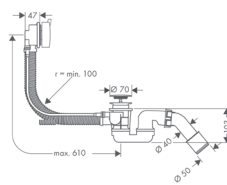

finish		available from	code no.
☐ Matt White	NEW	Q2/2023	58316700

Complete set waste and overflow set for special bath tubs

Features

/ consists of: finish set, basic set, bath tub trap
/ suitable for special bath tubs

/ PE screw connection G 1 1/2 x 40/ 50 mm
/ flexible overflow hose

/ bowden cable length 780 mm