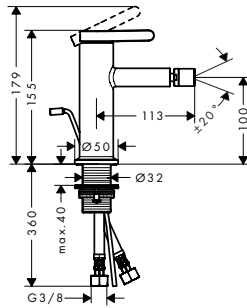

Single lever bidet mixer with pop-up waste set

Features

/ consists of: single lever bidet mixer, waste set
/ projection 113 mm
/ spout height: 100 mm
/ aerator with ball pivot
/ spray type: normal spray

/ maximum flow rate at 3 bar: 5 l/min
/ ceramic cartridge
/ temperature limitation adjustable
/ suitable for continuous flow water heaters
/ pop-up waste set G 1 1/4

/ material waste set: metal
/ connection type: G 3/8 connections
/ connection dimension: DN 15

Technologies

finish		available from	code no.
○ Matt White	NEW	Q2/2023	48210700