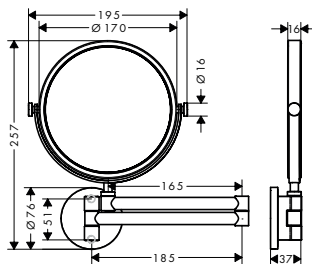

finish		available from	code no.
☐ Matt White	NEW	Q2/2023	42849700