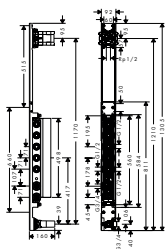

Basic set for shower panel

Features

/ wall-mounted

/ vertical installation

/ maximum mounting depth: 160 mm

	available from	code no.
NEW	Q4/2023	12676180

Shoulder shower 110/110 1jet

Features

/ shower head size: 110 x 110 mm

/ spray type: PowderRain

/ angle of shower adjustable (2 possibilities)

/ rosette: angular

/ suitable for continuous flow water heaters

/ connection dimension: DN15

/ material: metal

/ connection type: basic set