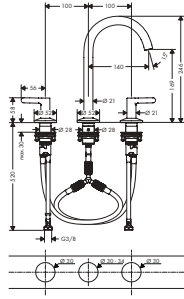

3-hole basin mixer 170 with push-open waste set

Features

/ consists of: 3-hole basin mixer, waste set
/ ComfortZone 170
/ projection: 140 mm
/ spout height: 169 mm
/ swivel range 120°

/ spray type: normal spray
/ maximum flow rate at 3 bar: 5 l/min
/ ceramic valves hot/ cold 90°
/ suitable for continuous flow water heaters
/ push-open waste set G 1 1/4

/ material waste set: metal
/ connection type: G 3/8 connections
/ connection dimension: DN 15

Technologies

finish		available from	code no.
☐ Matt White	NEW	Q2/2023	48050700

Optional parts:

Hose extension set for 3-hole basin mixer

code no.

38959000

3-hole basin mixer Select 170 with push-open waste set

Features

/ consists of: 3-hole basin mixer, waste set
/ ComfortZone 170
/ projection: 140 mm
/ spout height: 169 mm
/ spray type: normal spray

/ maximum flow rate at 3 bar: 5 l/min
/ left handle: volume control
/ right handle: Select cartridge with temperature control
/ temperature limitation adjustable

/ suitable for continuous flow water heaters
/ push-open waste set G 1 1/4
/ material waste set: metal
/ connection type: G 3/8 connections
/ connection dimension: DN 15