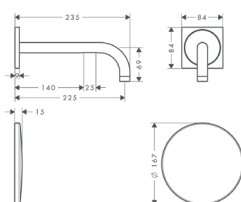

225

Sustainability

Technologies

Overview variants

	projection (mm)	finish	available from	code no.
	165	○ Matt White	NEW	Q2/2023 38119700
	225	○ Matt White	NEW	Q2/2023 38120700

Required parts:

Basic set for electronic basin mixer for concealed installation wall-mounted

code no.

16180180

Optional parts:

Extension 25 mm for basic set for electronic basin mixer wall-mounted

For

38119XXX

code no.

13594000