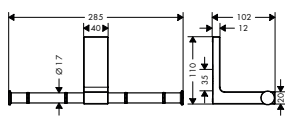

Toilet paper holders

Features of all variants

/ wall-mounted  
/ material: metal

/ with mounting material  
/ concealed fastening

/ drilling distance: 35 mm  
/ diameter drill hole: 6 mm

single

double

Overview variants