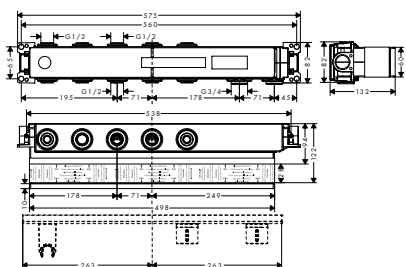

code no.

18311180

Basic set for thermostatic module Select for 4 functions

Features

/ 4 functions
/ connection thread Rp 3/4
/ connection dimension: DN15/DN20

/ horizontal installation
/ sound-decoupled installation
/ minimum mounting depth: 87 mm

/ maximum mounting depth: 122 mm