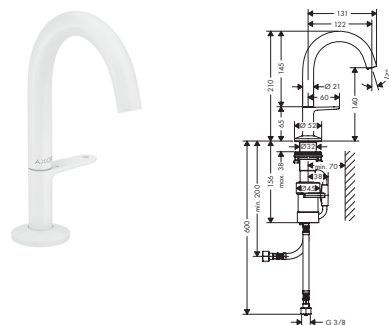

/ connection type: G 3/8 connections  
 / connection dimension: DN 15  
 / cold water in middle position

140

170

260

Sustainability

Technologies

Overview variants

ComfortZone	projection (mm)	spout height (mm)	for wash bowls	finish	available from	code no.
140	122	140	-	○ Matt White	NEW	Q2/2023 48010700
170	140	170	-	○ Matt White	NEW	Q2/2023 48020700
260	165	265	■	○ Matt White	NEW	Q2/2023 48030700