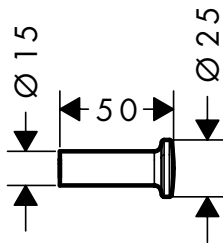

Towel hooks

Features of all variants

/ wall-mounted  
/ material: metal

/ with mounting material  
/ concealed fastening

/ diameter drill hole: 6 mm

single

double

Overview variants