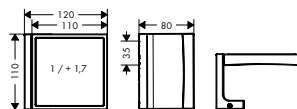

finish	available from	code no.
Chrome		42649000
Brushed Bronze		42649140
Brushed Black Chrome		42649340
Matt Black	NEW Q4/2023	42649670
Brushed Nickel		42649820
Polished Gold Optic		42649990
AXOR Finish-Plus*		42649XXX