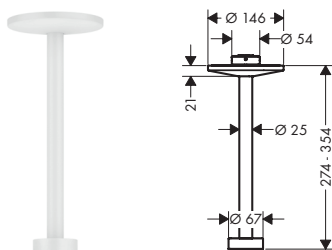

for overhead shower 280 2jet

Overview variants

special	finish		available from	code no.
for overhead shower 280 1jet	☐ Matt White	NEW	Q2/2023	48495700
for overhead shower 280 2jet	☐ Matt White	NEW	Q2/2023	48496700