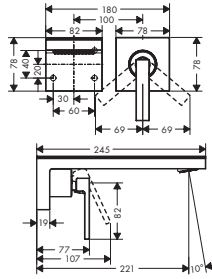

221 without plate

Sustainability

Technologies

Overview variants

cover	finish	available from	code no.
with plate	Chrome/Mirror Glass		47060000
	Chrome/Black Glass		47060600
	Matt Black/Black Glass	NEW Q4/2023	47060670
without plate	Chrome		47062000
	Brushed Bronze		47062140
	Brushed Black Chrome		47062340
	Matt Black	NEW Q4/2023	47062670
	AXOR Finish-Plus*		47062XXX

Required parts:

	Basic set for single lever basin mixer for concealed installation wall-mounted	code no. 13623180

Optional parts:

	Extension set 25 mm for single lever basin mixer wall-mounted	code no. 13586000