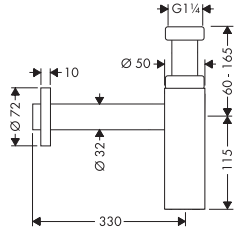

Design trap Flowstar S

Features

/ adjustment distance 60 - 165 mm
/ distance to wall 330 mm

/ odour trap - backwater height is 70 mm
/ connection dimension entry: G 1 1/4

finish		available from	code no.
☐ Matt White	NEW	Q2/2023	51305700

Cover

Features

/ for angle valve

/ packaging unit: 1 piece

finish		available from	code no.
☐ Matt White	NEW	Q2/2023	51306700

Complete set bath filler, waste and overflow set for standard bath tubs

Features

/ consists of: finish set, basic set, bath tub trap
/ TÜV certified

/ suitable for standard bath tubs, with bellows for bath tubs with slanted bath rim
/ bowden cable length 520 mm

/ odour trap - backwater height is 50 mm
/ supply hose water connection left DN20