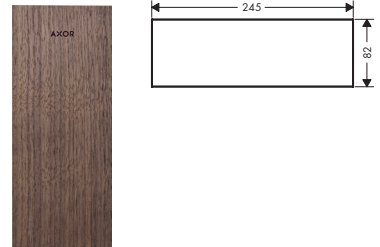

/ material: walnut  
/ removable

/ since wood is a natural material, each piece is unique, and wood markings may vary

117

200

245

Overview variants

	length (mm)	finish	code no.
	117	<input type="radio"/> Black Walnut	47908000
	200	<input type="radio"/> Black Walnut	47906000
	245	<input type="radio"/> Black Walnut	47907000