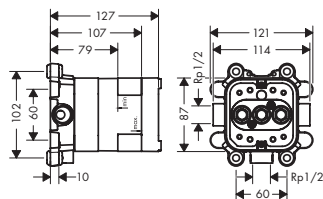

Basic set for overhead shower with shower arm

Features

/ includes polystyrene sheathing as a placeholder during installation

/ sound-decoupled installation
/ connection dimension: Rp 1/2