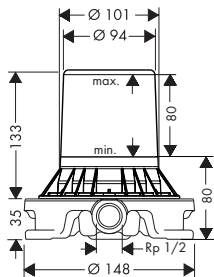

Basic set for mixers floor-standing

Features

- / for mounting on unfinished floor
- / suitable for single lever bath mixer, single lever basin mixer and bath spout floor-standing
- / connection dimension: DN15
- / minimum mounting depth: 53 mm
- / maximum mounting depth: 133 mm