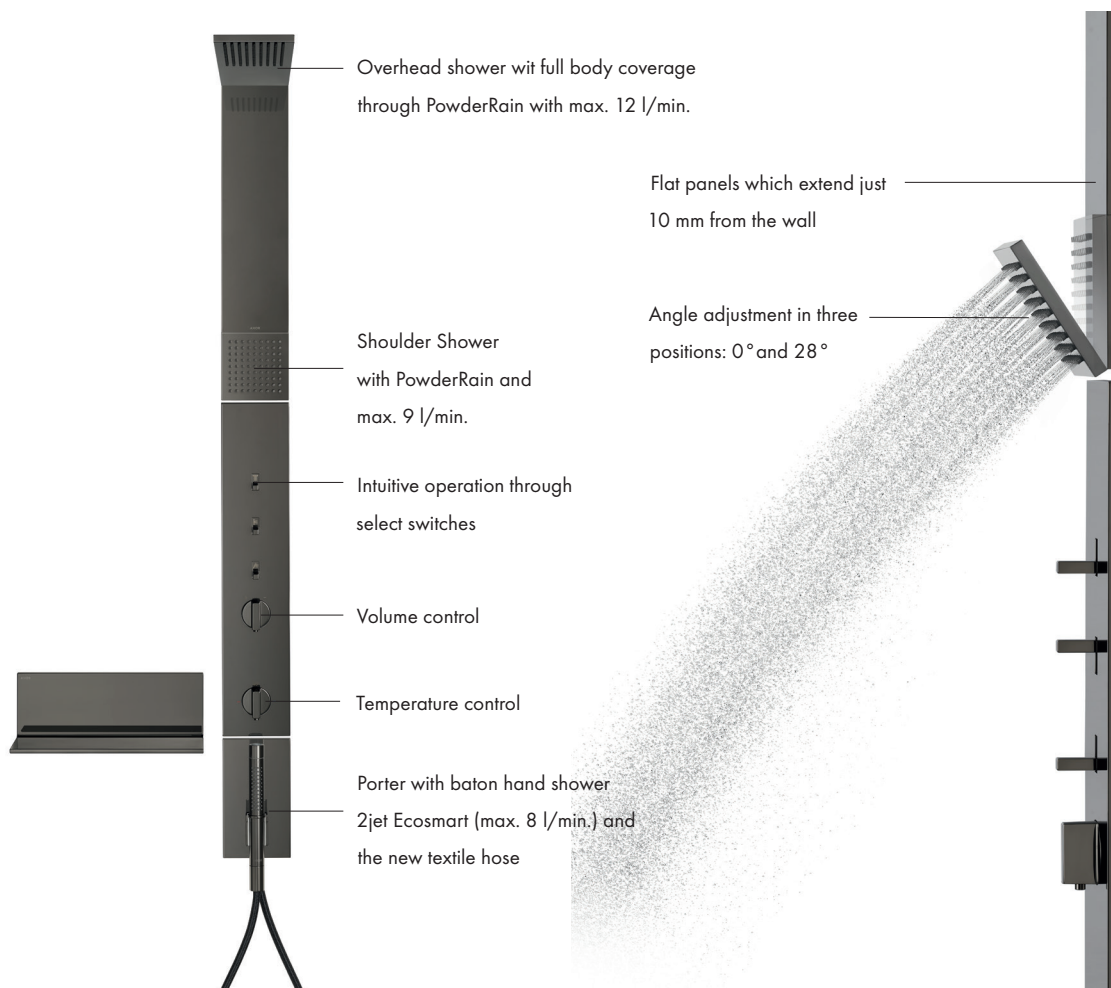

AXOR ShowerComposition

Reflecting uniqueness – making an architectural statement.

A shower is a very intimate space, and it must be flexible and adaptable to an individual's needs. Designed by world-renowned creator Philippe Starck, AXOR ShowerComposition introduces a striking new universal design language, modern and timeless, to the shower area. The program features sleek, flat surfaces and ultra-slim profiles in an architectonic composition that presents novel possibilities for individual expression. Whether as an all-in-one shower panel or a personalized arrangement of floating modules, AXOR ShowerComposition offers exceptional performance, including immersive PowderRain spray mode overhead and PowderRain shoulder showers with angle adjustment. AXOR ShowerComposition provides the maximum of services by using the minimum of matter.

Design: Philippe Starck

AXOR ShowerComposition features a reduced, rectilinear design, the diminutive depth of the showerhead and vertical panels (which extend just 10mm from the wall) counterbalanced by their generous width. Versatile and easy to install, the AXOR ShowerComposition program is available in a variety of configurations and in the full range of exclusive AXOR FinishPlus surfaces, including Matt Black.