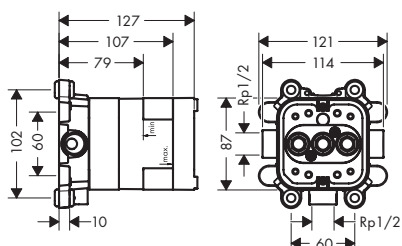

Overhead shower 2jet, 1jet with shower arm

Required parts:

Basic set for overhead shower with shower arm

For

48492XXX

code no.

35361180

Basic set for overhead shower with shower arm

Features

/ includes polystyrene sheathing as a placeholder during installation

/ sound-decoupled installation
/ connection dimension: Rp 1/2

code no.

35361180

Overhead showers 2jet, 1jet with ceiling connector

Features of all variants

/ consists of: overhead shower, ceiling connector
/ shower head size: 280 mm
/ material spray disc: metal

/ brass ceiling connector
/ overhead shower removable for cleaning
/ installation: ceiling

/ connection dimension: DN15
/ suitable for continuous flow water heaters