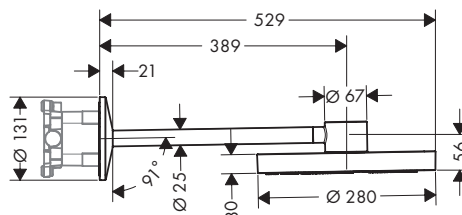

1 spray type

Technologies

Spray types

Overview variants

number of sprays	spray types	max. flow rate at 3 bar (l/min)	min. flow pressure (bar)	length shower arm (mm)	finish	available from	code no.
2	PowderRain, Rain	12	1.5	389	☐ Matt White	NEW	Q2/2023 48492700
1	PowderRain and Rain in combination	12.3	1.2	390	☐ Matt White	NEW	Q2/2023 48491700