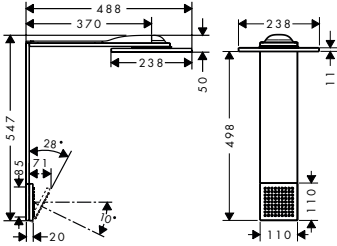

Shower modules 2jet, 1jet with shoulder shower

Features of all variants

/ consists of: shoulder shower, shower module
/ with non-return valve

/ spray type body shower: PowderRain
/ connection type: basic set

250/250

110/220

Technologies

Spray types

Overview variants

shower head size	number of sprays	spray types	finish	available from	code no.	
250/250	2	PowderRain, Intense PowderRain	Chrome	NEW	Q4/2023	12594000
			Matt Black	NEW	Q4/2023	12594670
			AXOR Finish-Plus*	NEW	Q4/2023	12594XXX
110/220	1	PowderRain	Chrome	NEW	Q4/2023	12593000
			Matt Black	NEW	Q4/2023	12593670
			AXOR Finish-Plus*	NEW	Q4/2023	12593XXX

Required parts:

Basic set for overhead shower with shower arm

code no.

35361180

* AXOR FinishPlus: For further AXOR FinishPlus surfaces please see the AXOR FinishPlus overview on page 4.