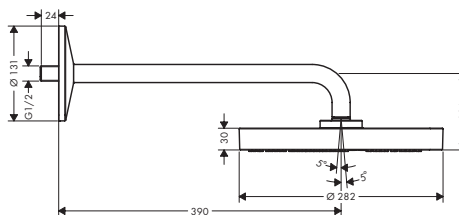

1 spray type

Technologies

Spray types

Overview variants

number of sprays	spray types	max. flow rate at 3 bar (l/min)	min. flow pressure (bar)	length shower arm (mm)	finish	available from	code no.
2	PowderRain, Rain	12	1.5	389	☐ Matt White	NEW	Q2/2023 48492700
1	PowderRain and Rain in combination	12.3	1.2	390	☐ Matt White	NEW	Q2/2023 48491700