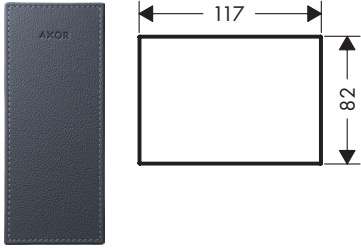

Plates Leather

Features of all variants

/ material: leather

/ removable

117