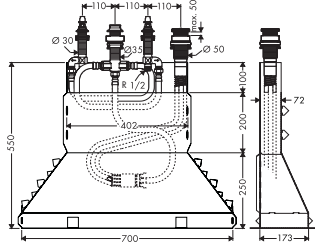

Basic set for 4-hole rim mounted bath mixer

Features

/ maximum pull-out length of hand shower: 1.10 m / connection dimension: DN15

code no.

15480180

Optional parts:

Secuflex insert extension

code no.

98806000

Euro

4.50

Single lever bath mixers floor standing

Features of all variants

/ 2 functions
/ projection: 196 mm
/ spray type mixer: normal spray
/ spray type hand shower: Rain, Mono
/ maximum flow rate at 3 bar: 20 l/min

/ flow rate for bath spout at 3 bar: 20 l/min
/ flow rate of hand shower at 3 bar: 13 l/min
/ Ceramic cartridge
/ temperature limitation adjustable
/ diverter with automatic resetting

/ non-return valve
/ connection dimension: DN15
/ connection type: basic set
/ min. operating pressure: 1 bar
/ max. operating pressure: 10 bar