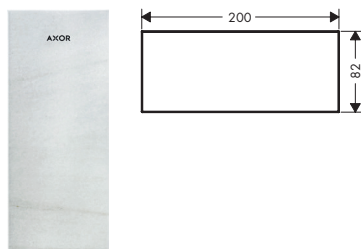

Plates Marble Lasa Covelano Vena Oro

Features of all variants

/ material: marble
/ removable

/ since marble is a natural material, each piece is unique, and marbling markings may vary

117

200

245

Overview variants

length (mm)	finish	code no.
117	Marble Lasa Covelano Vena Oro	47911000
200	Marble Lasa Covelano Vena Oro	47909000
245	Marble Lasa Covelano Vena Oro	47910000

Plates Marble Nero Marquina

Features of all variants

/ material: marble
/ removable

/ since marble is a natural material, each piece is unique, and marbling markings may vary

117

200

245

Overview variants

length (mm)	finish	code no.
117	Marble Nero Marquina	47915000
200	Marble Nero Marquina	47913000
245	Marble Nero Marquina	47914000